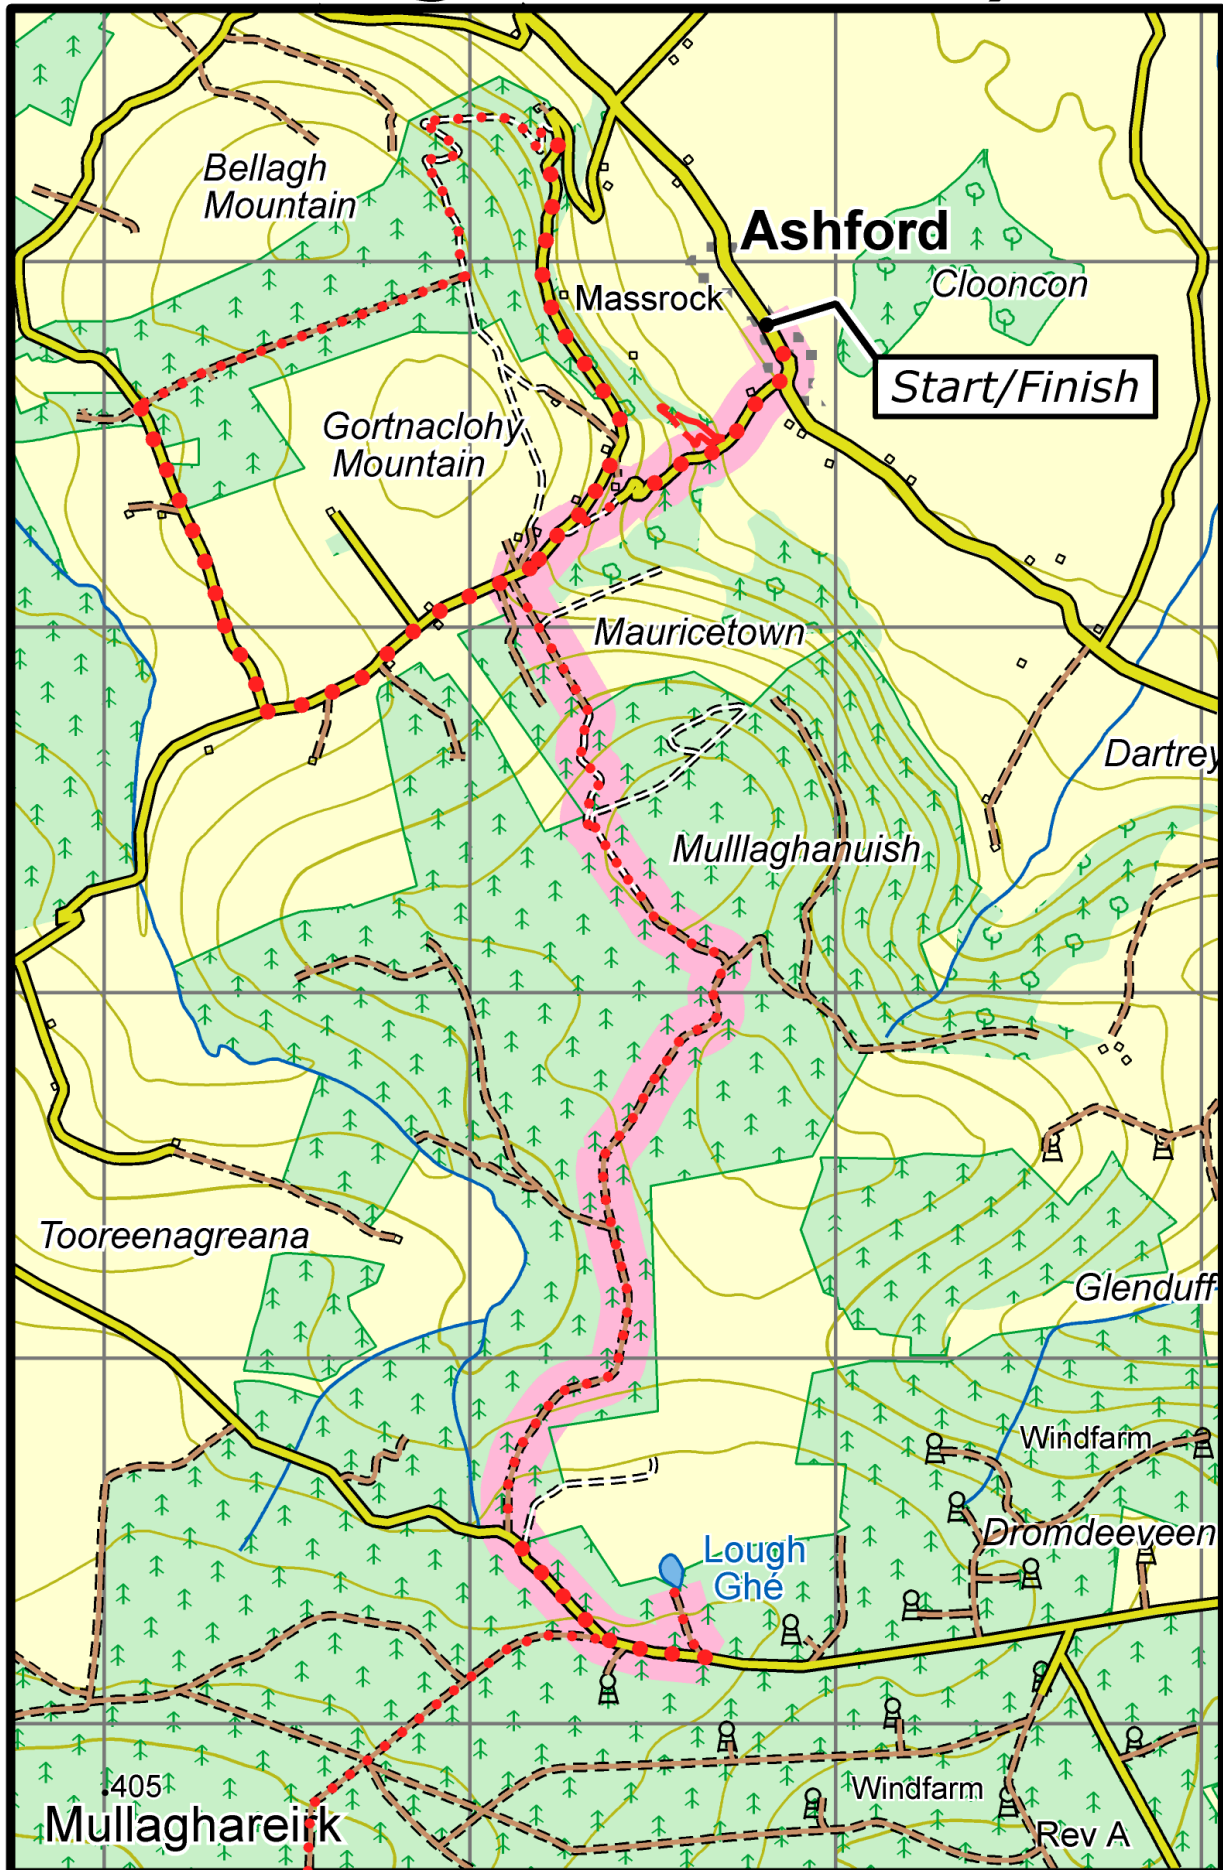

Lough Ghé Way

This map is made available from Sport Ireland Trails, produced by EastWest mapping. The map is intended for personal use only and should not be modified, republished or transmitted in any form without the permission of Sport Ireland Trails. The representation of a track or path on this map does not indicate a right of way.