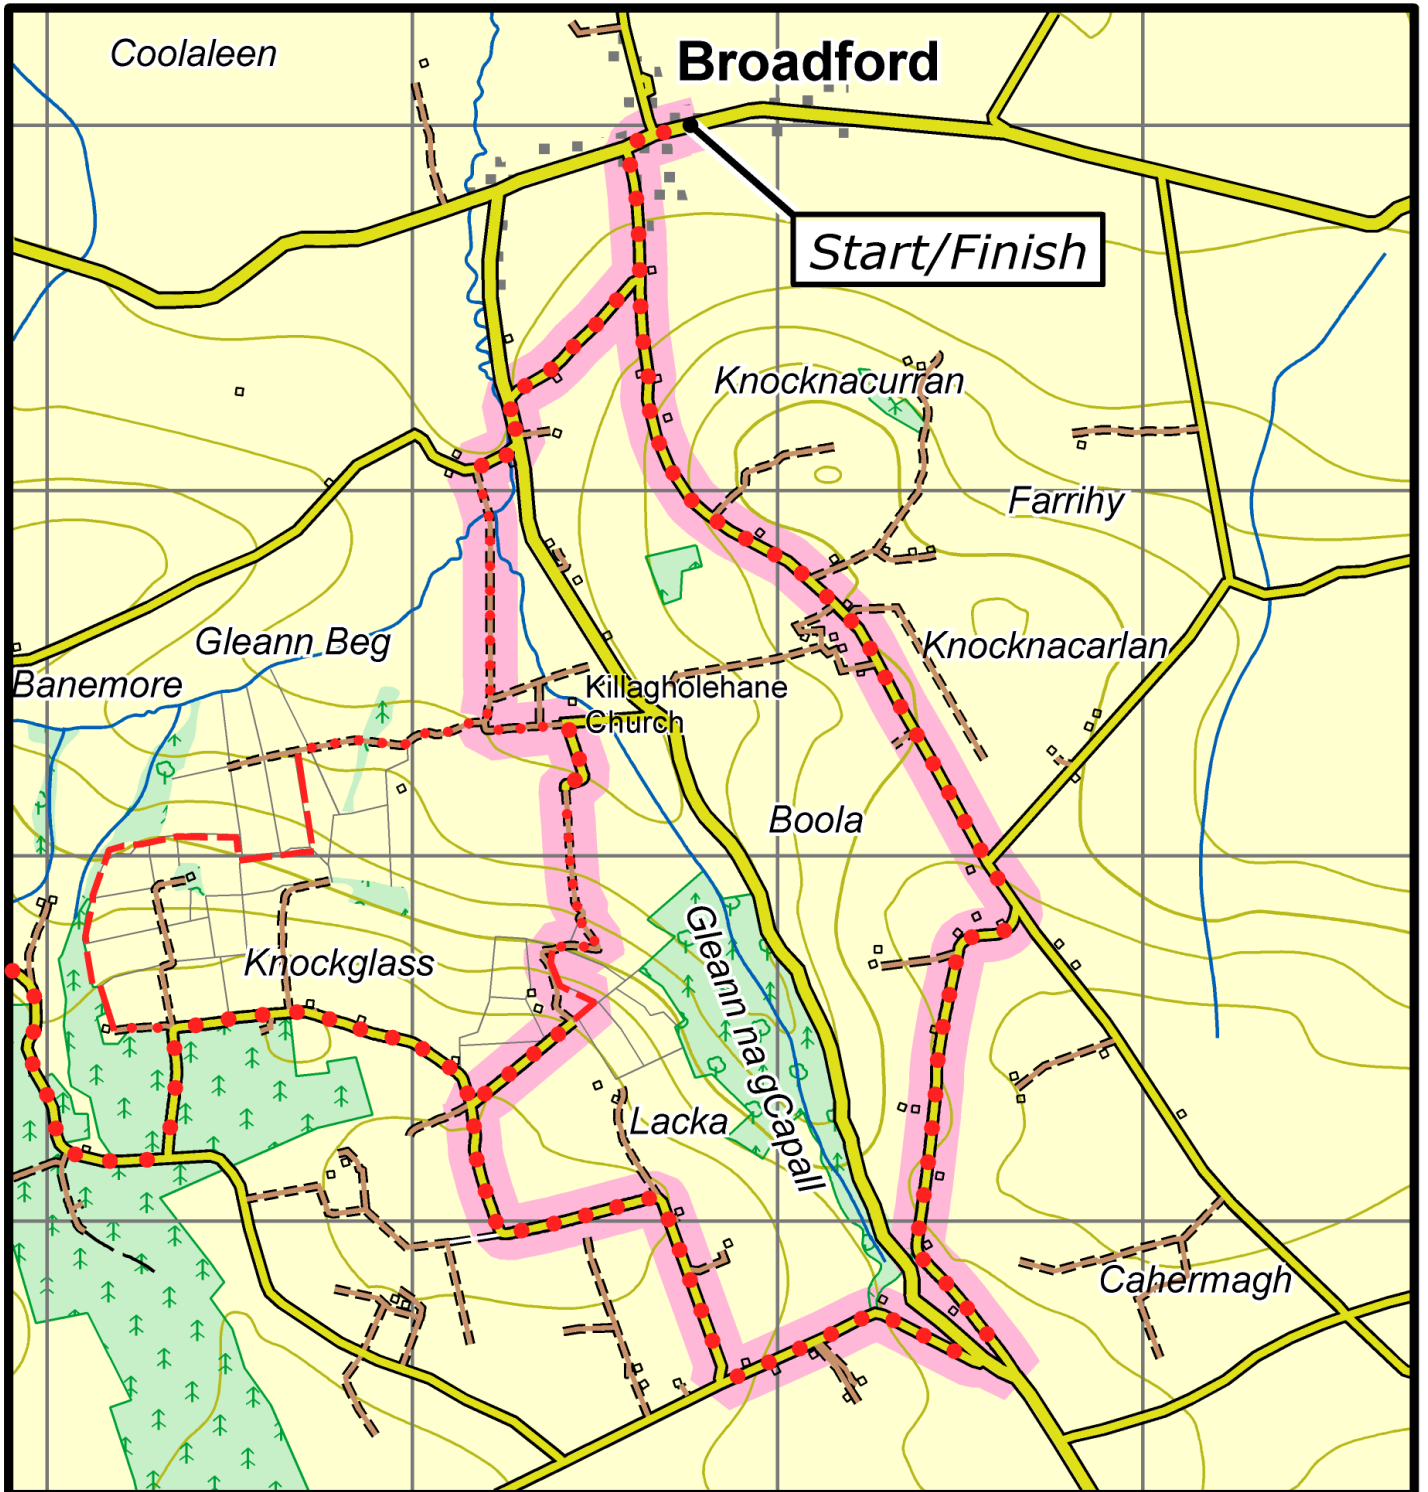

Gleann na gCapall Loop

This map is made available from Sport Ireland Trails, produced by EastWest mapping. The map is intended for personal use only and should not be modified, republished or transmitted in any form without the permission of Sport Ireland Trails. The representation of a track or path on this map does not indicate a right of way.