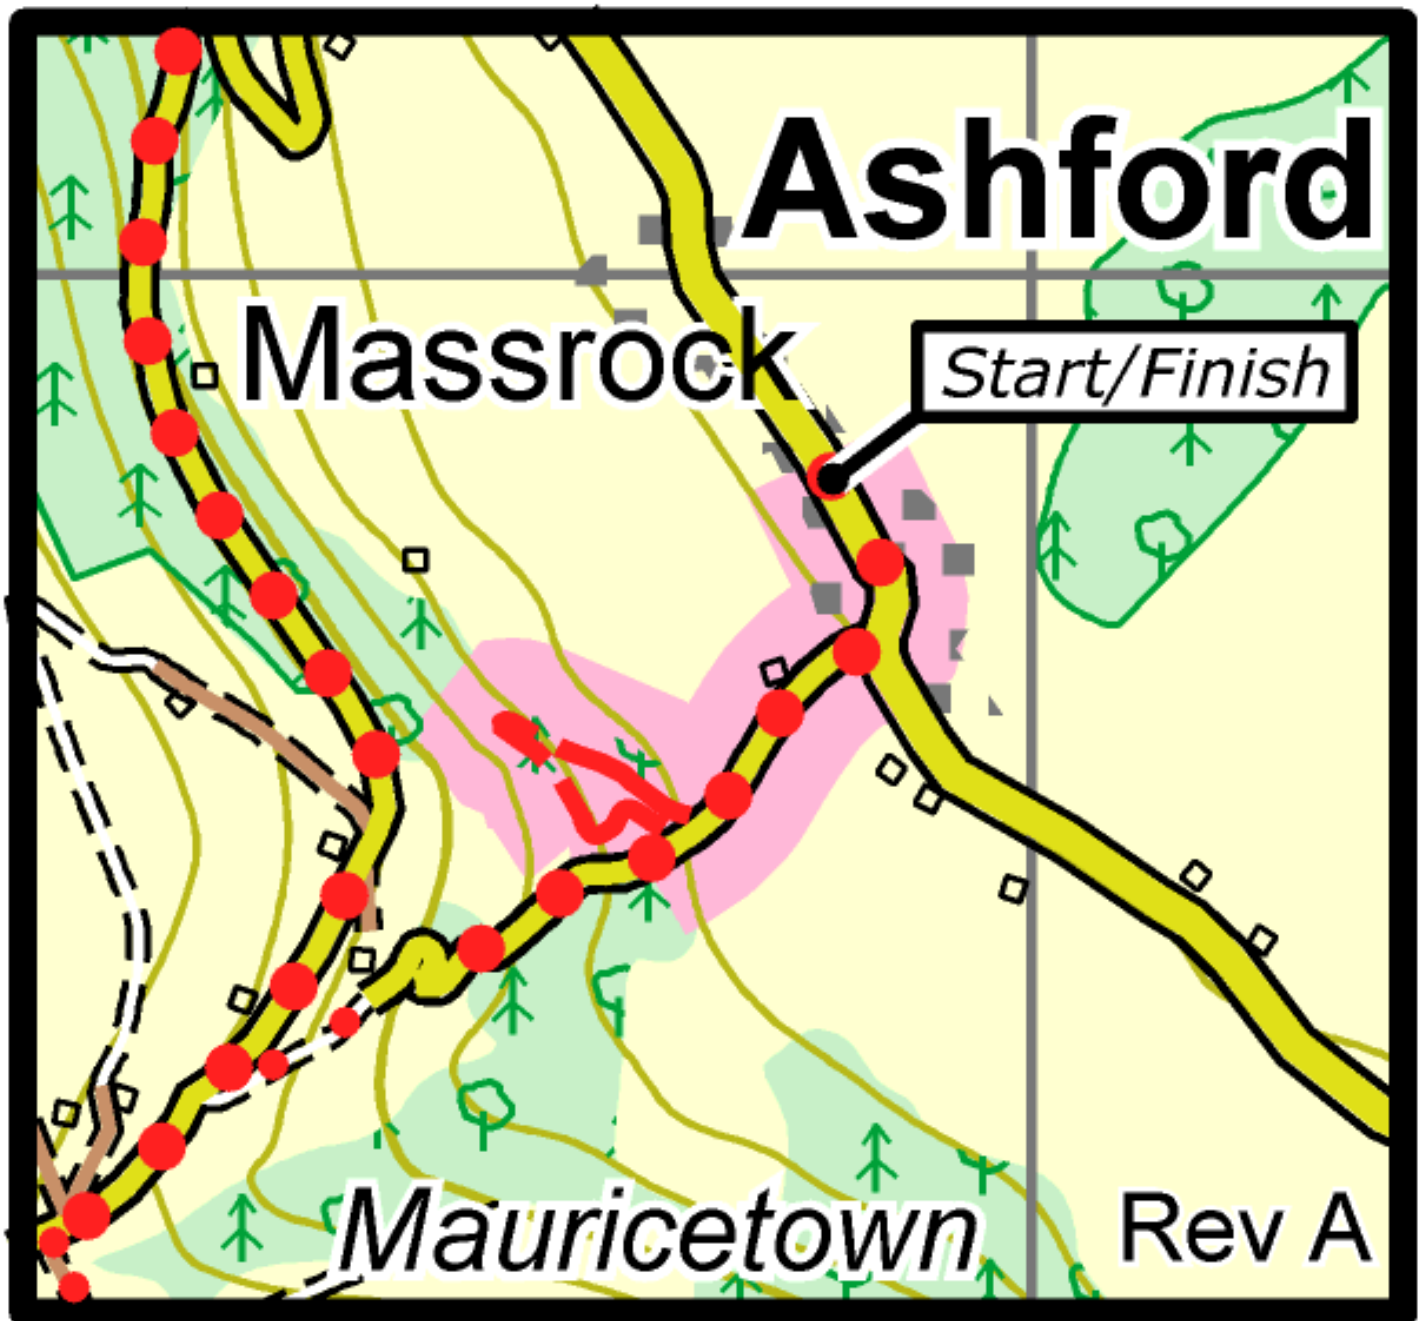

Broadford - Ashford Woodland Walk

This map is made available from Sport Ireland Trails, produced by EastWest mapping. The map is intended for personal use only and should not be modified, republished or transmitted in any form without the permission of Sport Ireland Trails. The representation of a track or path on this map does not indicate a right of way.