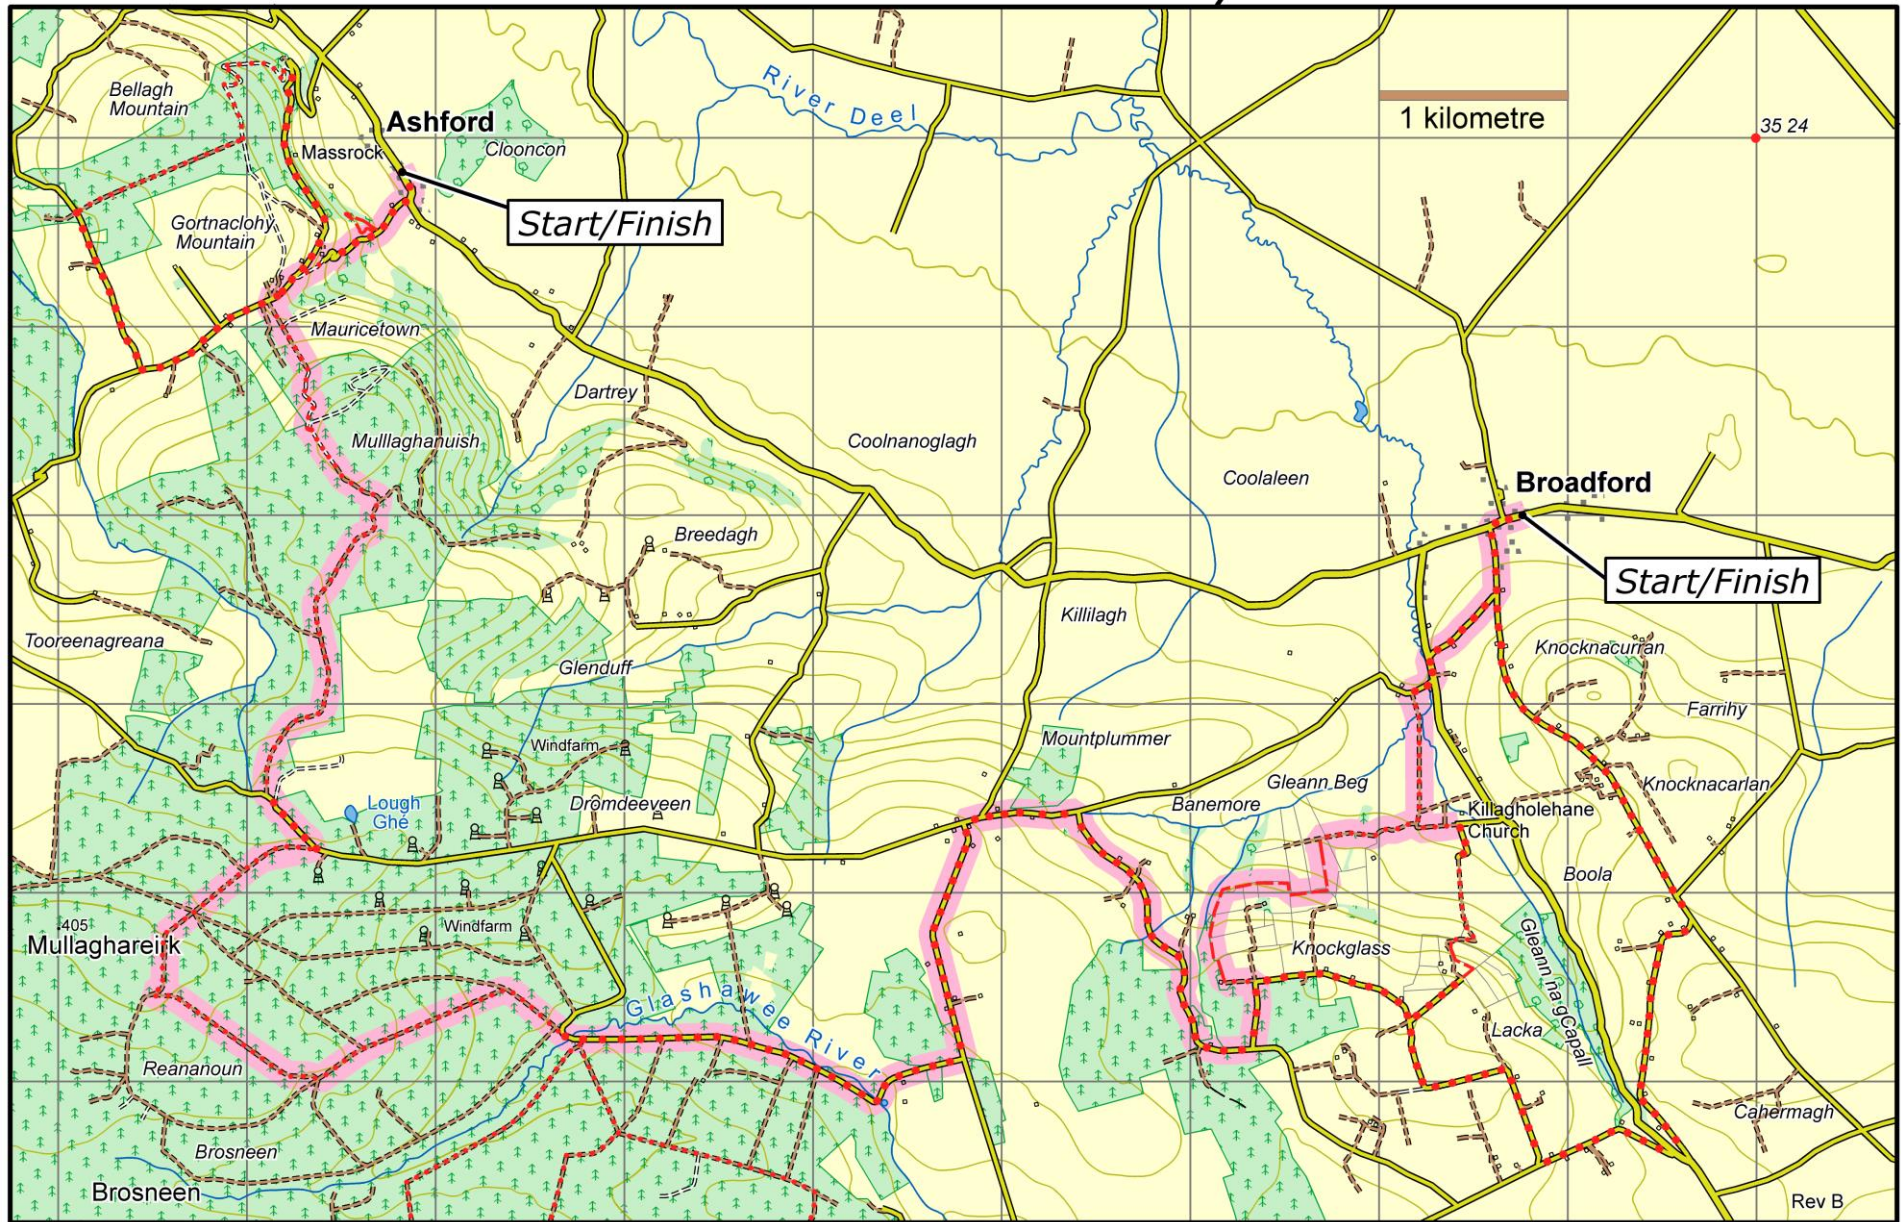

# Broadford Ashford Way

This map is made available from Sport Ireland Trails, produced by EastWest mapping. The map is intended for personal use only and should not be modified, republished or transmitted in any form without the permission of Sport Ireland Trails. The representation of a track or path on this map does not indicate a right of way.