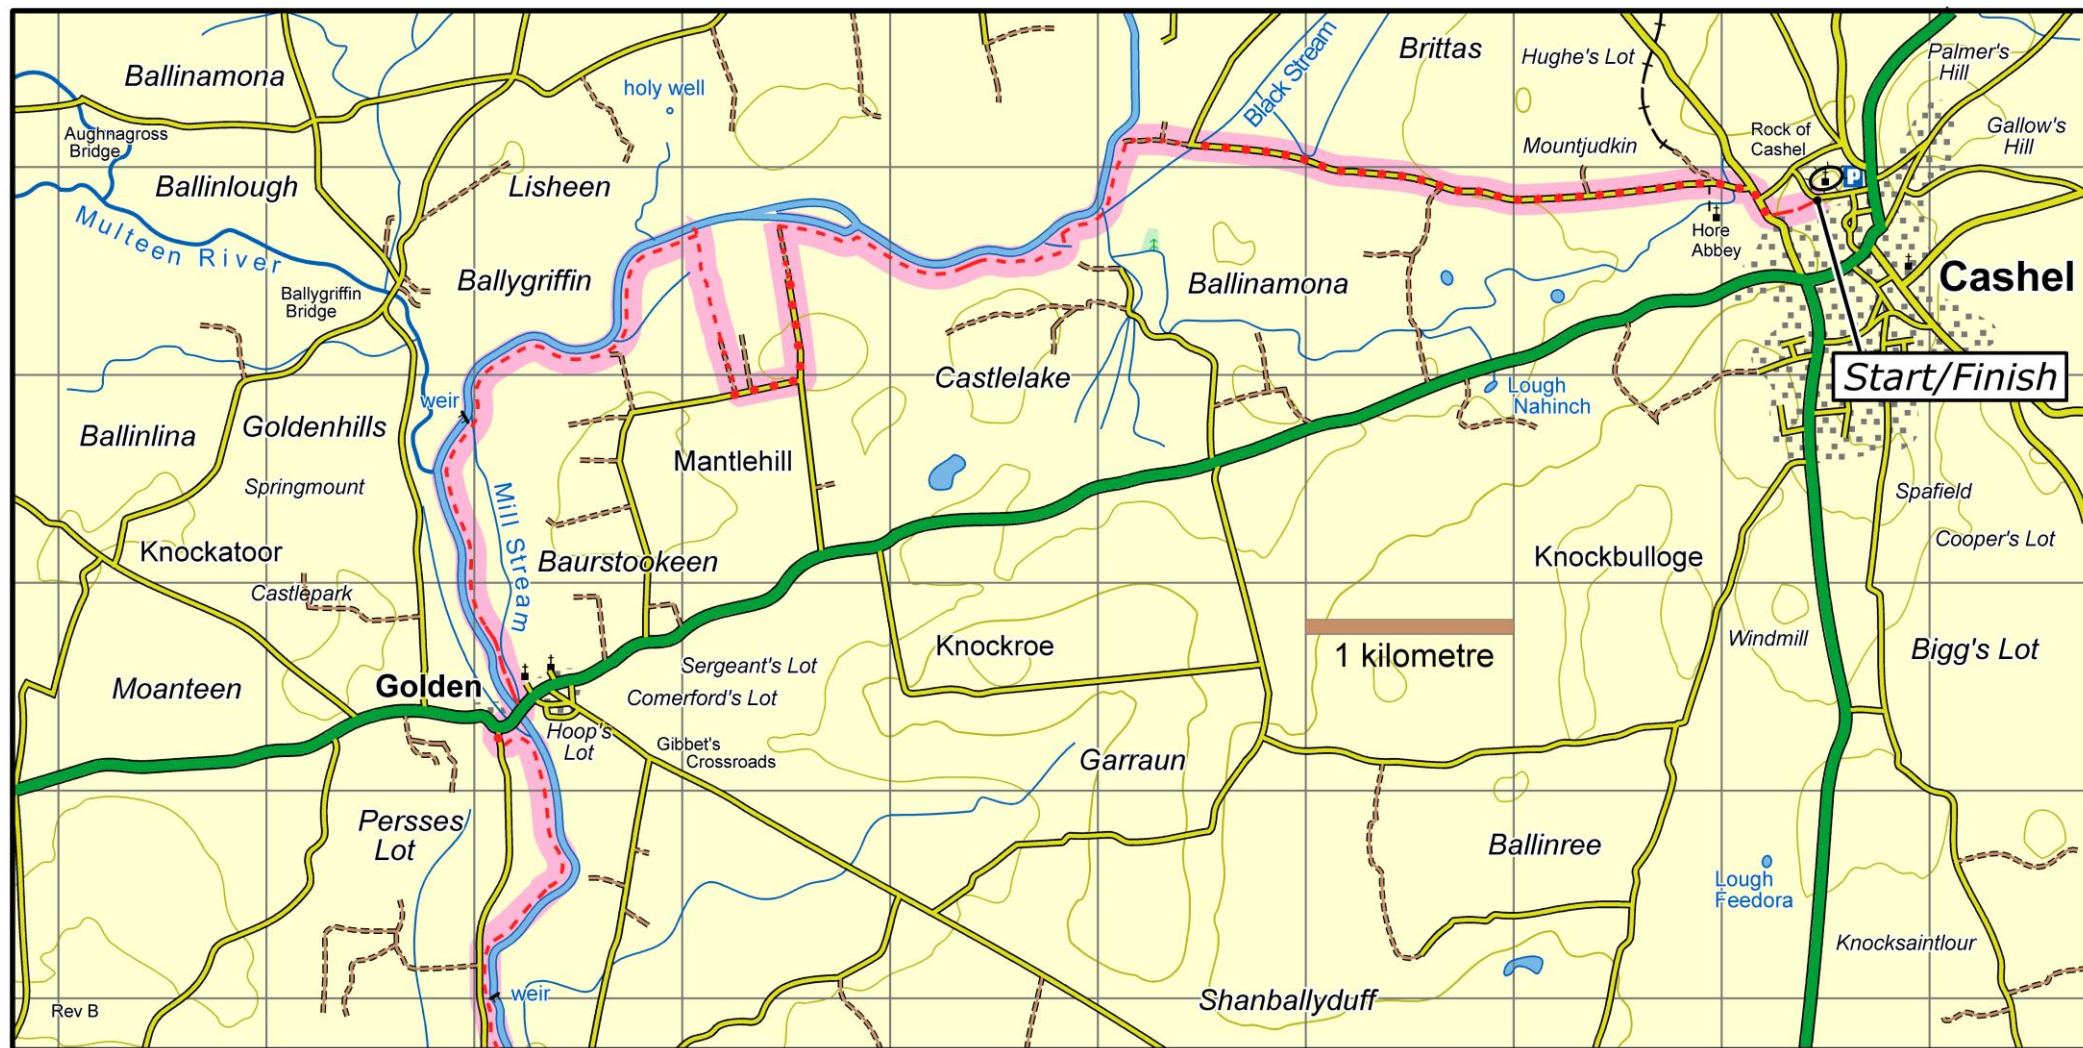

# Tipperary Heritage Way : Map 6 - Golden to Cashel

This map is made available from Sport Ireland Trails, produced by EastWest mapping. The map is intended for personal use only and should not be modified, republished or transmitted in any form without the permission of Sport Ireland Trails. The representation of a track or path on this map does not indicate a right of way. The map includes Ordnance Survey Ireland data made available for display under Permit No. 8658. (c) Ordnance Survey Ireland / Government of Ireland.