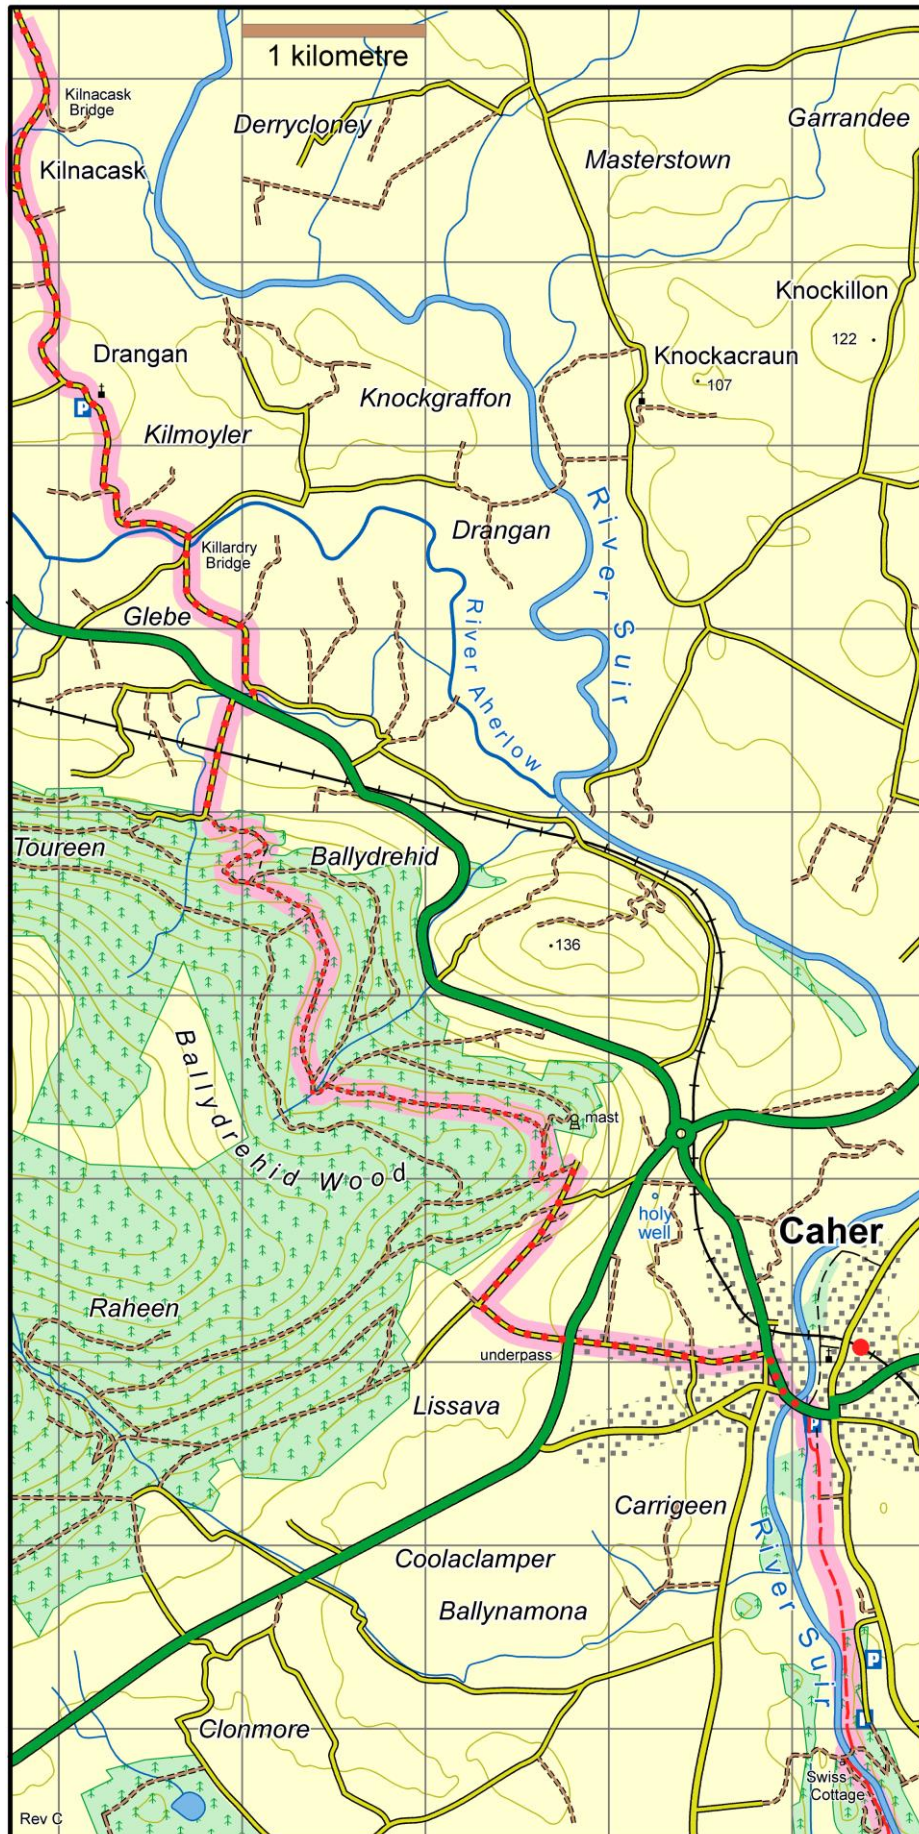

Tipperary Heritage Way Map 4 - Caher to Glebe

This map is made available from Sport Ireland Trails, produced by EastWest mapping. The map is intended for personal use only and should not be modified, republished or transmitted in any form without the permission of Sport Ireland Trails. The representation of a track or path on this map does not indicate a right of way. The map includes Ordnance Survey Ireland data made available for display under Permit No. 8658. (c) Ordnance Survey Ireland / Government of Ireland.