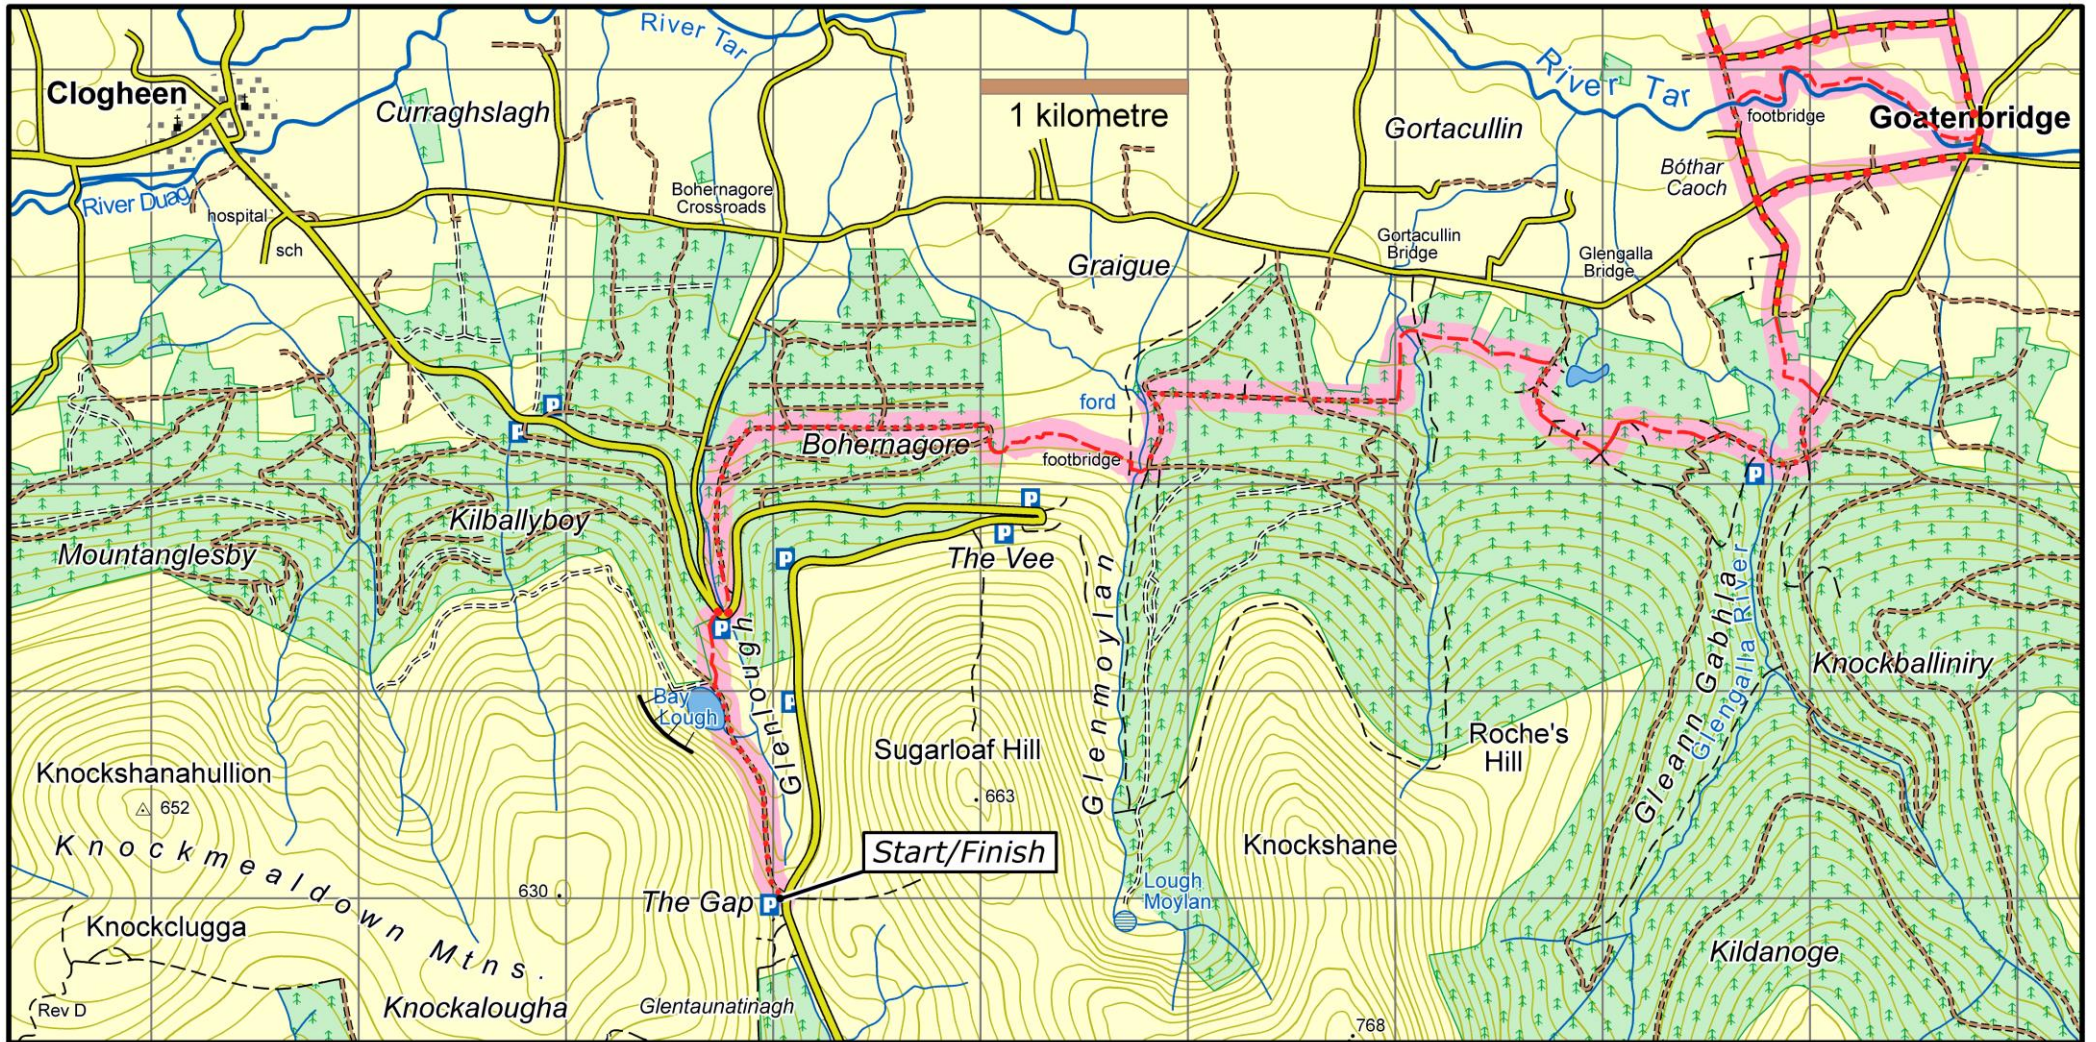

# Tipperary Heritage Way : Map 1 - The Vee to Goatenbridge

This map is made available from Sport Ireland Trails, produced by EastWest mapping. The map is intended for personal use only and should not be modified, republished or transmitted in any form without the permission of Sport Ireland Trails. The representation of a track or path on this map does not indicate a right of way. The map includes Ordnance Survey Ireland data made available for display under Permit No. 8658. (c) Ordnance Survey Ireland / Government of Ireland.