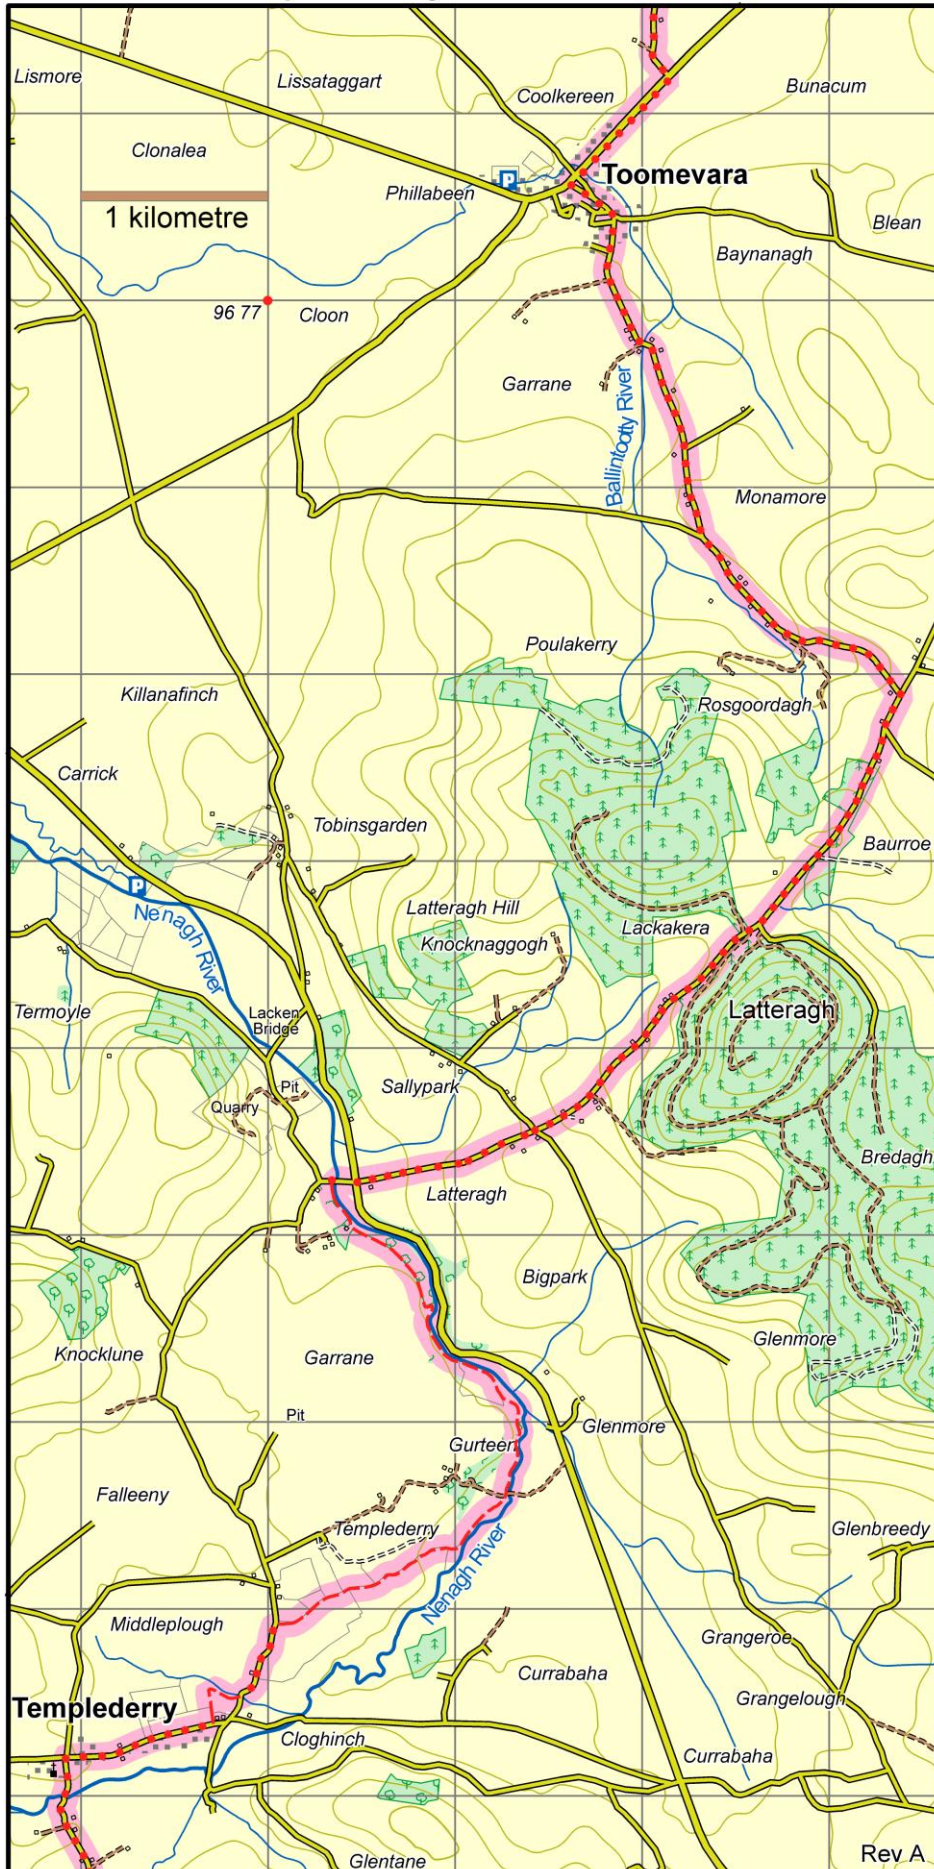

Ormond Way : Map 2

Templederry to Toomevara

This map is made available from Sport Ireland Trails, produced by EastWest mapping. The map is intended for personal use only and should not be modified, republished or transmitted in any form without the permission of Sport Ireland Trails. The representation of a track or path on this map does not indicate a right of way.