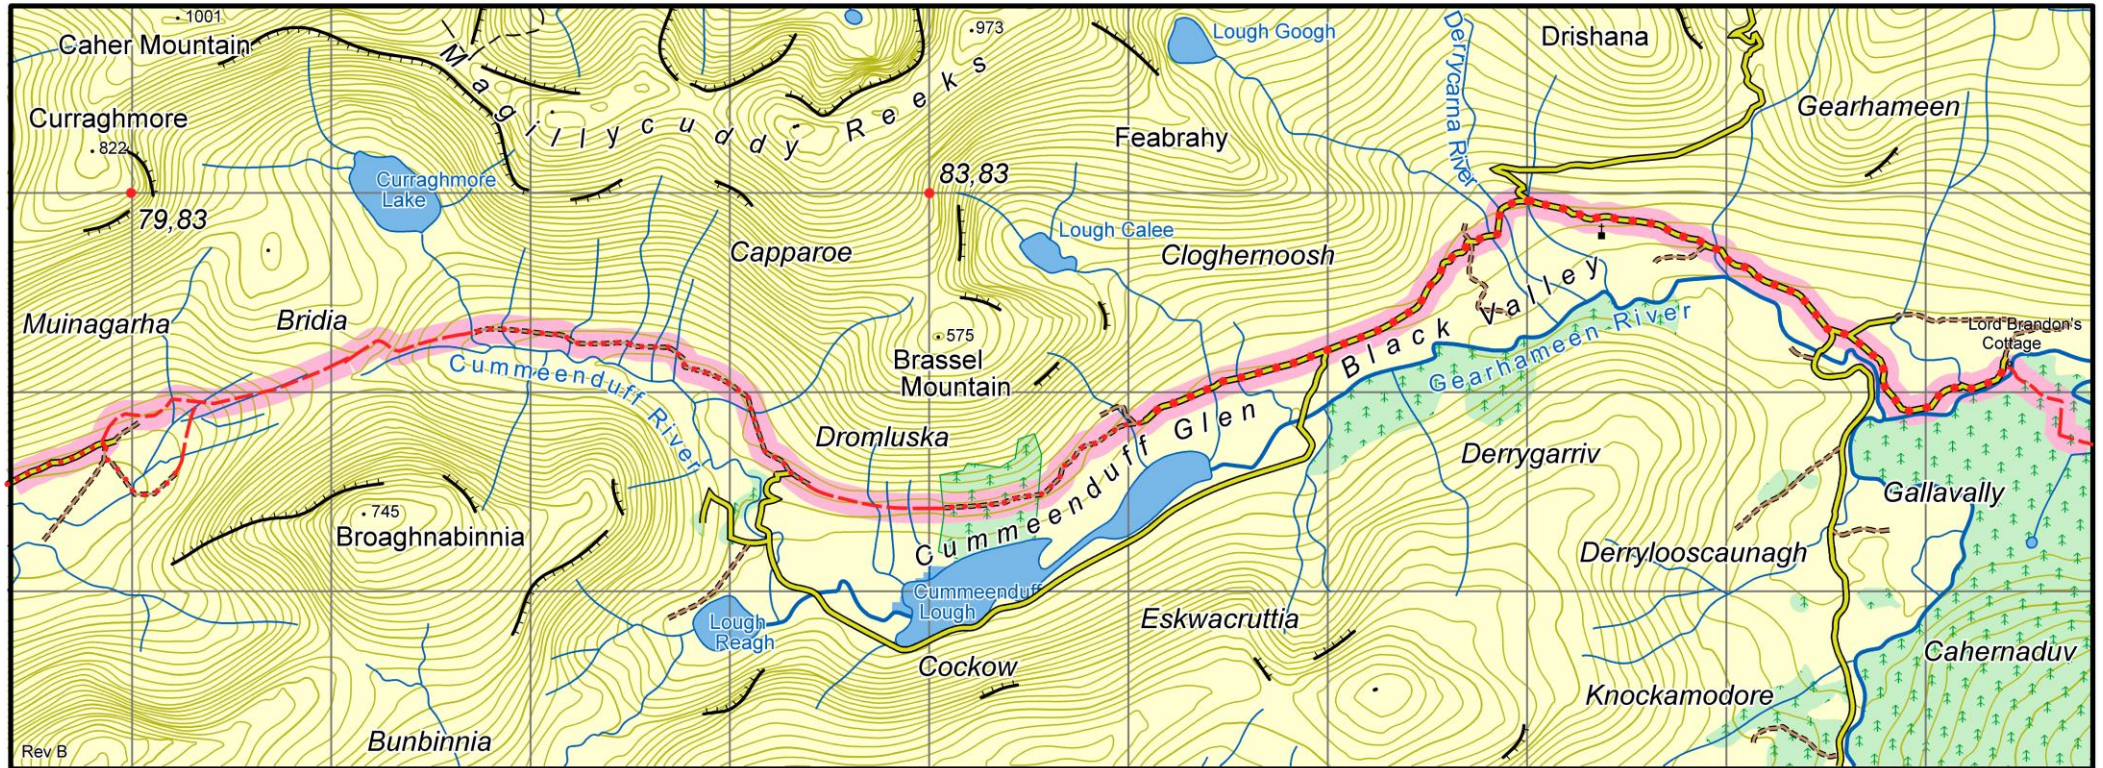

Kerry Way : Map 3 Black Valley to Bridia Pass

This map is made available from Sport Ireland Trails, produced by EastWest mapping. The map is intended for personal use only and should not be modified, republished or transmitted in any form without the permission of Sport Ireland Trails. The representation of a track or path on this map does not indicate a right of way. The map includes Ordnance Survey Ireland data made available for display under Permit No. 8658. (c) Ordnance Survey Ireland / Government of Ireland.