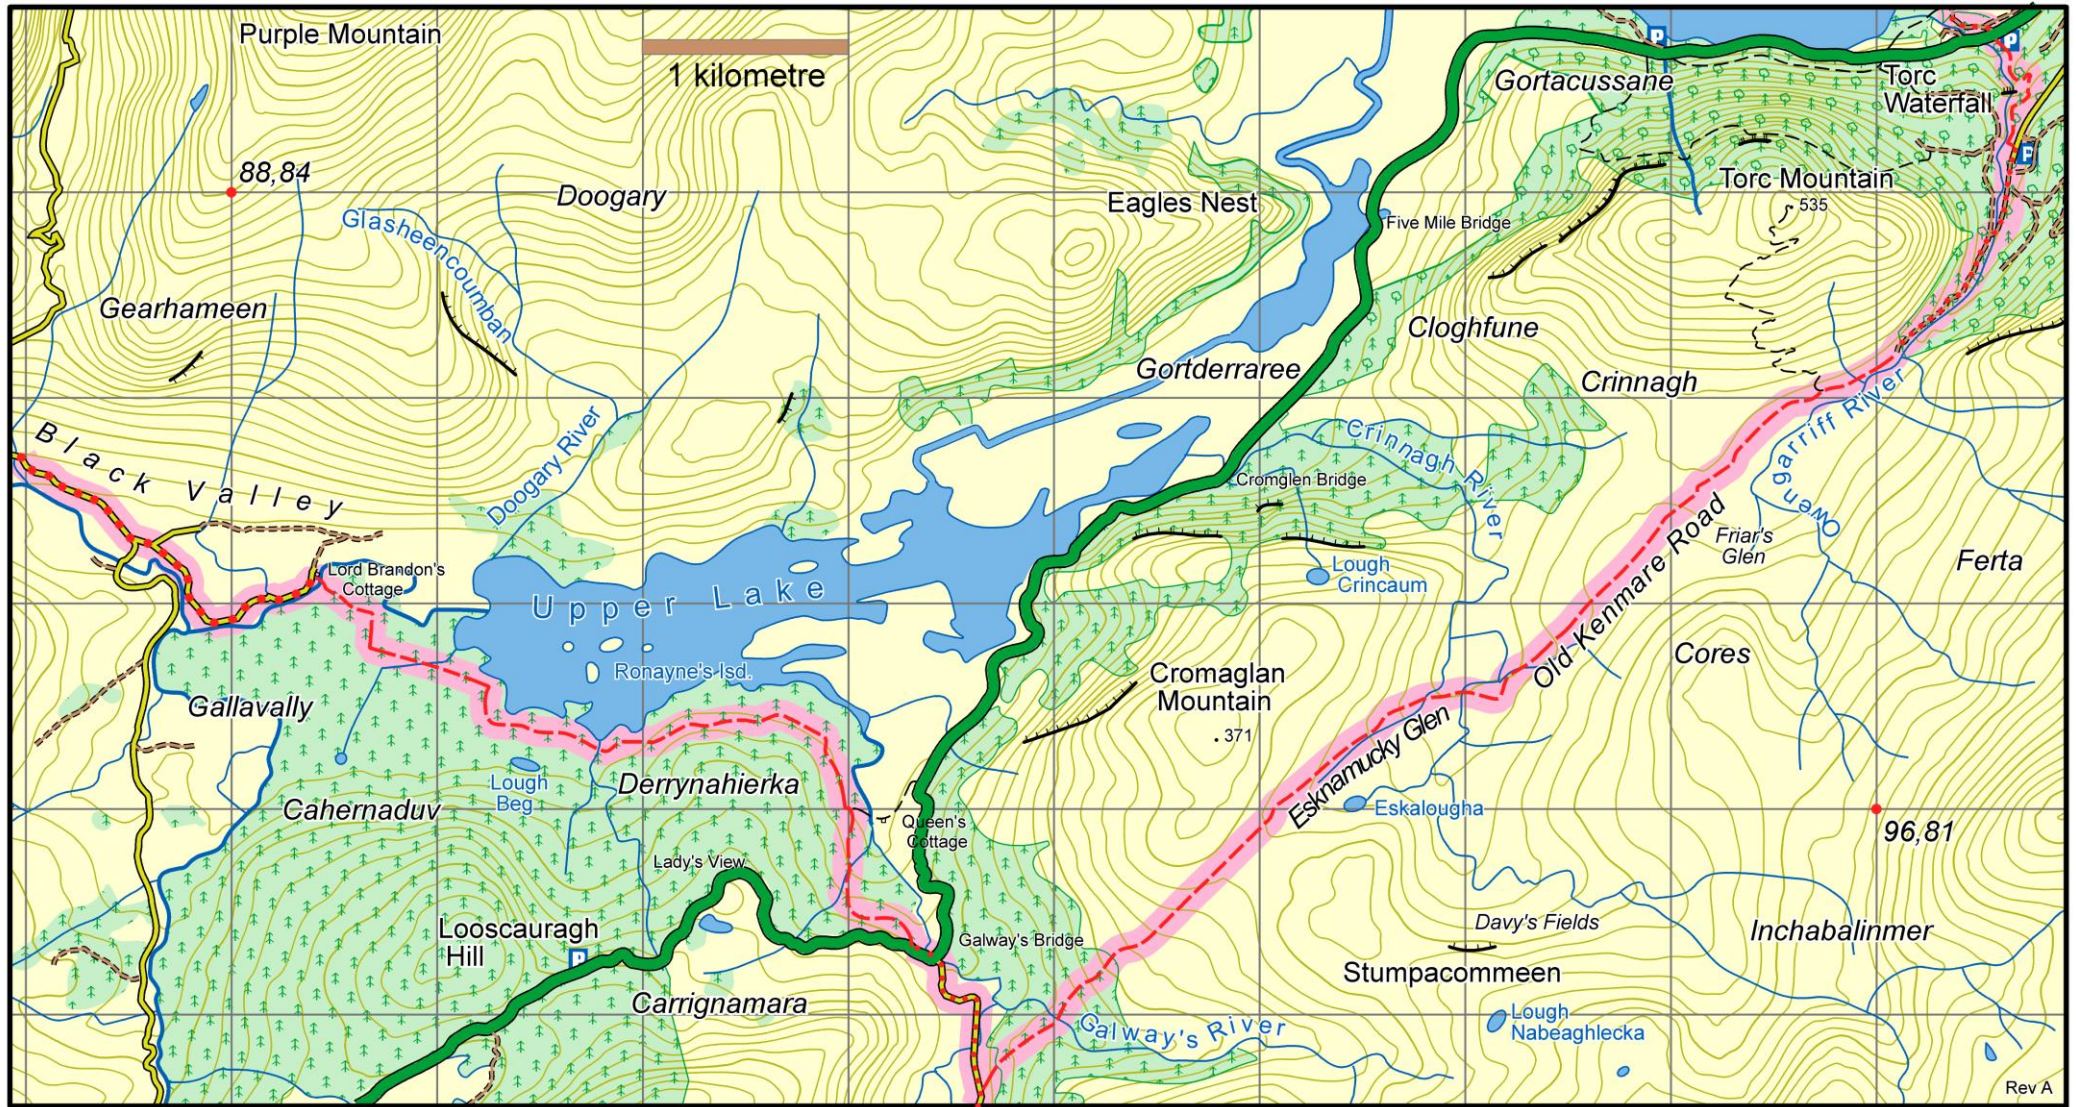

Kerry Way : Map 2 Torc Mountain to Black Valley

This map is made available from Sport Ireland Trails, produced by EastWest mapping. The map is intended for personal use only and should not be modified, republished or transmitted in any form without the permission of Sport Ireland Trails. The representation of a track or path on this map does not indicate a right of way. The map includes Ordnance Survey Ireland data made available for display under Permit No. 8658. (c) Ordnance Survey Ireland / Government of Ireland.