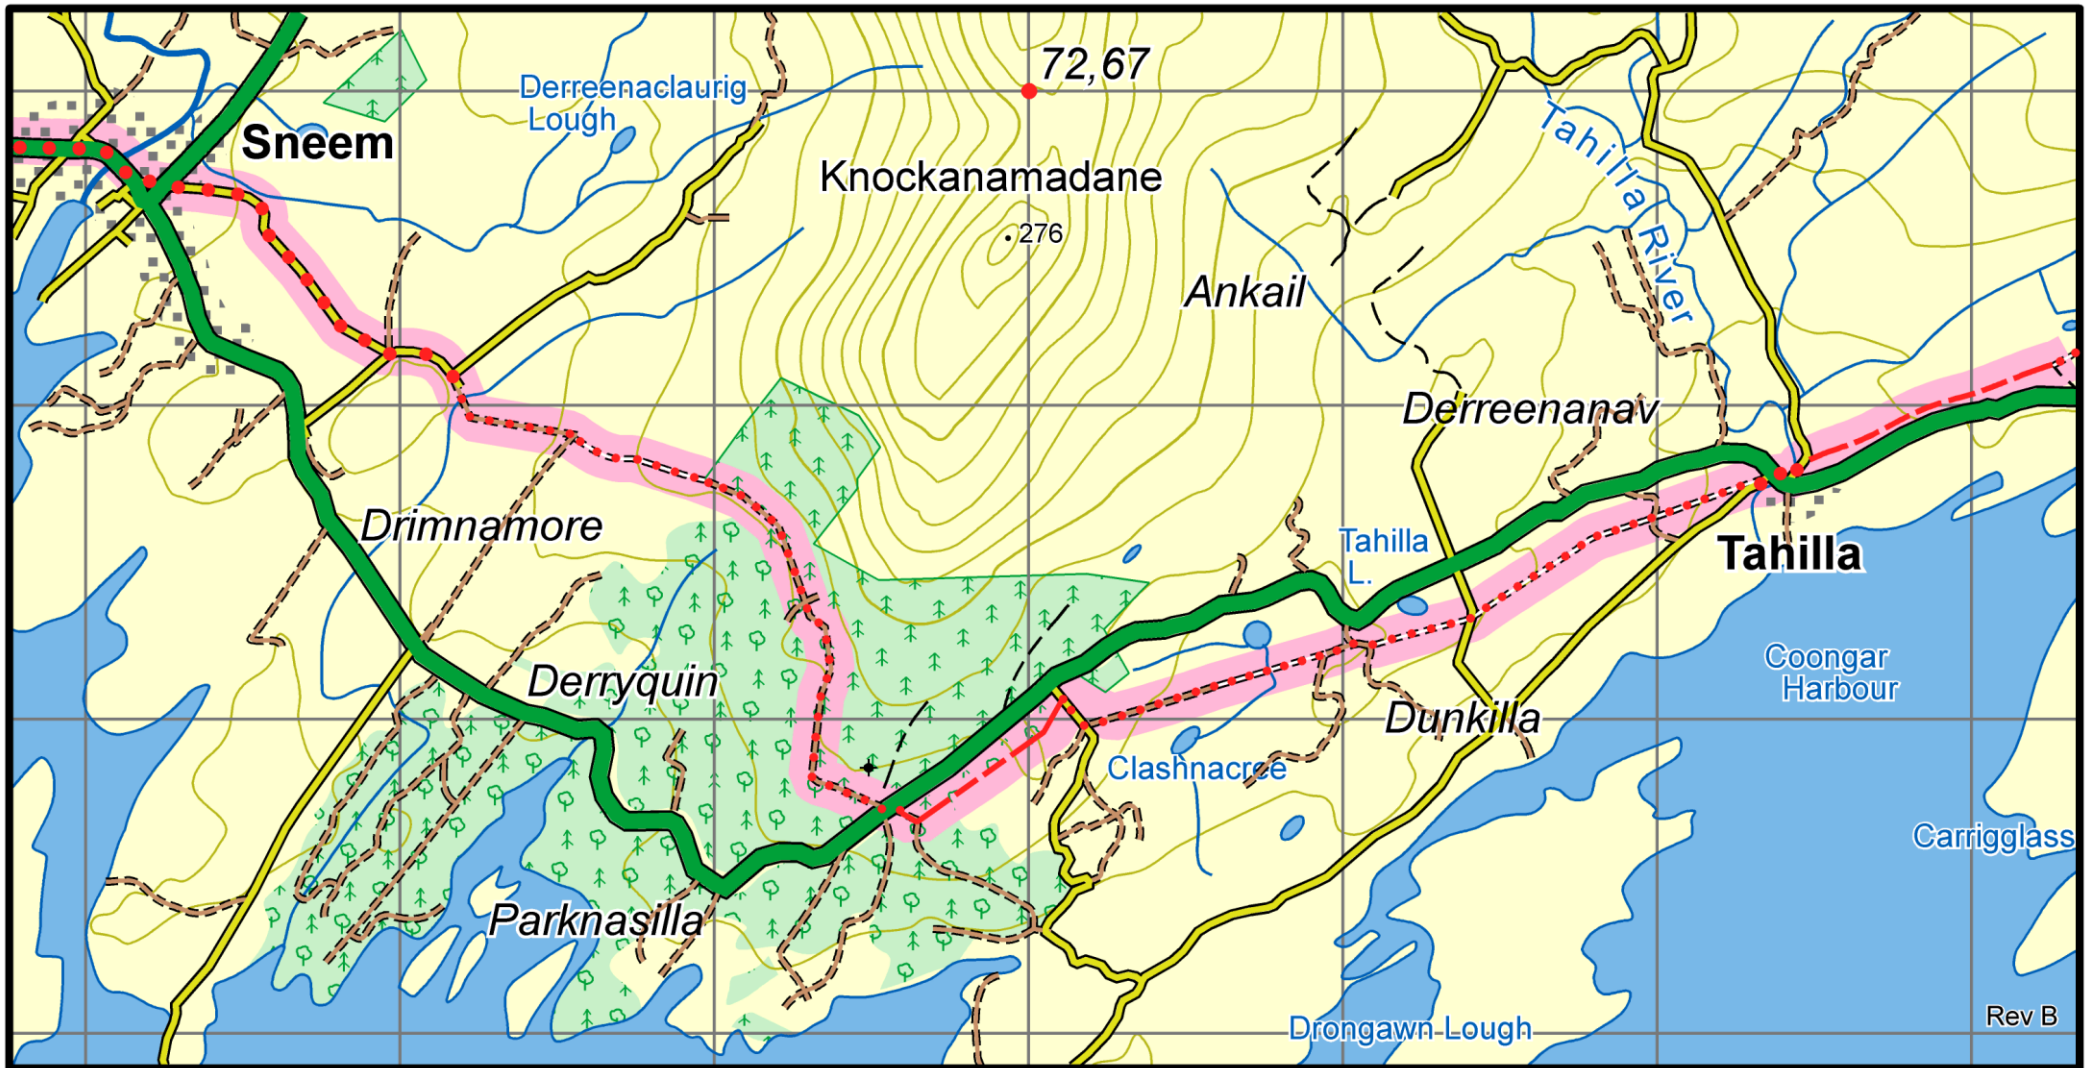

Kerry Way : Map 19 Sneem to Tahilla

This map is made available from Sport Ireland Trails, produced by EastWest mapping. The map is intended for personal use only and should not be modified, republished or transmitted in any form without the permission of Sport Ireland Trails. The representation of a track or path on this map does not indicate a right of way. The map includes Ordnance Survey Ireland data made available for display under Permit No. 8658. (c) Ordnance Survey Ireland / Government of Ireland.