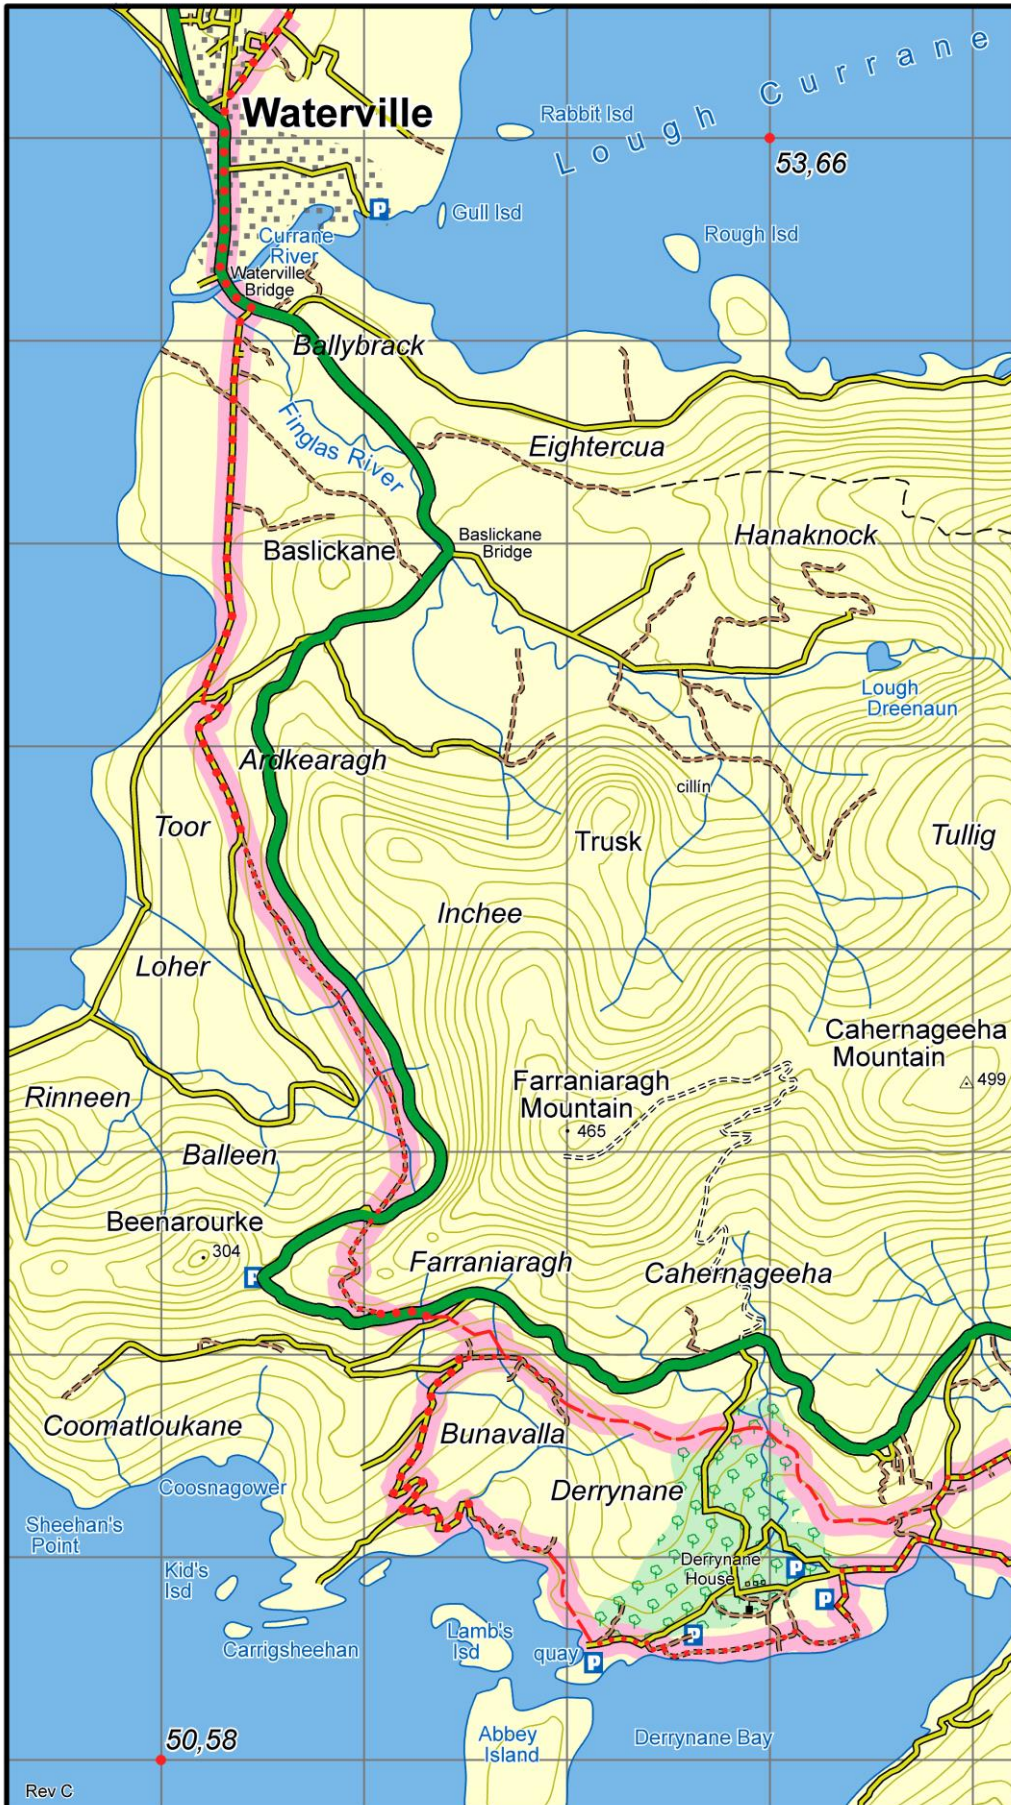

# Kerry Way : Map 14 Waterville to Derrynane

This map is made available from Sport Ireland Trails, produced by EastWest mapping. The map is intended for personal use only and should not be modified, republished or transmitted in any form without the permission of Sport Ireland Trails. The representation of a track or path on this map does not indicate a right of way. The map includes Ordnance Survey Ireland data made available for display under Permit No. 8658. (c) Ordnance Survey Ireland / Government of Ireland.