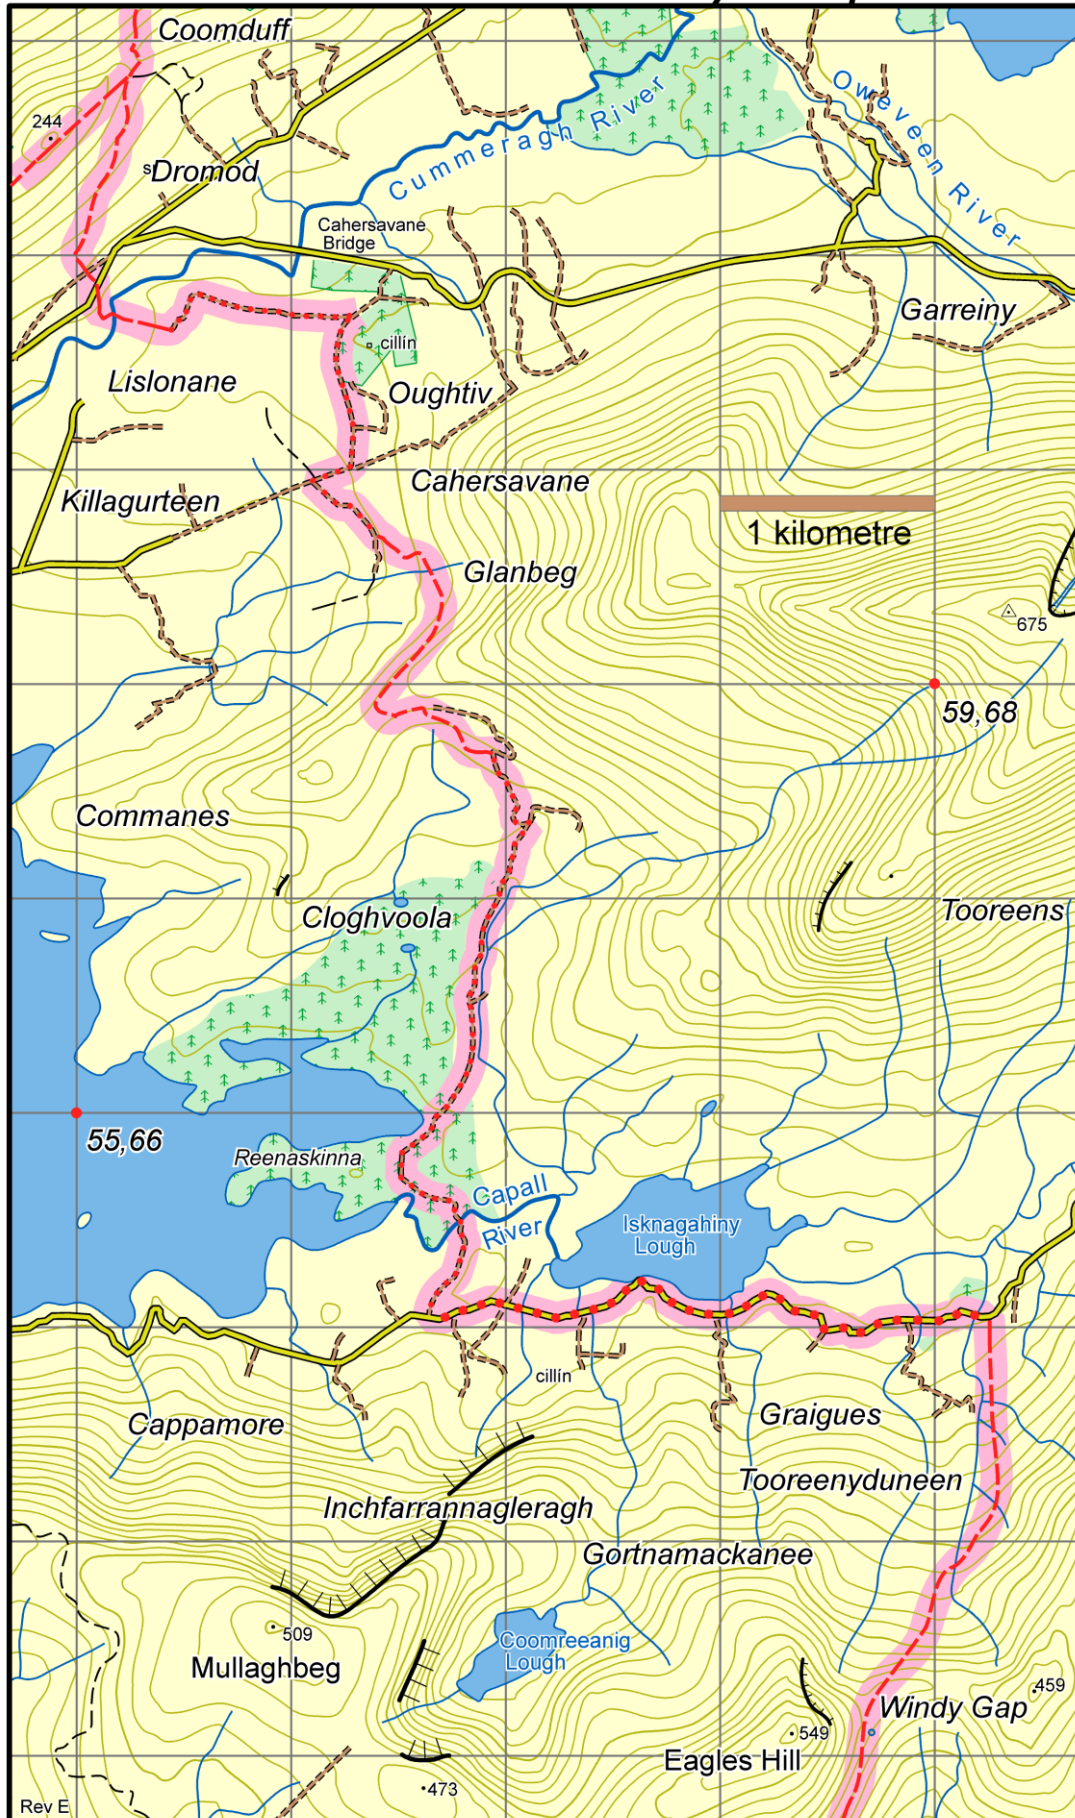

Kerry Way : Map 13 Coomduff to Windy Gap

This map is made available from Sport Ireland Trails, produced by EastWest mapping. The map is intended for personal use only and should not be modified, republished or transmitted in any form without the permission of Sport Ireland Trails. The representation of a track or path on this map does not indicate a right of way. The map includes Ordnance Survey Ireland data made available for display under Permit No. 8658. (c) Ordnance Survey Ireland / Government of Ireland.