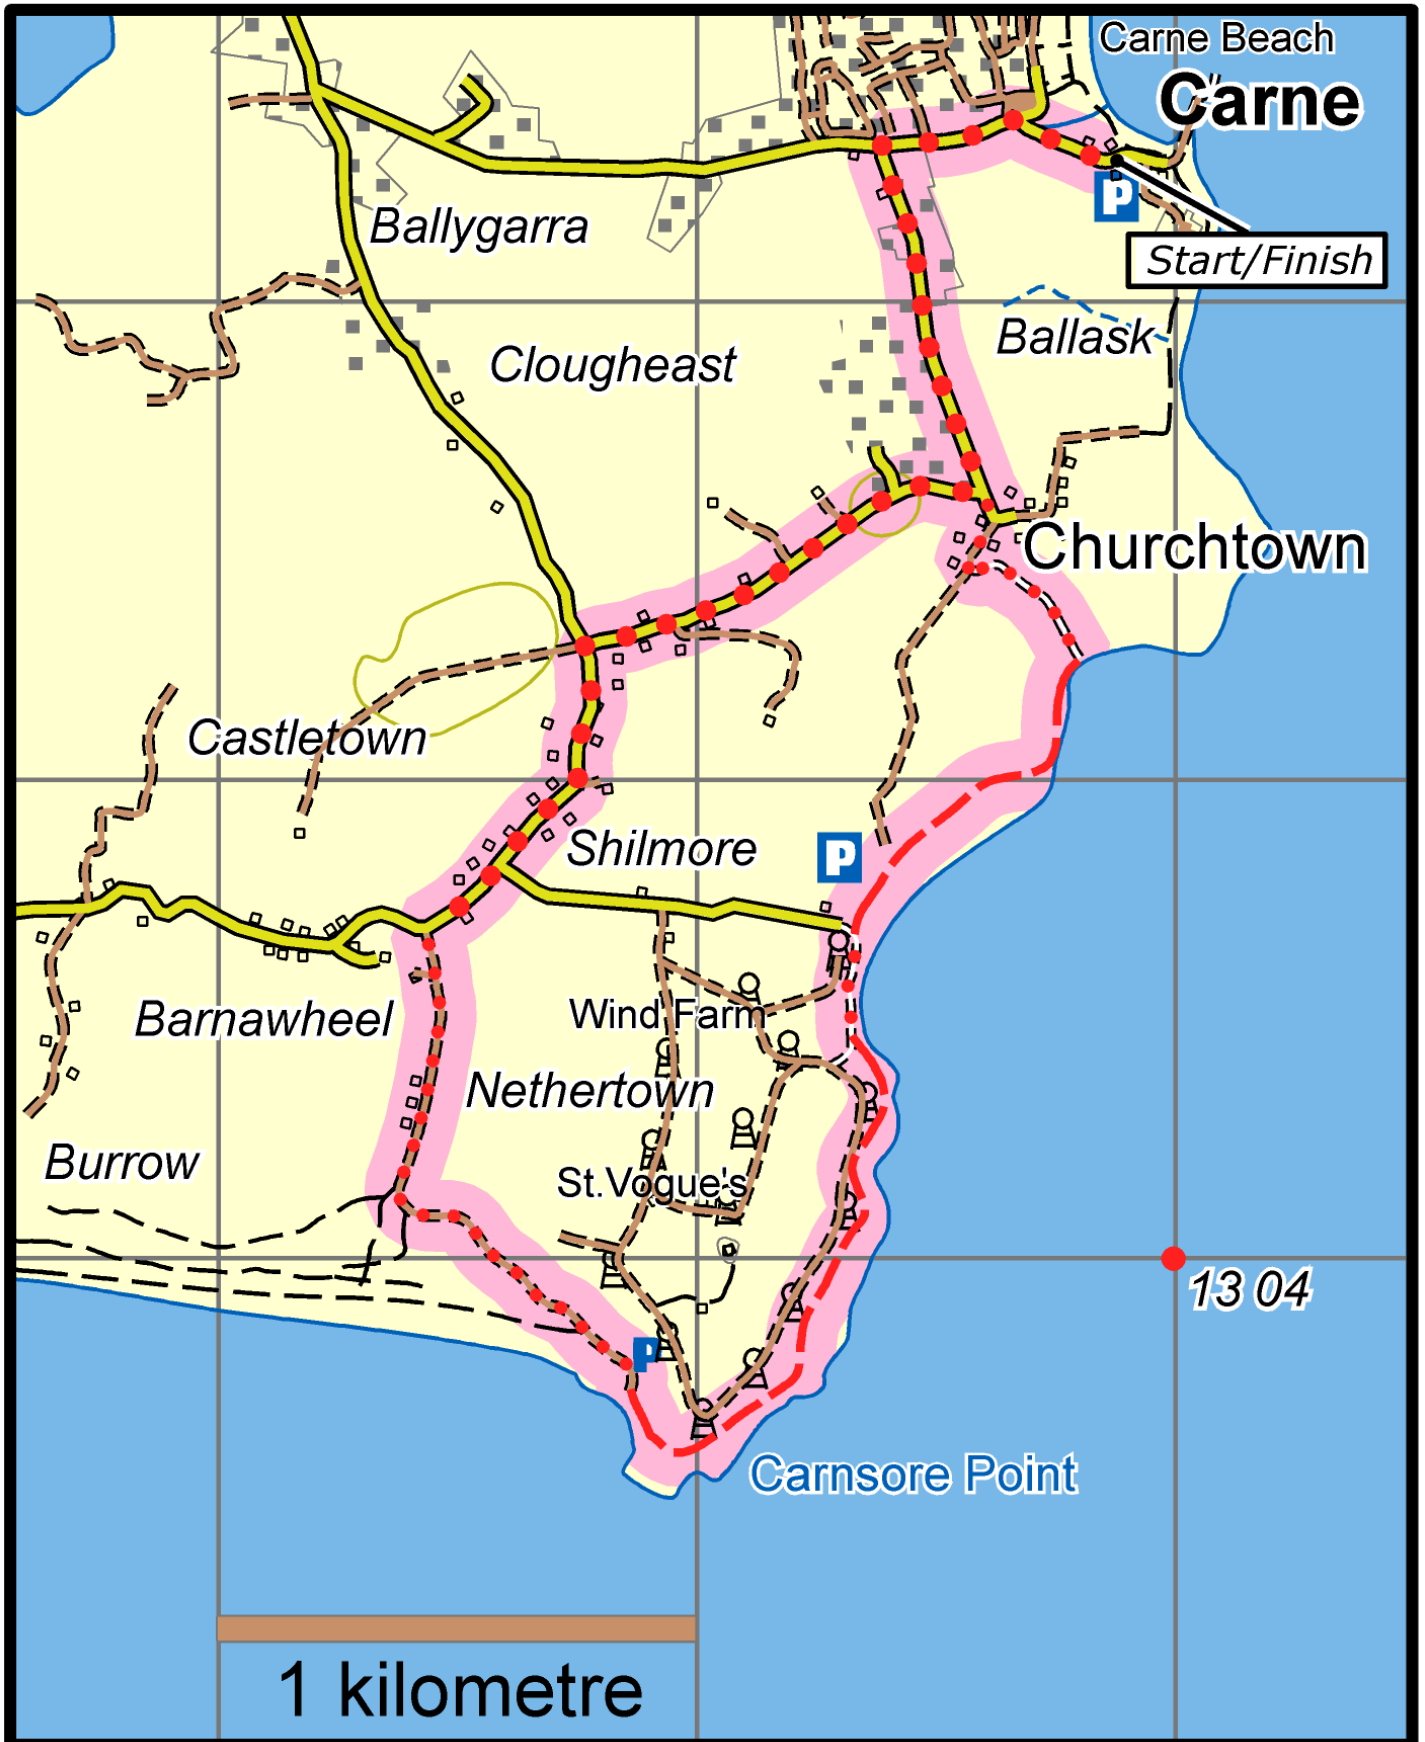

# Carnsore Point Trail

This map is made available from Sport Ireland Trails, produced by EastWest mapping. The map is intended for personal use only and should not be modified, republished or transmitted in any form without the permission of Sport Ireland Trails. The representation of a track or path on this map does not indicate a right of way.