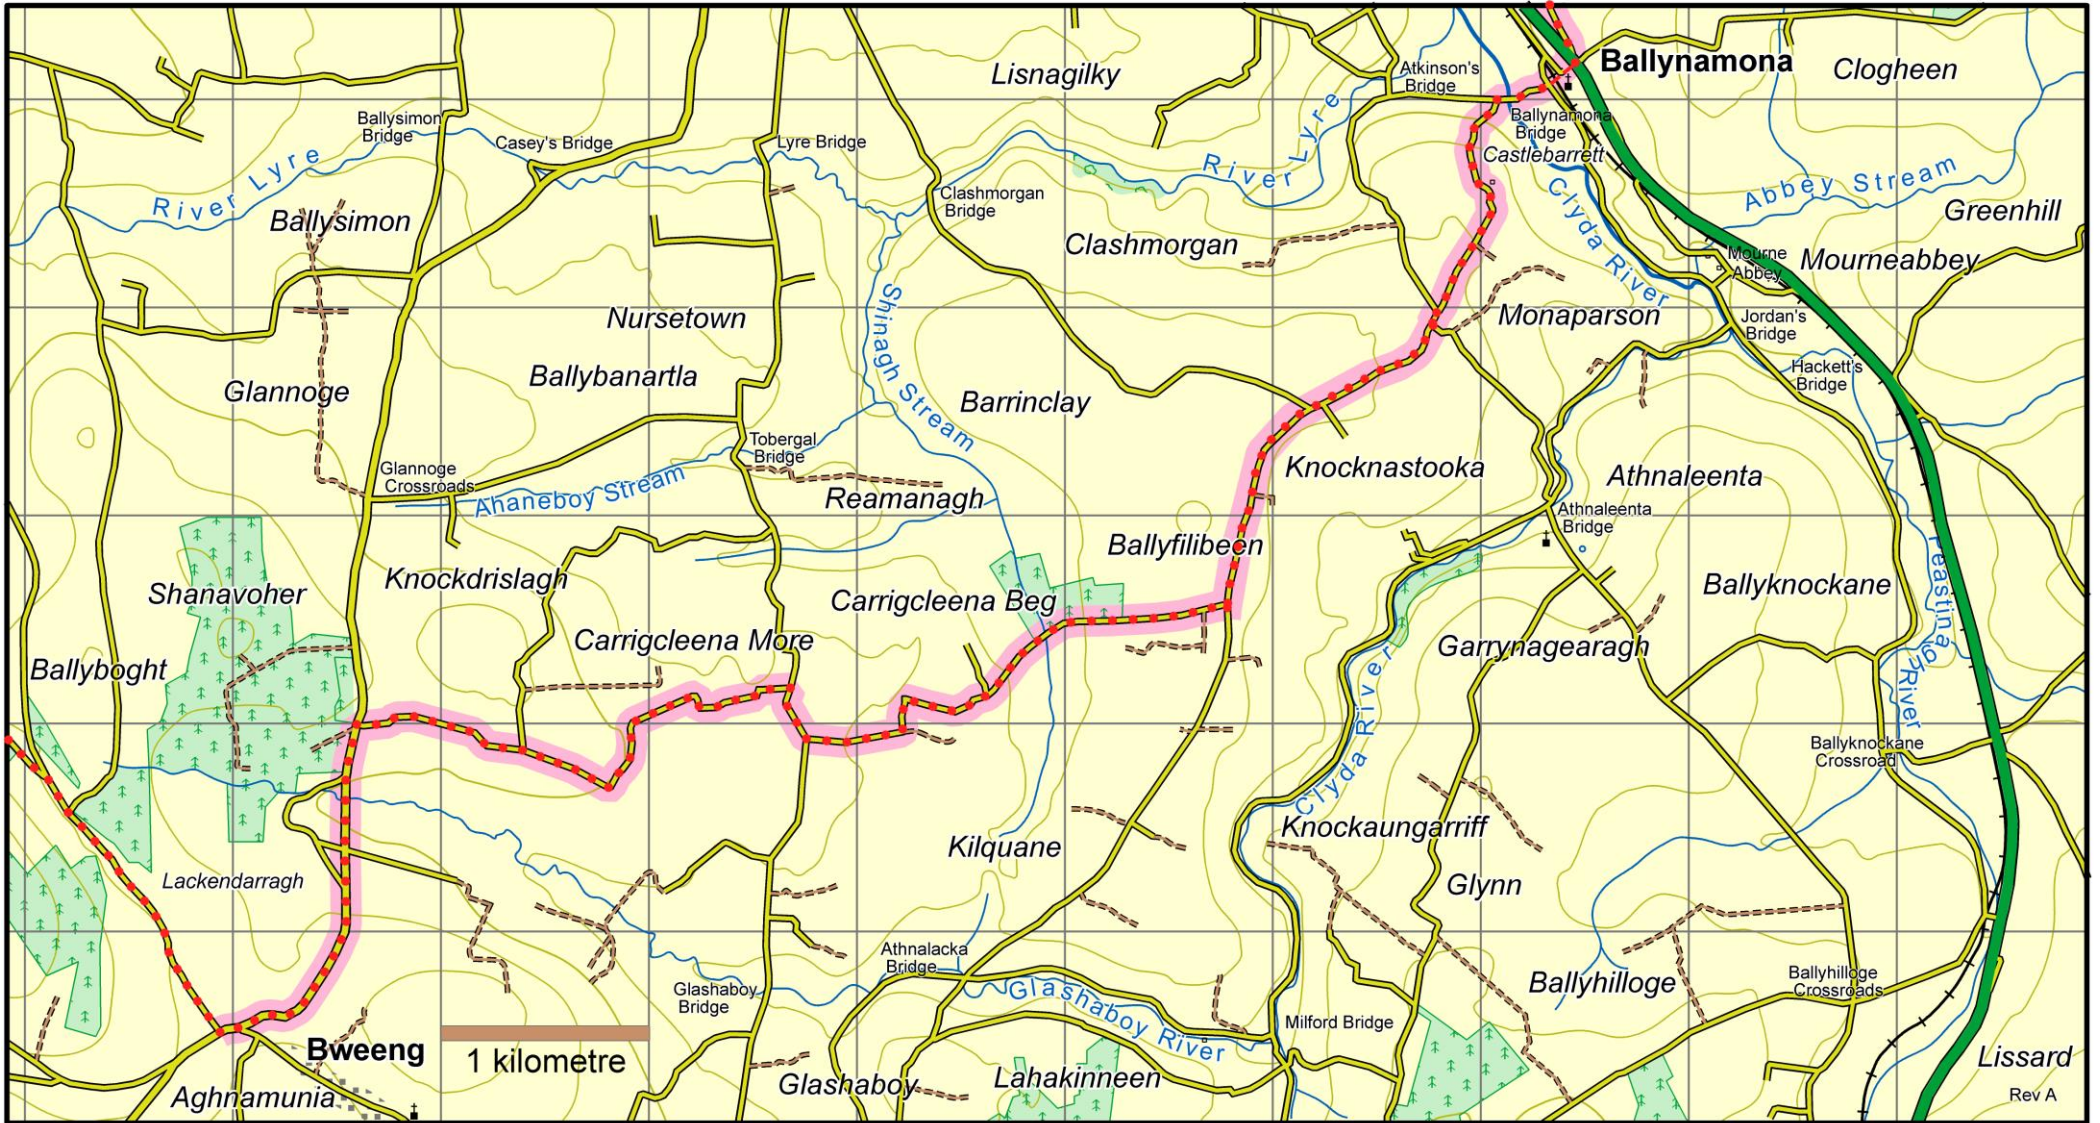

Blackwater Way Avondhu : Map 8 Ballynamona to Bweeng

This map is made available from Sport Ireland Trails, produced by EastWest mapping. The map is intended for personal use only and should not be modified, republished or transmitted in any form without the permission of Sport Ireland Trails. The representation of a track or path on this map does not indicate a right of way. The map includes Ordnance Survey Ireland data made available for display under Permit No. 8658. (c) Ordnance Survey Ireland / Government of Ireland.