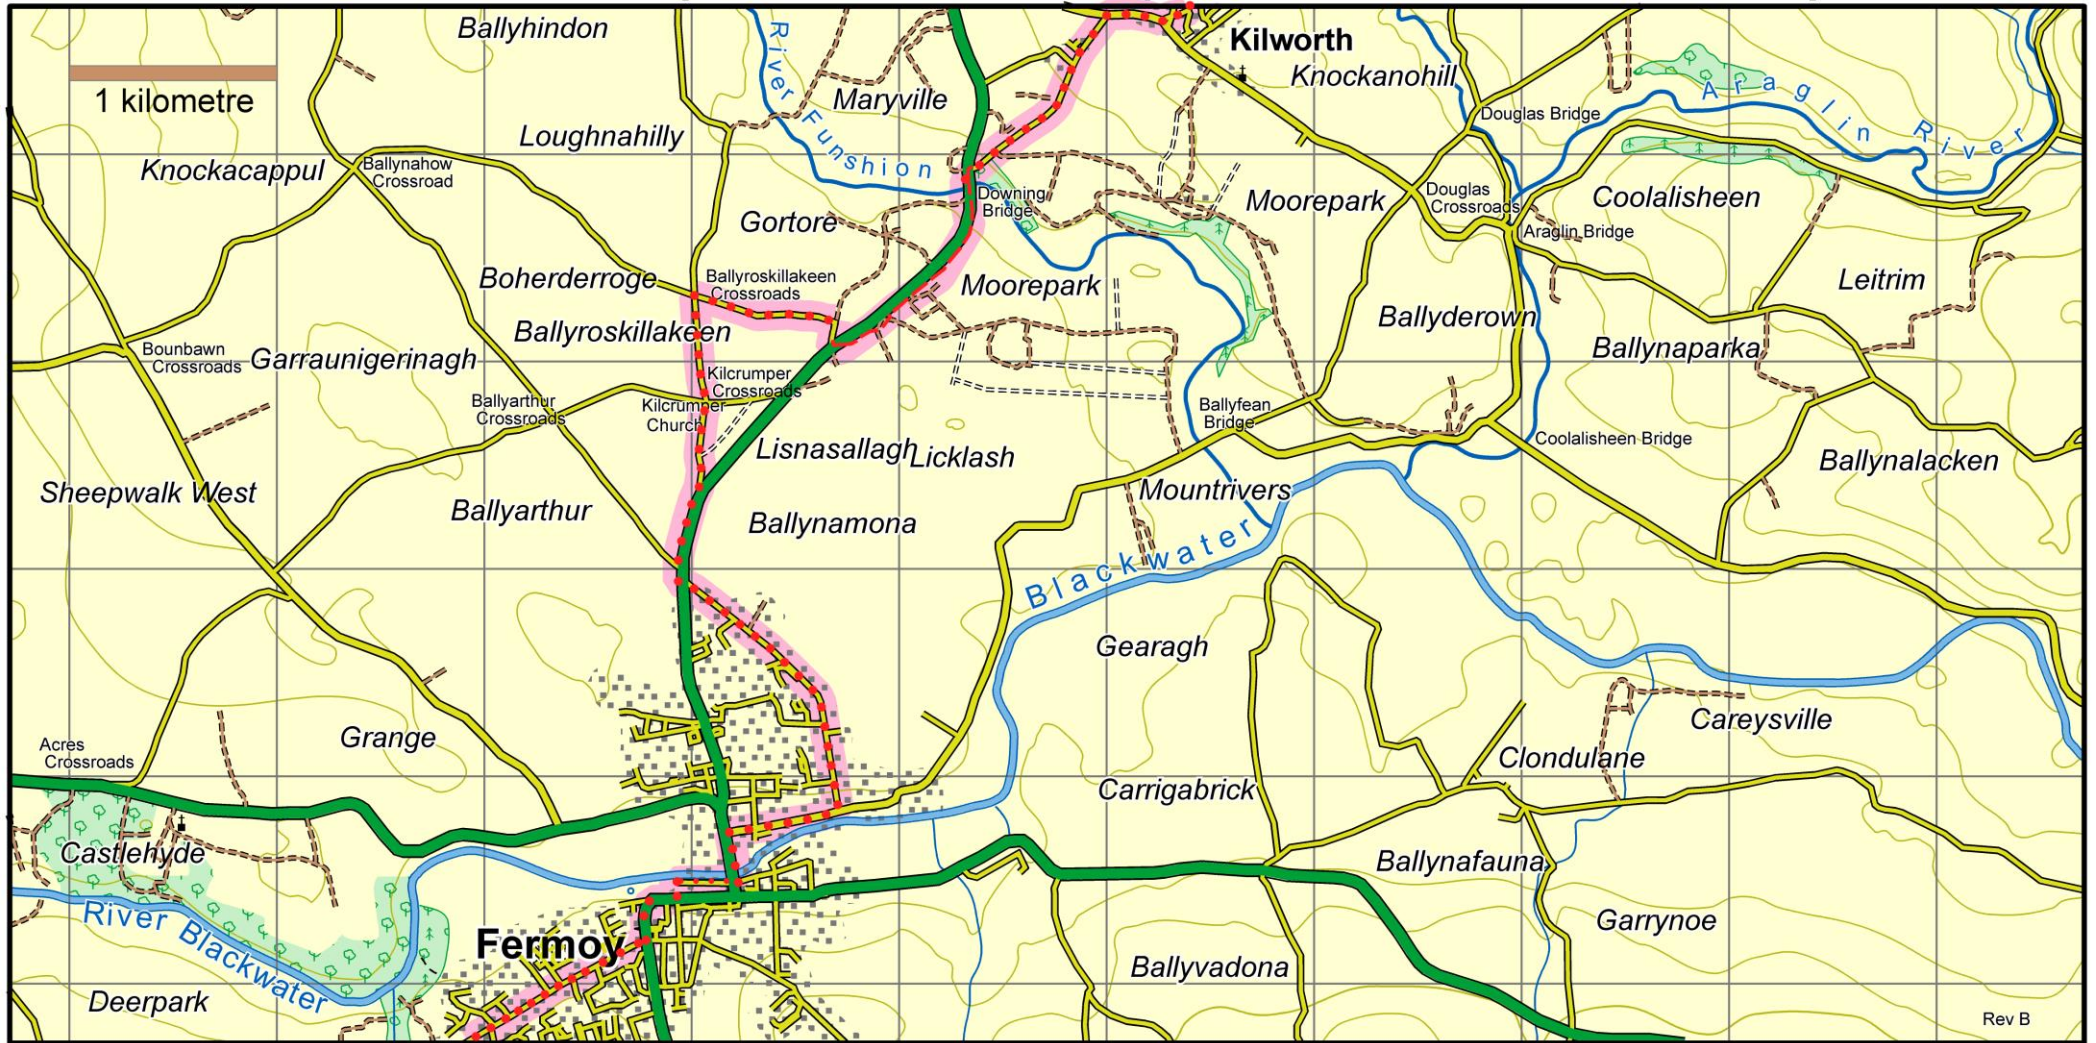

Blackwater Way Avondhu : Map 4 Kilworth to Fermoy

This map is made available from Sport Ireland Trails, produced by EastWest mapping. The map is intended for personal use only and should not be modified, republished or transmitted in any form without the permission of Sport Ireland Trails. The representation of a track or path on this map does not indicate a right of way. The map includes Ordnance Survey Ireland data made available for display under Permit No. 8658. (c) Ordnance Survey Ireland / Government of Ireland.