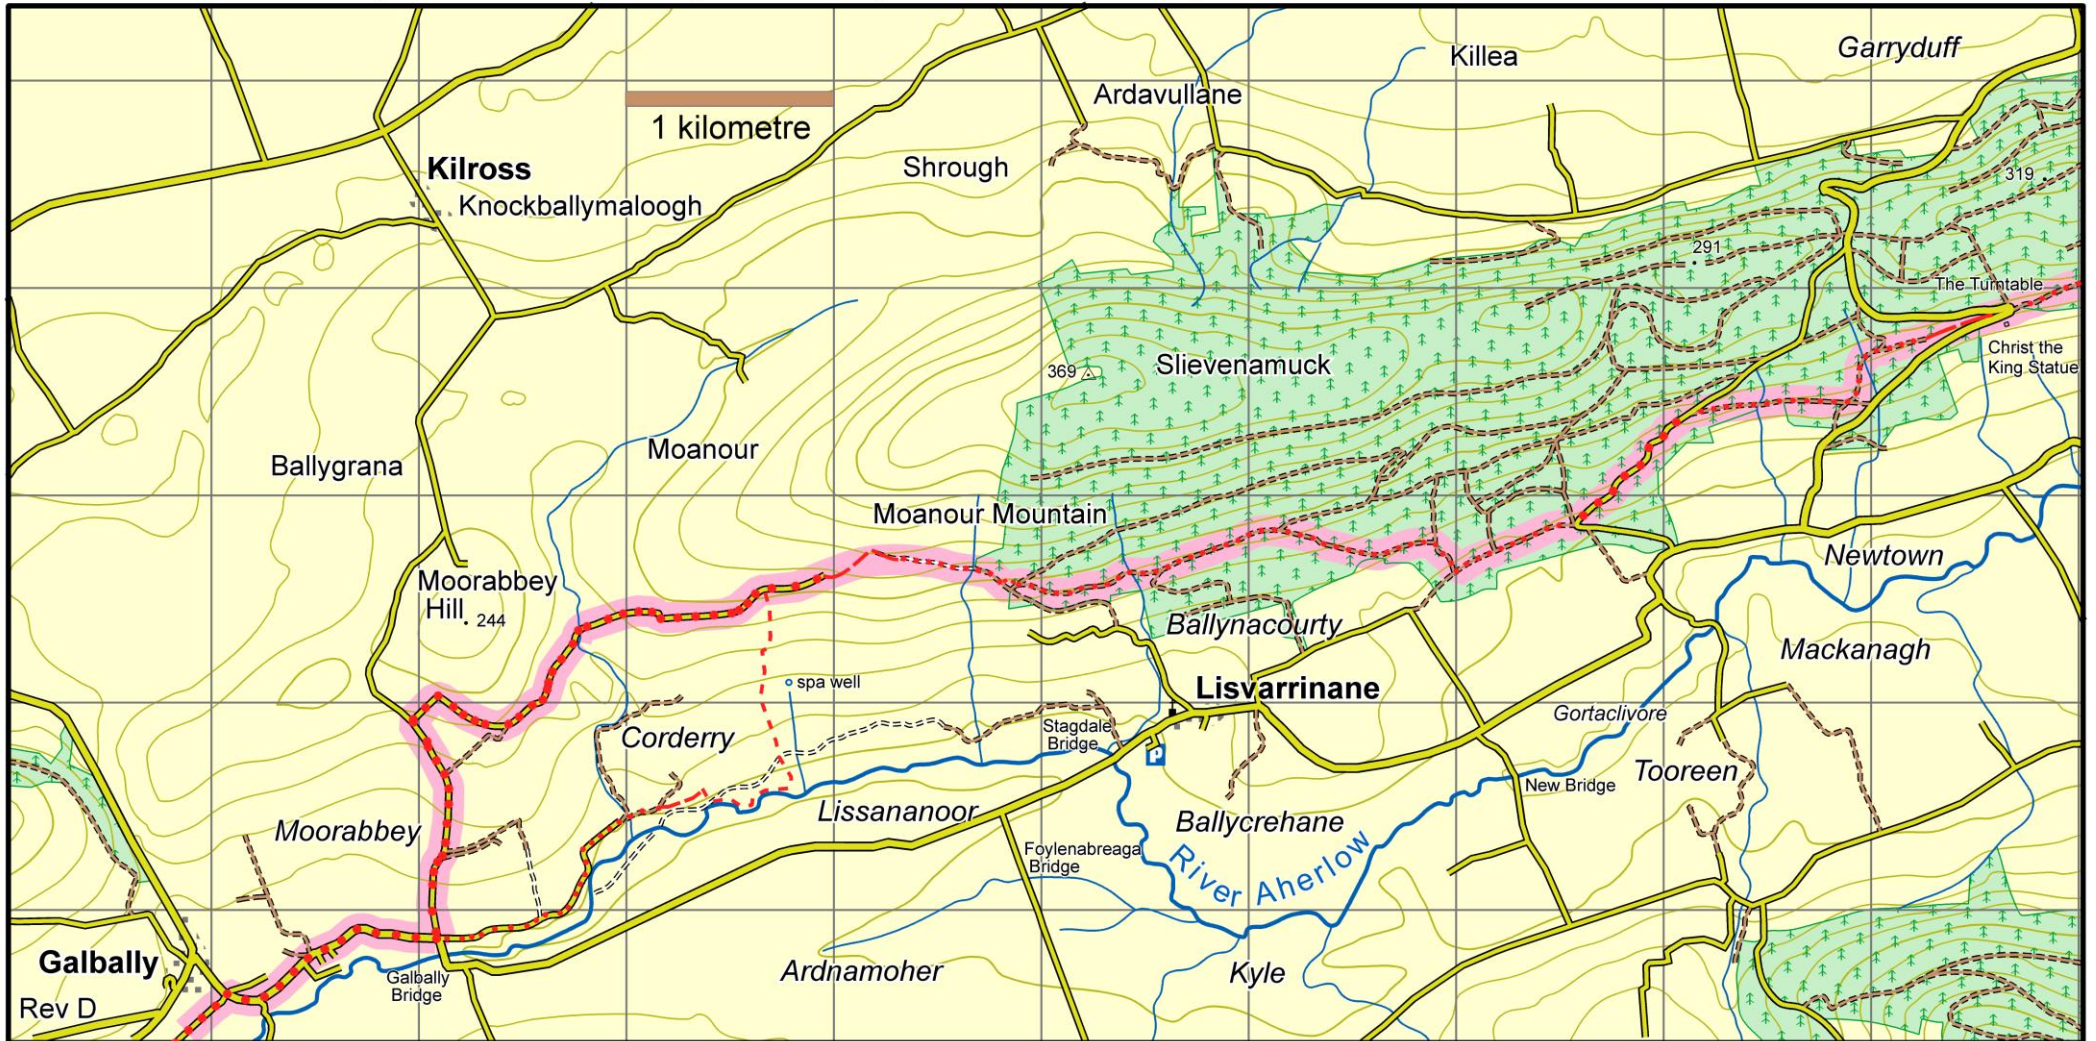

# Ballyhoura Way : Map 7 Galbally to The Turntable

This map is made available from Sport Ireland Trails, produced by EastWest mapping. The map is intended for personal use only and should not be modified, republished or transmitted in any form without the permission of Sport Ireland Trails. The representation of a track or path on this map does not indicate a right of way. The map includes Ordnance Survey Ireland data made available for display under Permit No. 8658. (c) Ordnance Survey Ireland / Government of Ireland.