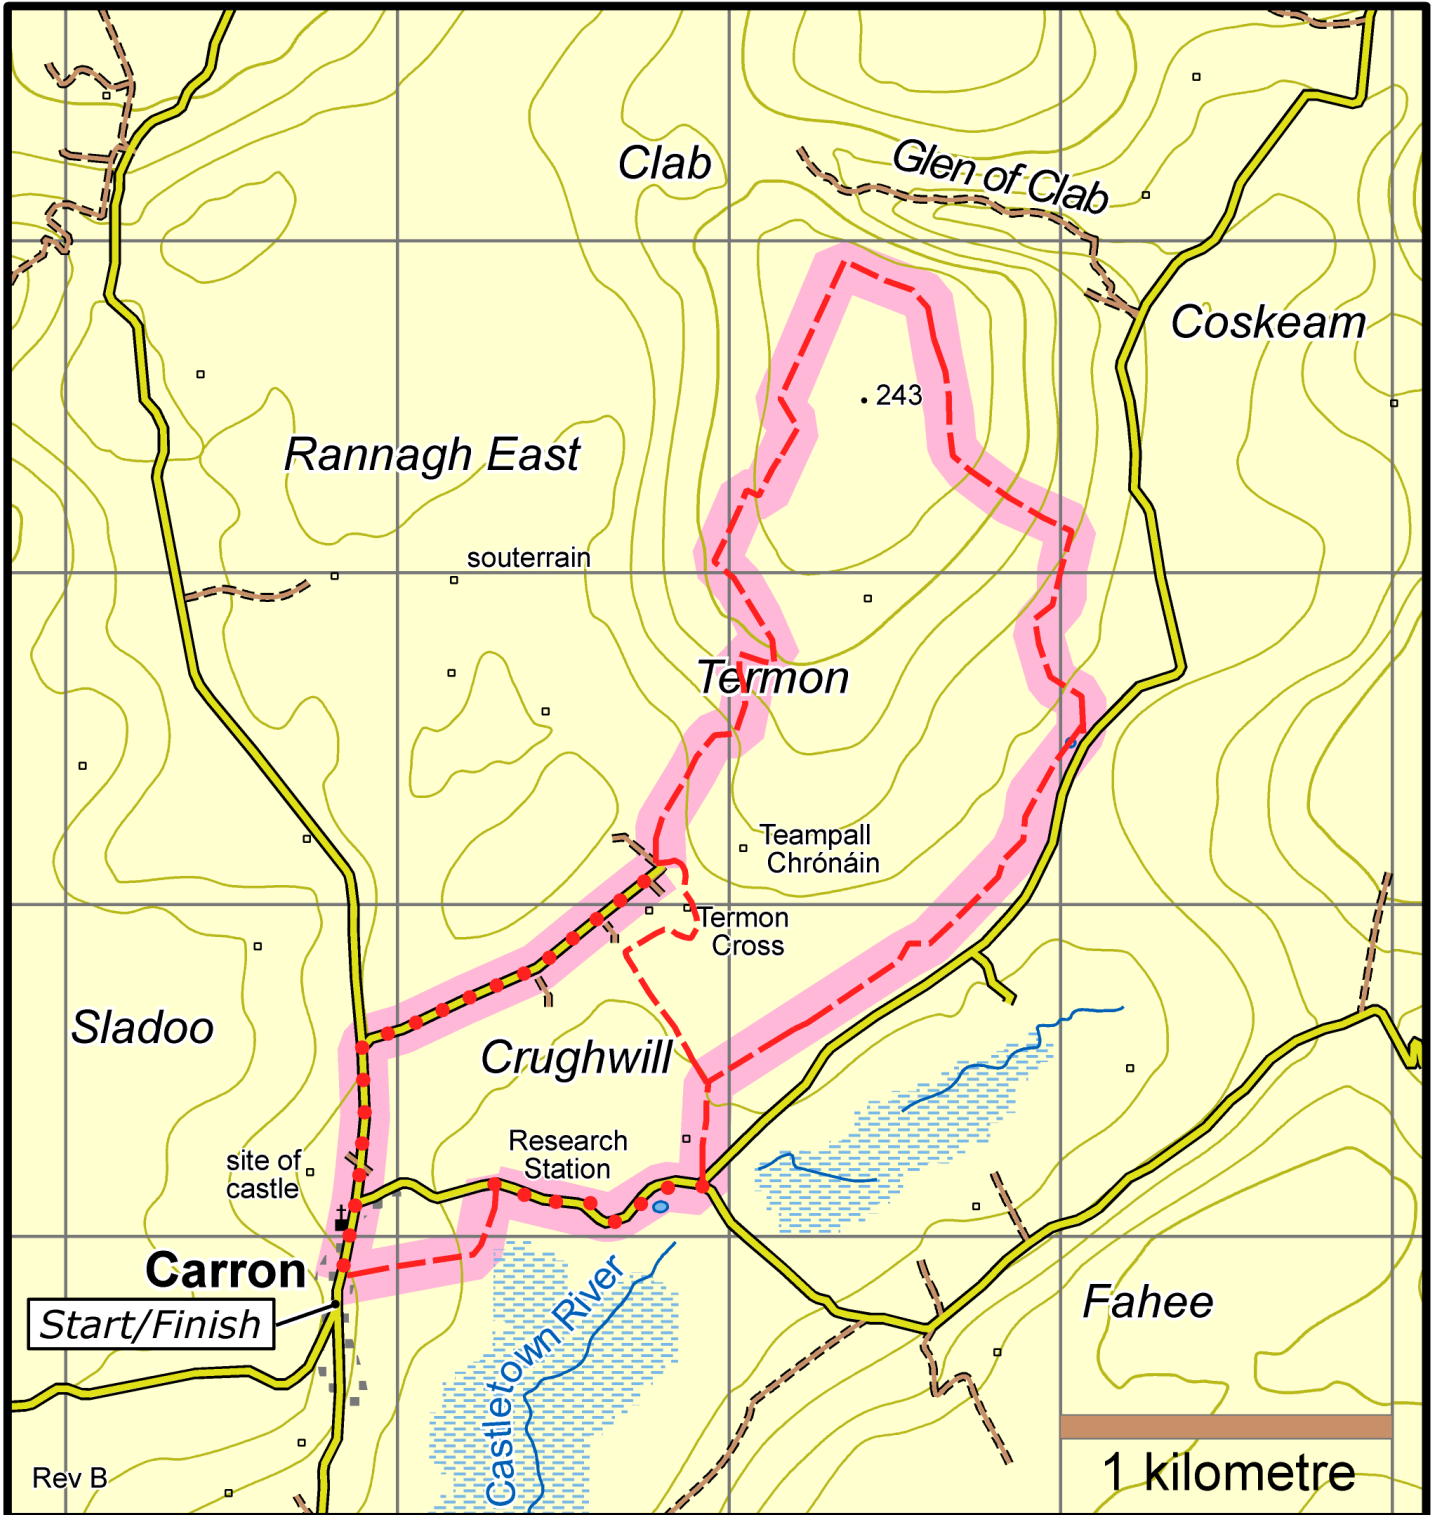

Carran Loop

This map is made available from Sport Ireland Trails, produced by EastWest mapping. The map is intended for personal use only and should not be modified, republished or transmitted in any form without the permission of Sport Ireland Trails. The representation of a track or path on this map does not indicate a right of way. The map includes Ordnance Survey Ireland data made available for display under Permit No. 8658. (c) Ordnance Survey Ireland / Government of Ireland.