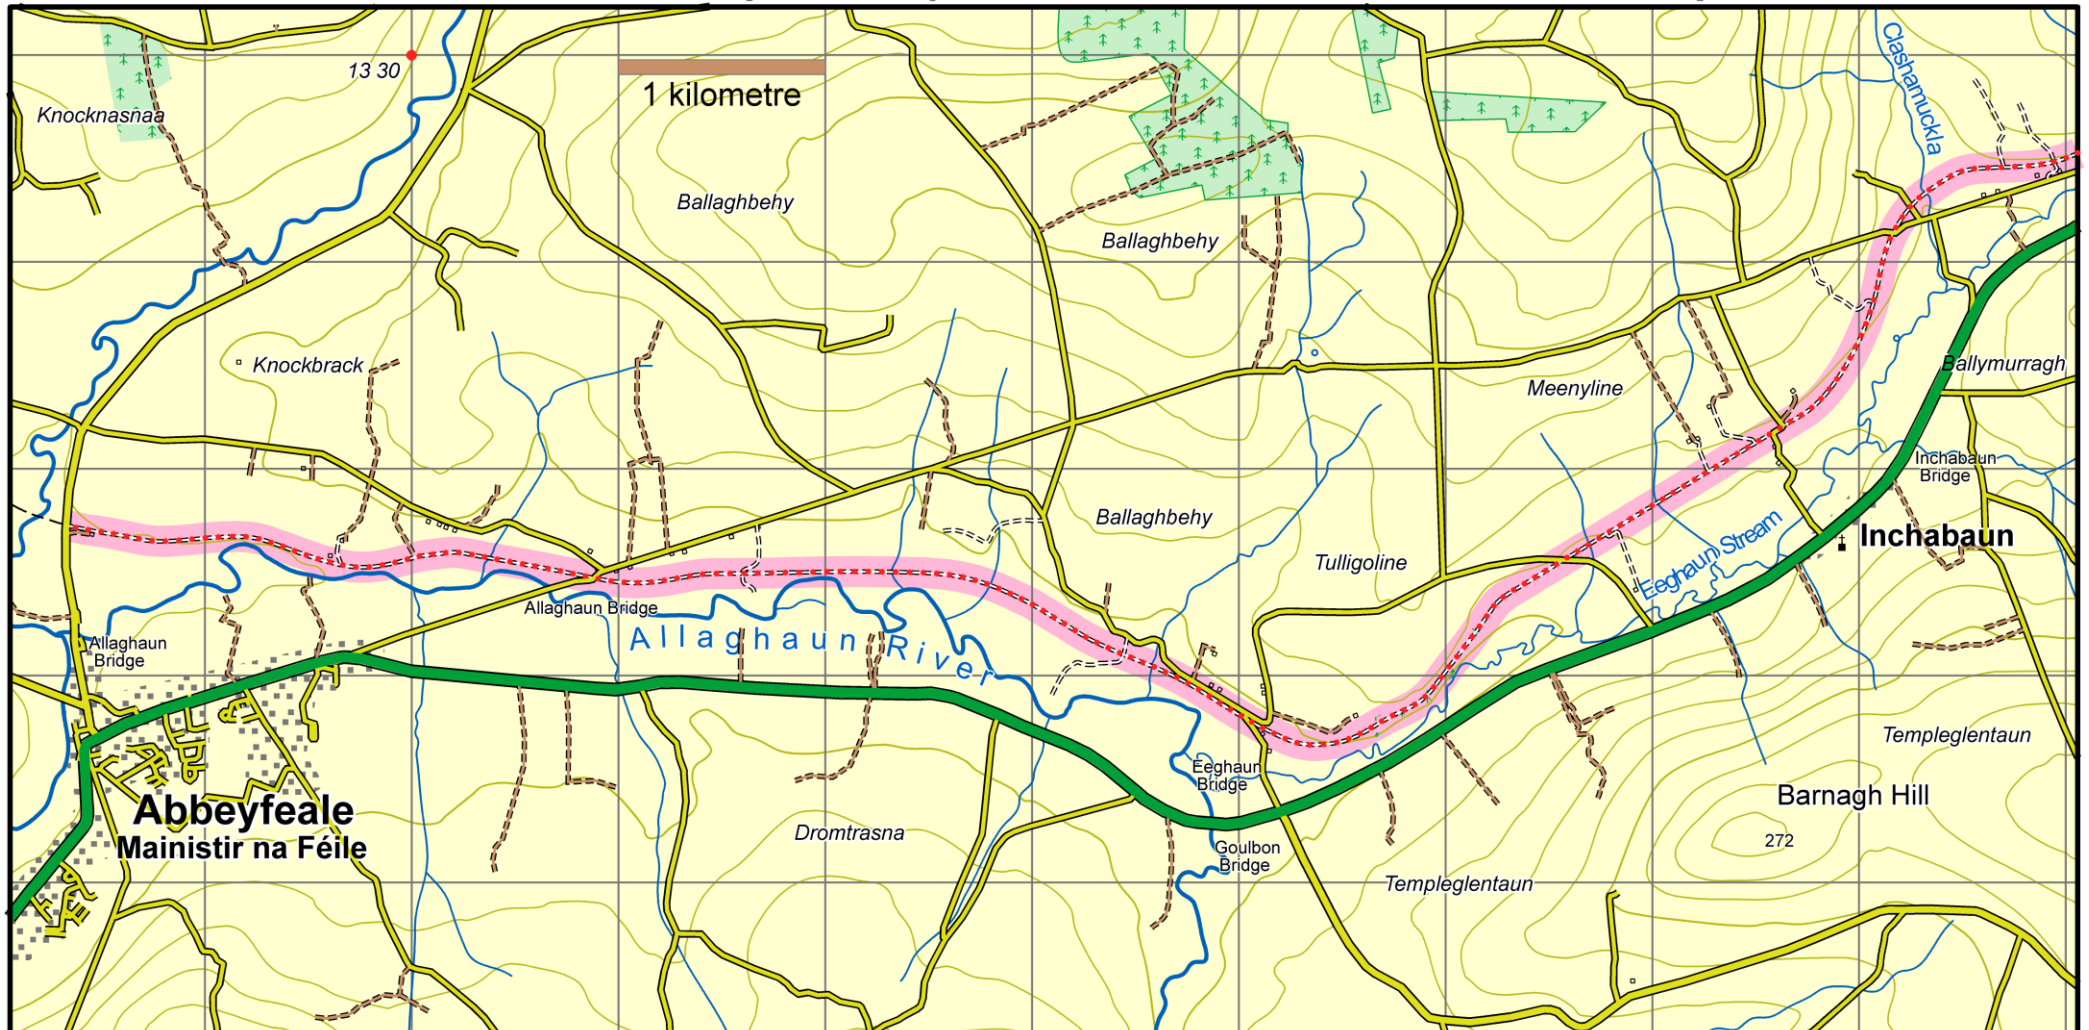

Limerick Greenway : Map 4 Clashamuckla to Abbeyfeale

This map is made available from Sport Ireland Trails, produced by EastWest mapping. The map is intended for personal use only and should not be modified, republished or transmitted in any form without the permission of Sport Ireland Trails. The representation of a track or path on this map does not indicate a right of way. The map includes Ordnance Survey Ireland data made available for display under Permit No. 8658. (c) Ordnance Survey Ireland / Government of Ireland.