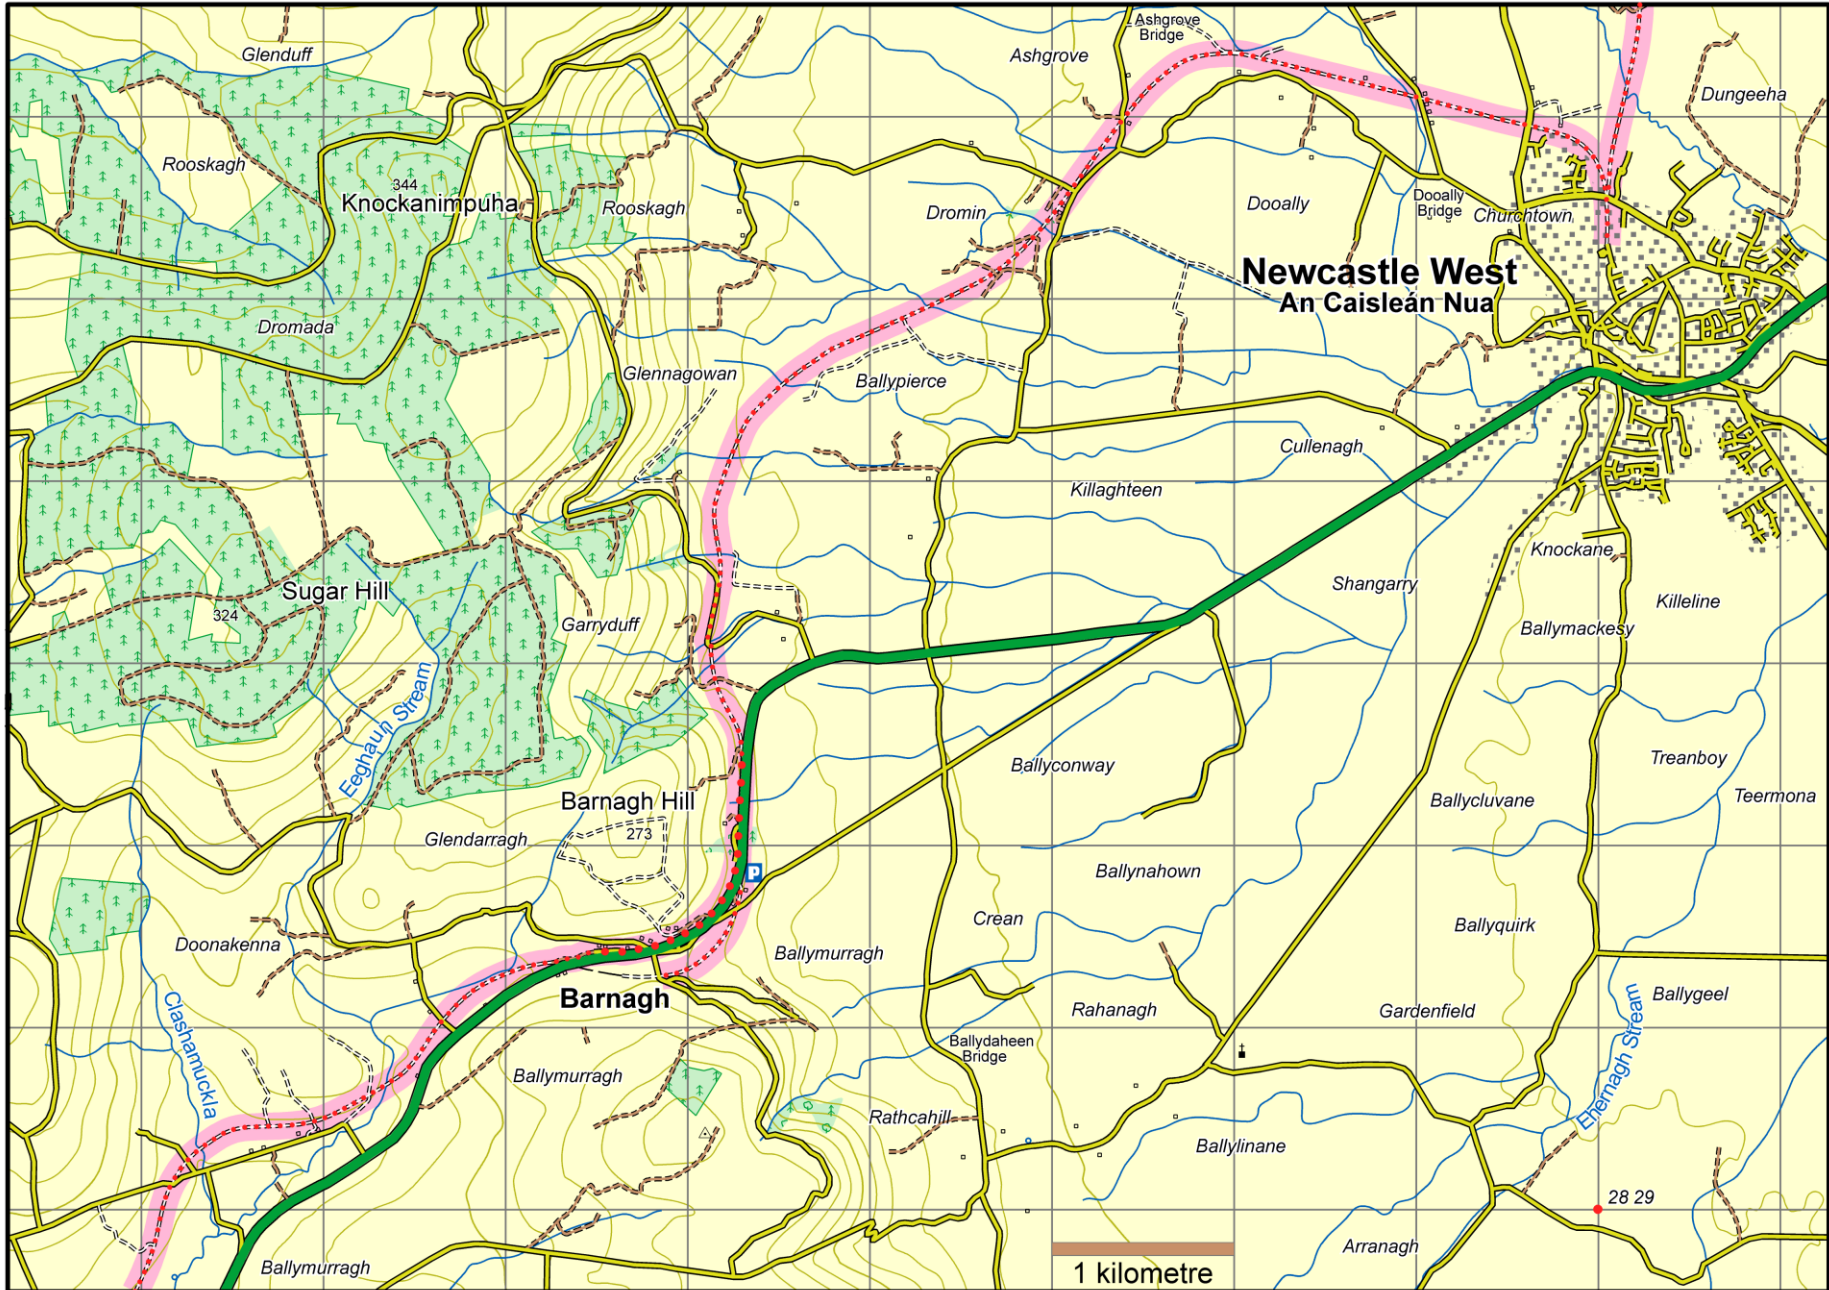

# Limerick Greenway : Map 3 Newcastle West to Cashamuckla

This map is made available from Sport Ireland Trails, produced by EastWest mapping. The map is intended for personal use only and should not be modified, republished or transmitted in any form without the permission of Sport Ireland Trails. The representation of a track or path on this map does not indicate a right of way. The map includes Ordnance Survey Ireland data made available for display under Permit No. 8658. (c) Ordnance Survey Ireland / Government of Ireland.