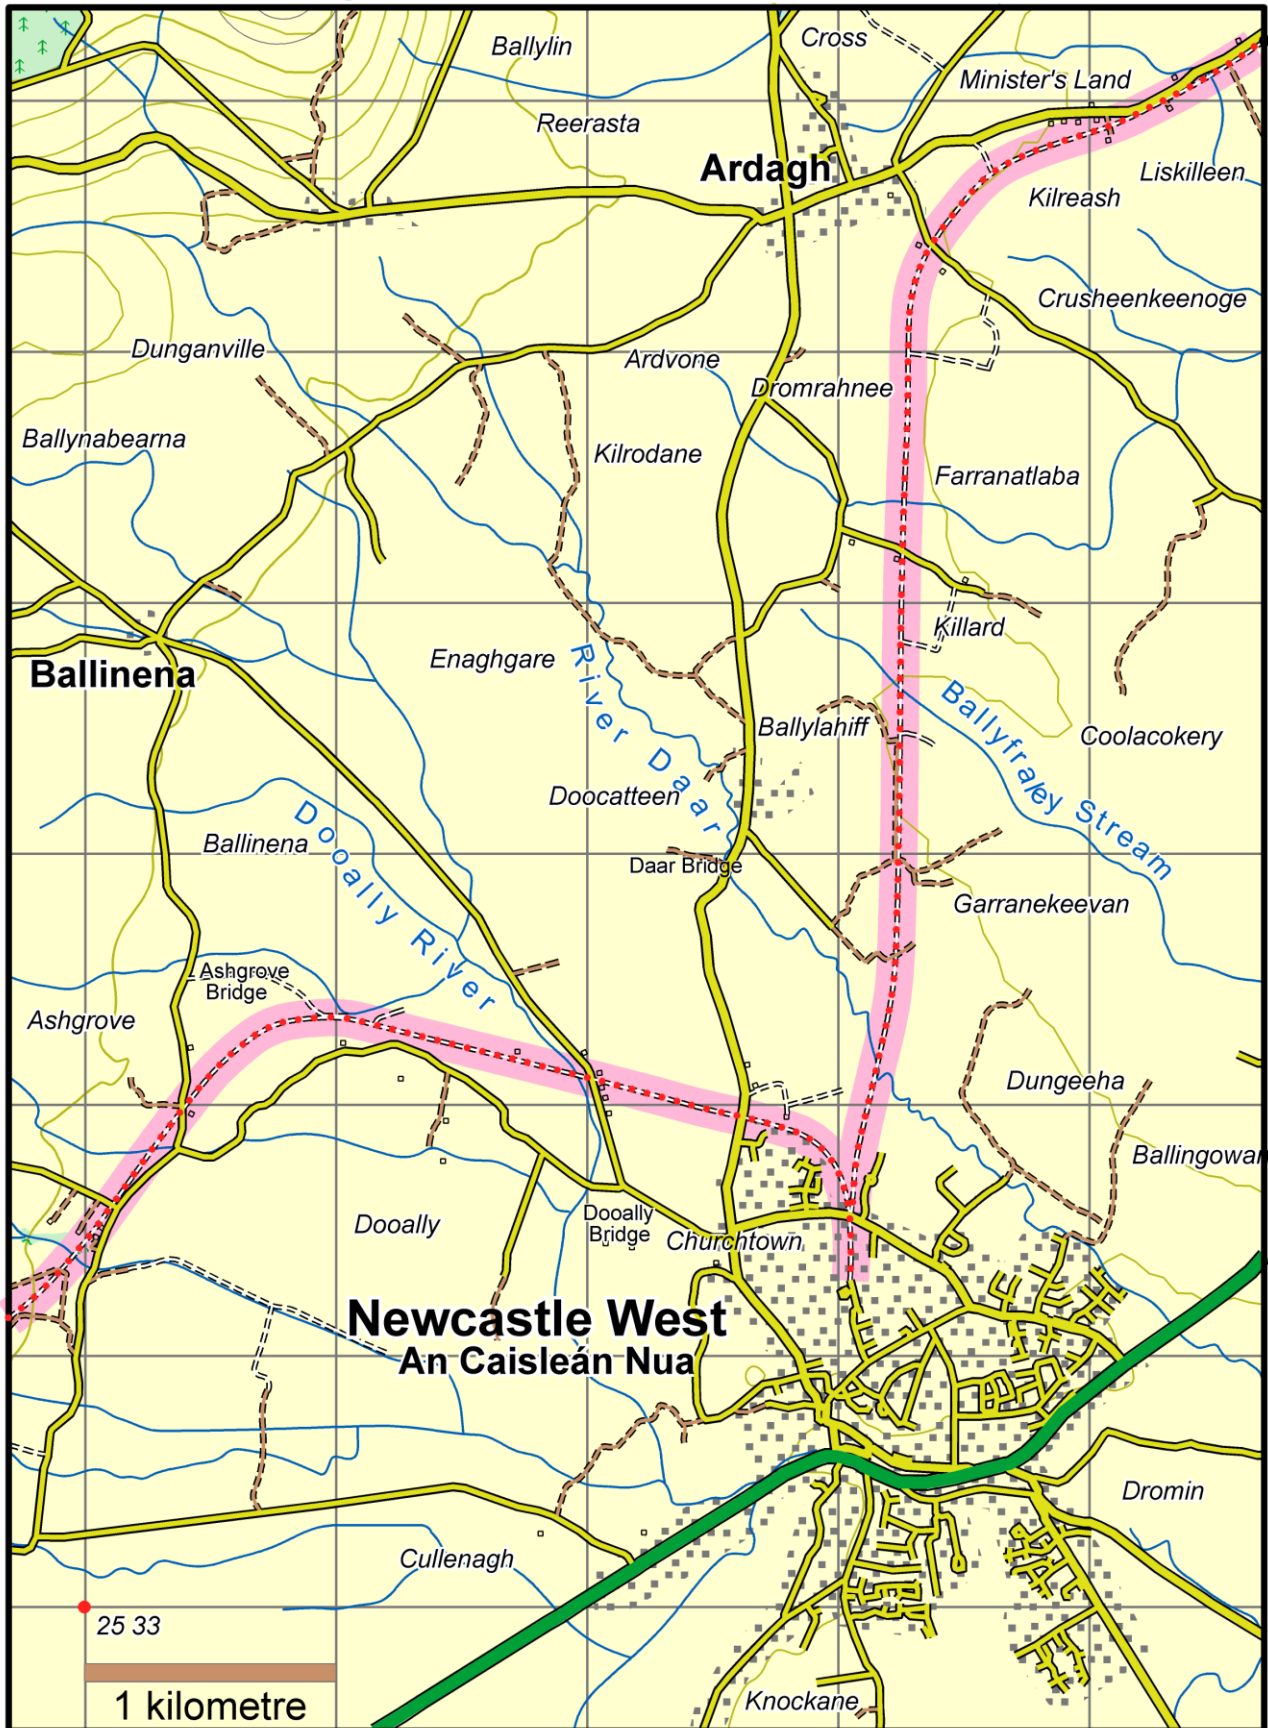

# Limerick Greenway : Map 2 Ardagh to Newcastle West

This map is made available from Sport Ireland Trails, produced by EastWest mapping. The map is intended for personal use only and should not be modified, republished or transmitted in any form without the permission of Sport Ireland Trails. The representation of a track or path on this map does not indicate a right of way. The map includes Ordnance Survey Ireland data made available for display under Permit No. 8658. (c) Ordnance Survey Ireland / Government of Ireland.