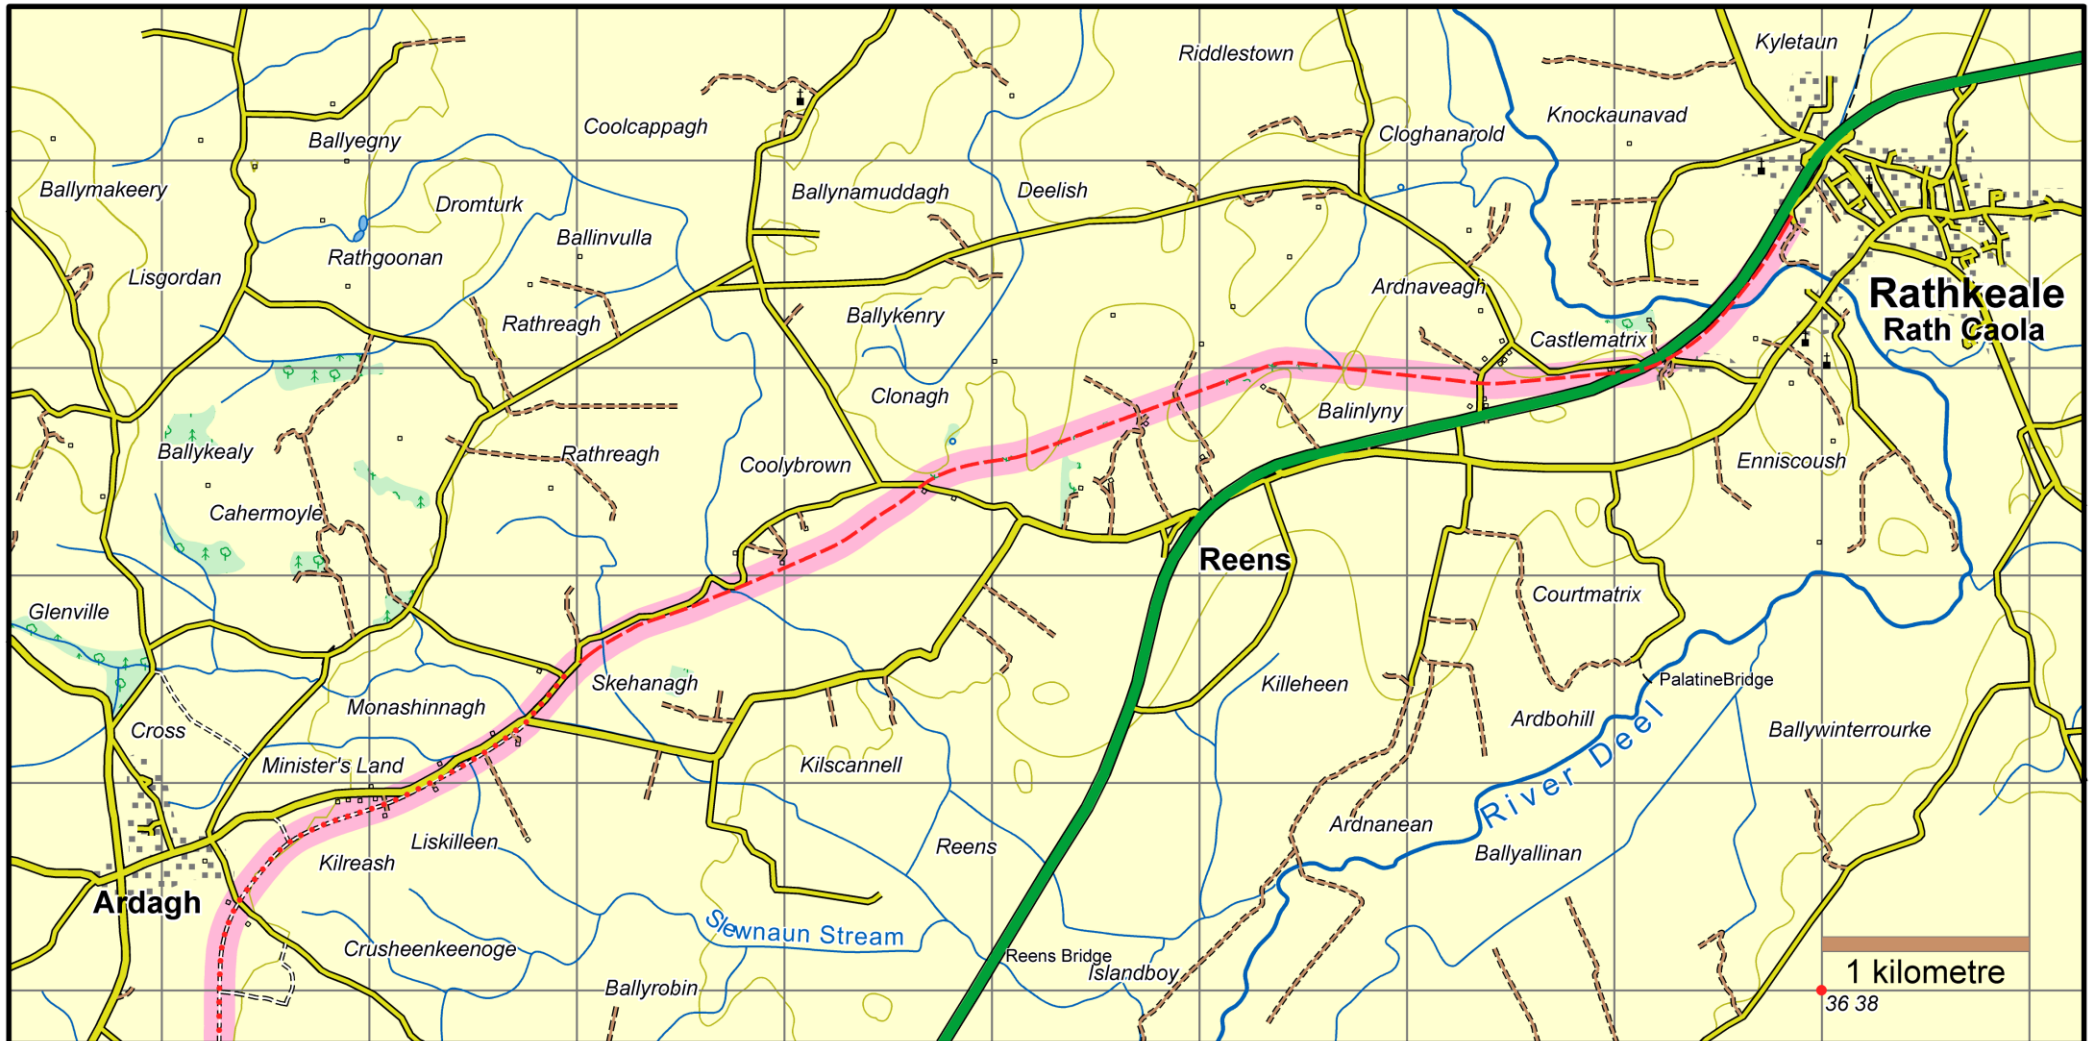

Limerick Greenway : Map 1 Rathkeale to Ardagh

This map is made available from Sport Ireland Trails, produced by EastWest mapping. The map is intended for personal use only and should not be modified, republished or transmitted in any form without the permission of Sport Ireland Trails. The representation of a track or path on this map does not indicate a right of way. The map includes Ordnance Survey Ireland data made available for display under Permit No. 8658. (c) Ordnance Survey Ireland / Government of Ireland.