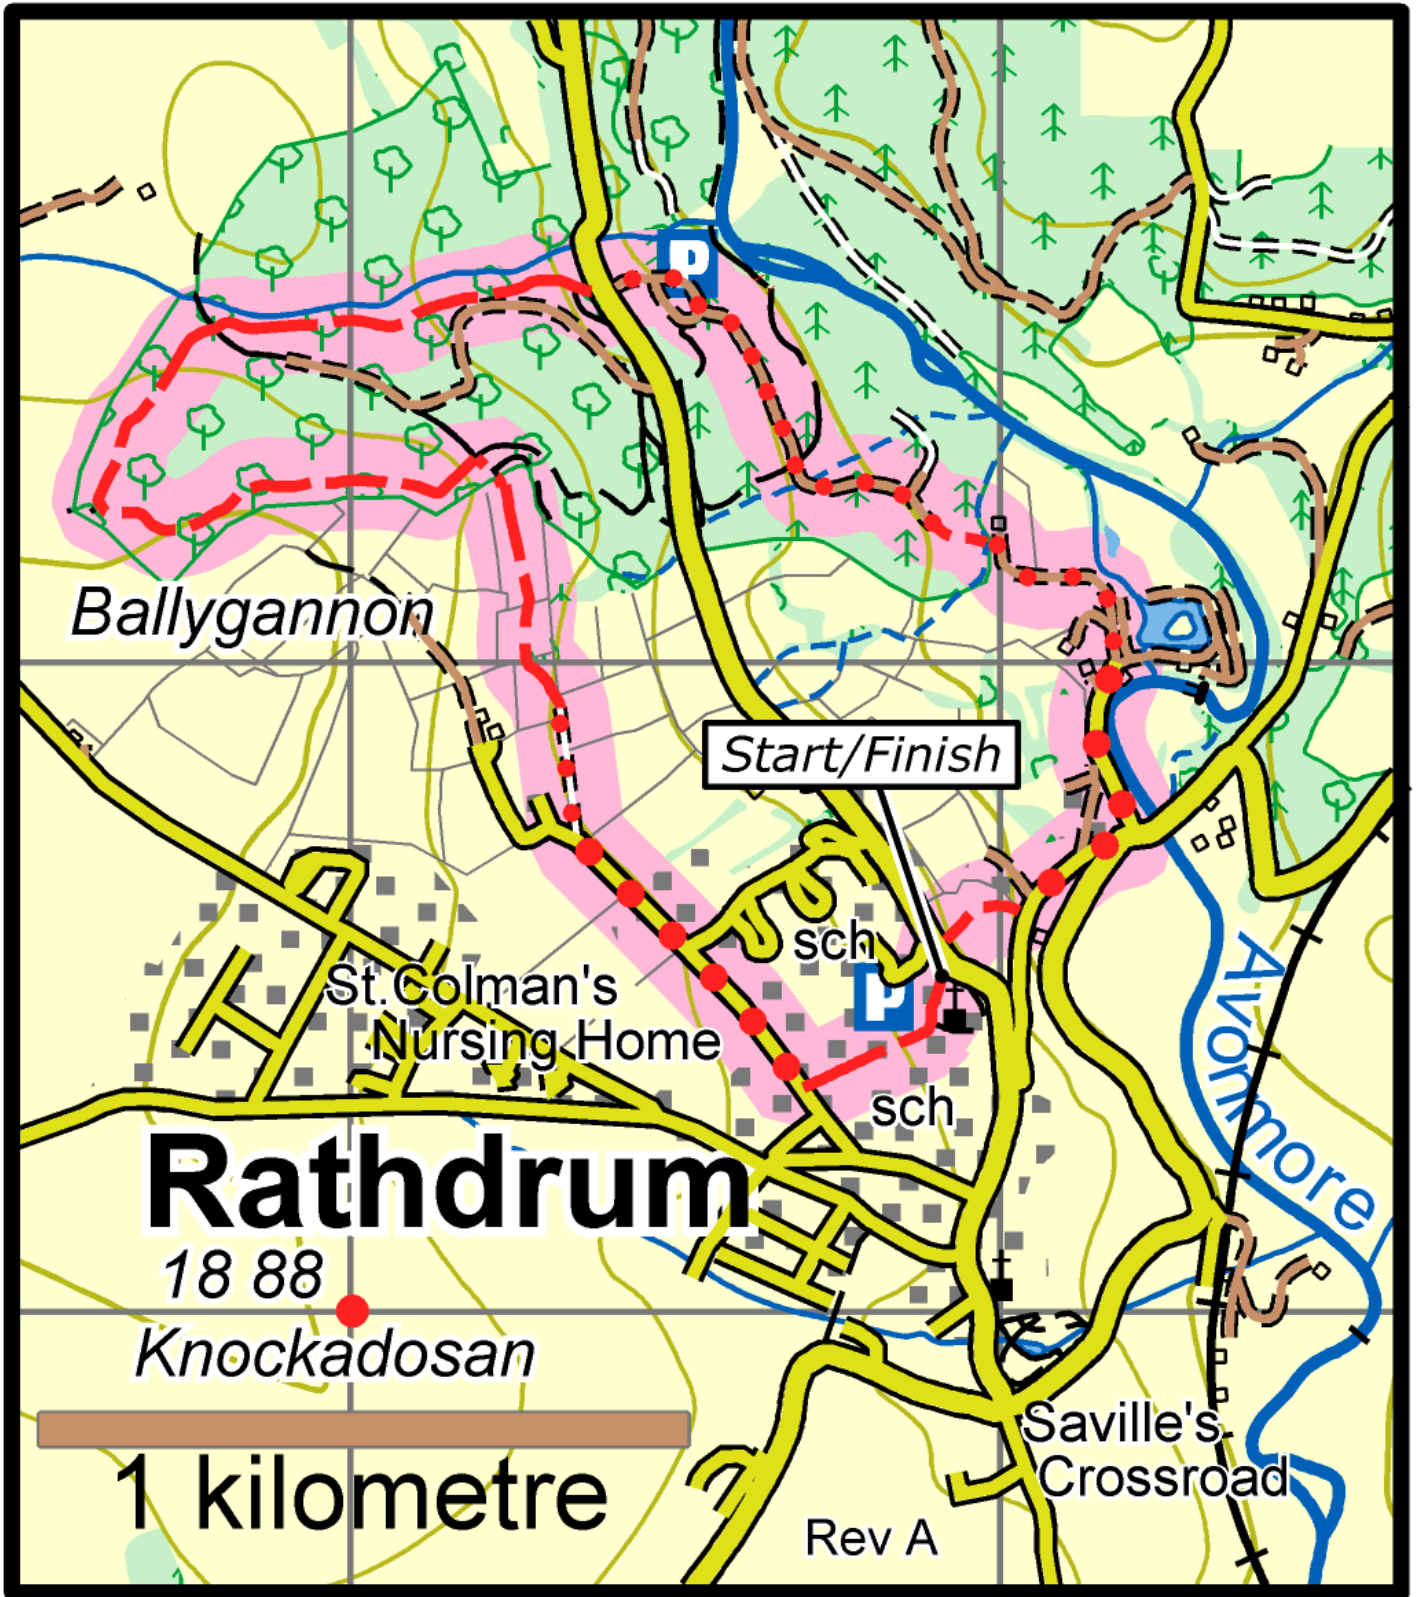

Jubilee Loop

This map is made available from Sport Ireland Trails, produced by EastWest mapping. The map is intended for personal use only and should not be modified, republished or transmitted in any form without the permission of Sport Ireland Trails. The representation of a track or path on this map does not indicate a right of way. The map includes Ordnance Survey Ireland data made available for display under Permit No. 8658. (c) Ordnance Survey Ireland / Government of Ireland.