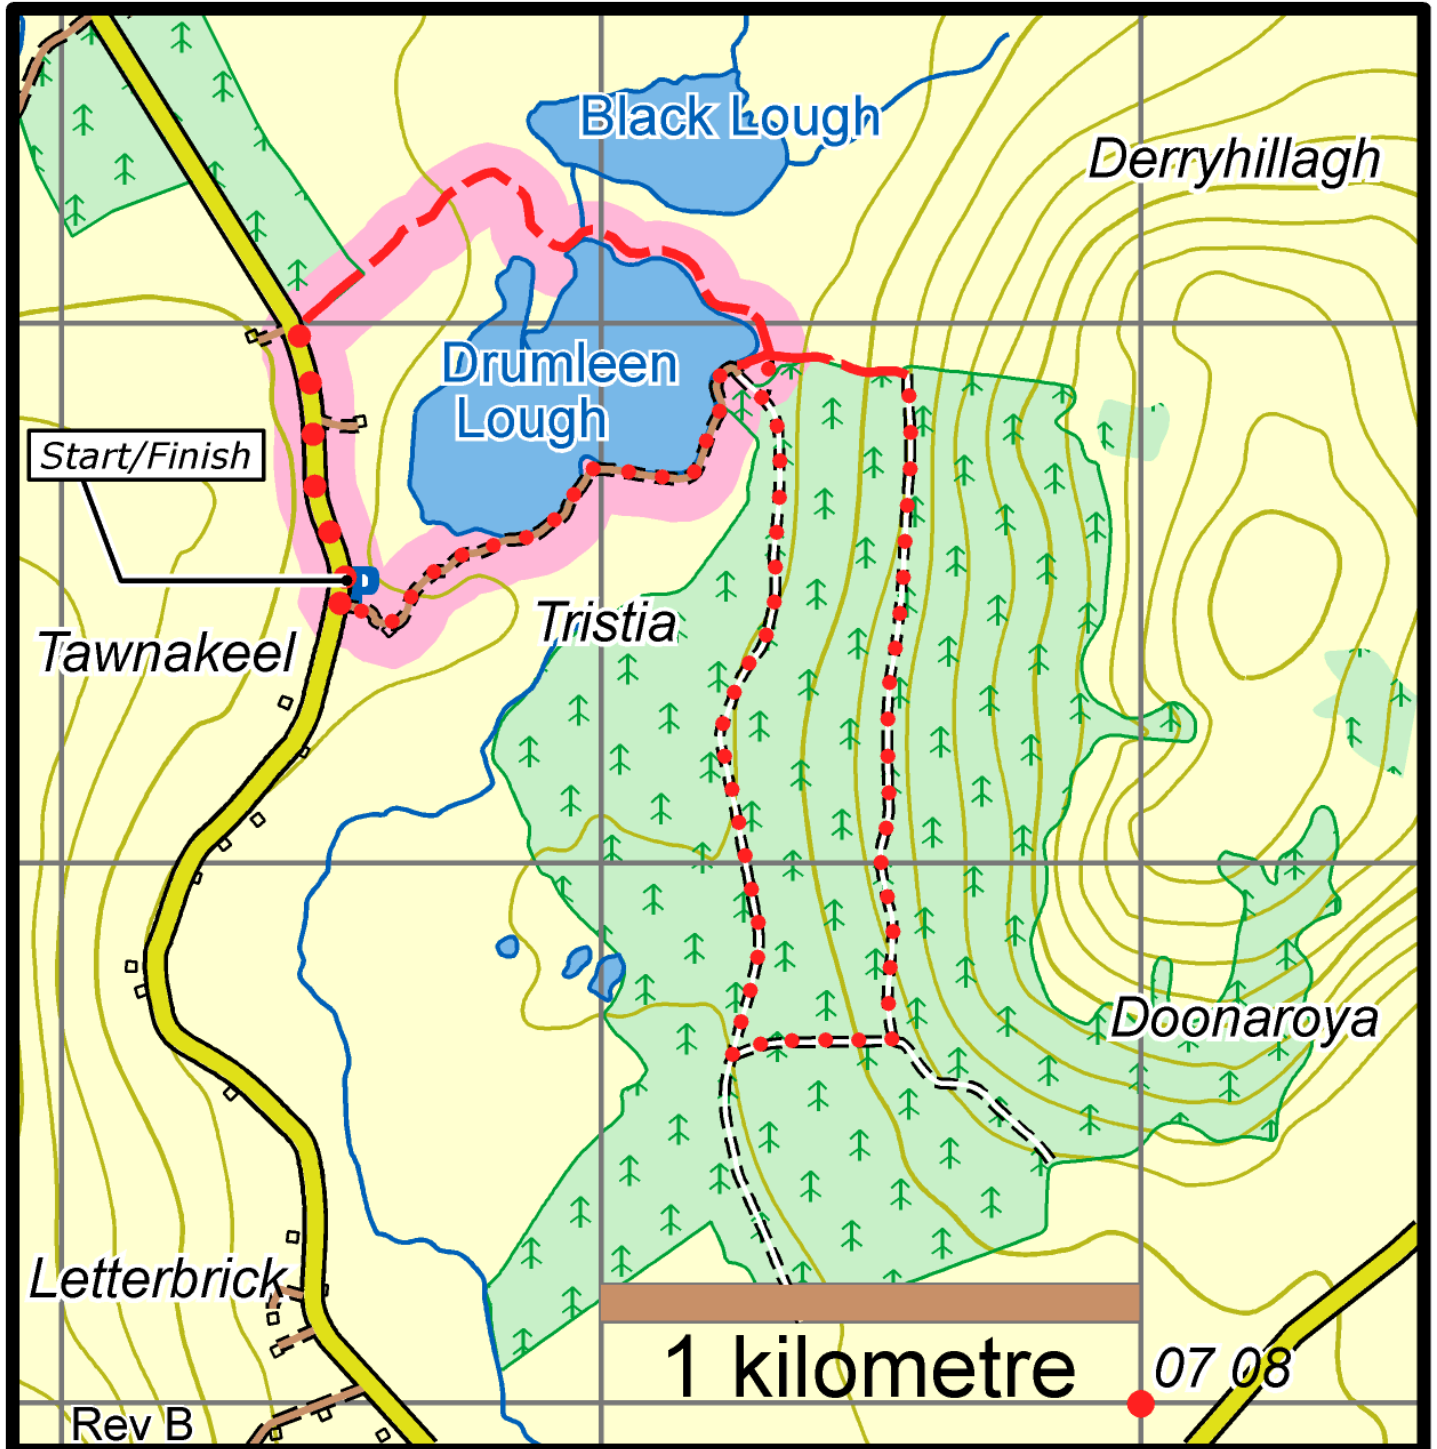

# Drumleen Loop

This map is made available from the National Trails Office / Irish Sports Council, produced by EastWest mapping. The map is intended for personal use only and should not be modified, republished or transmitted in any form without the permission of the Irish Sports Council's National Trails Office. The representation of a track or path on this map does not indicate a right of way. The map includes Ordnance Survey Ireland data made available for display under Permit No. 8658. (c) Ordnance Survey Ireland / Government of Ireland.