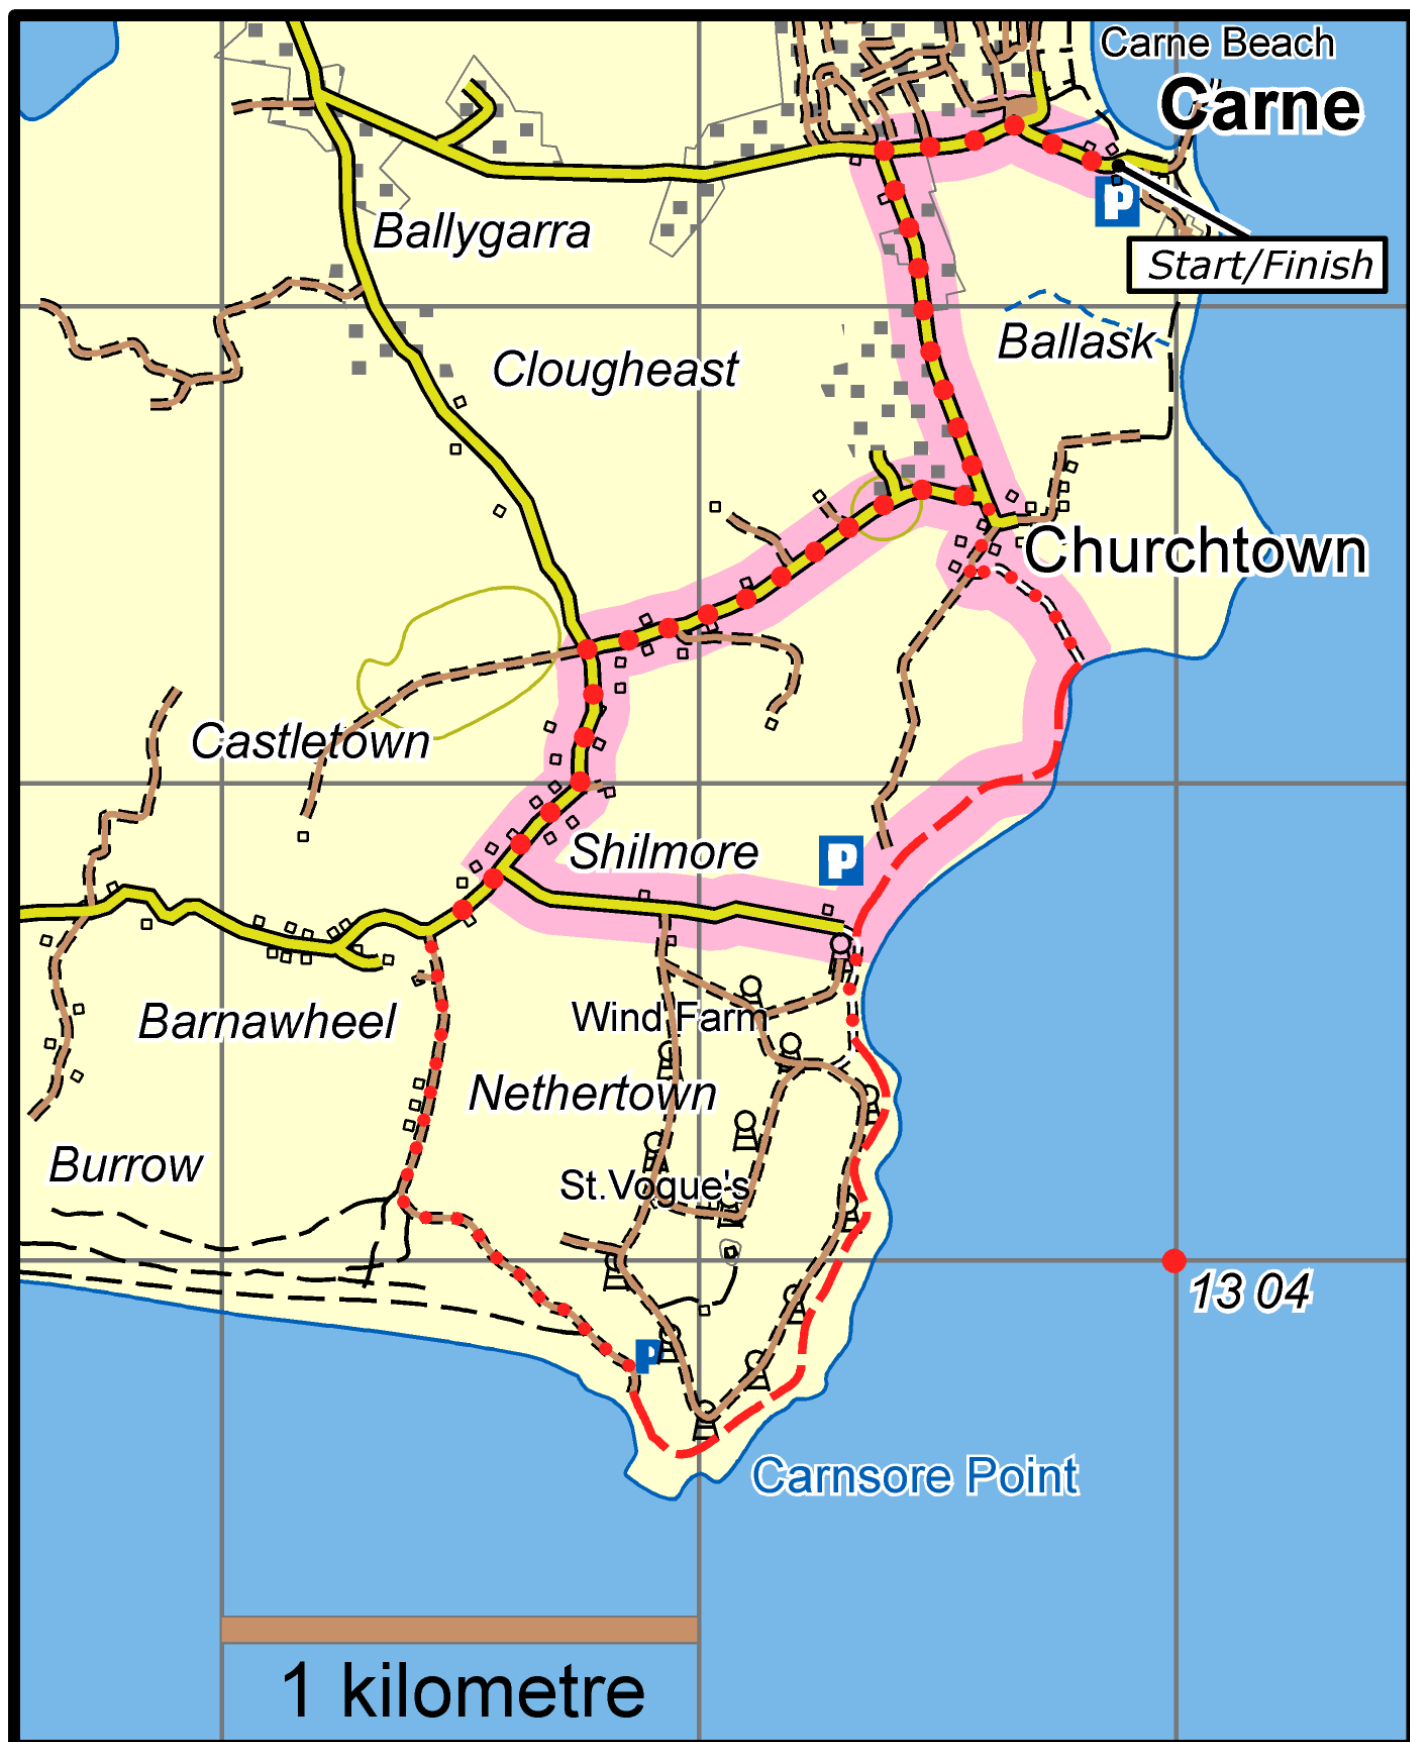

Carne Churchtown Trail

This map is made available from Sport Ireland Trails, produced by EastWest mapping. The map is intended for personal use only and should not be modified, republished or transmitted in any form without the permission of Sport Ireland Trails. The representation of a track or path on this map does not indicate a right of way.