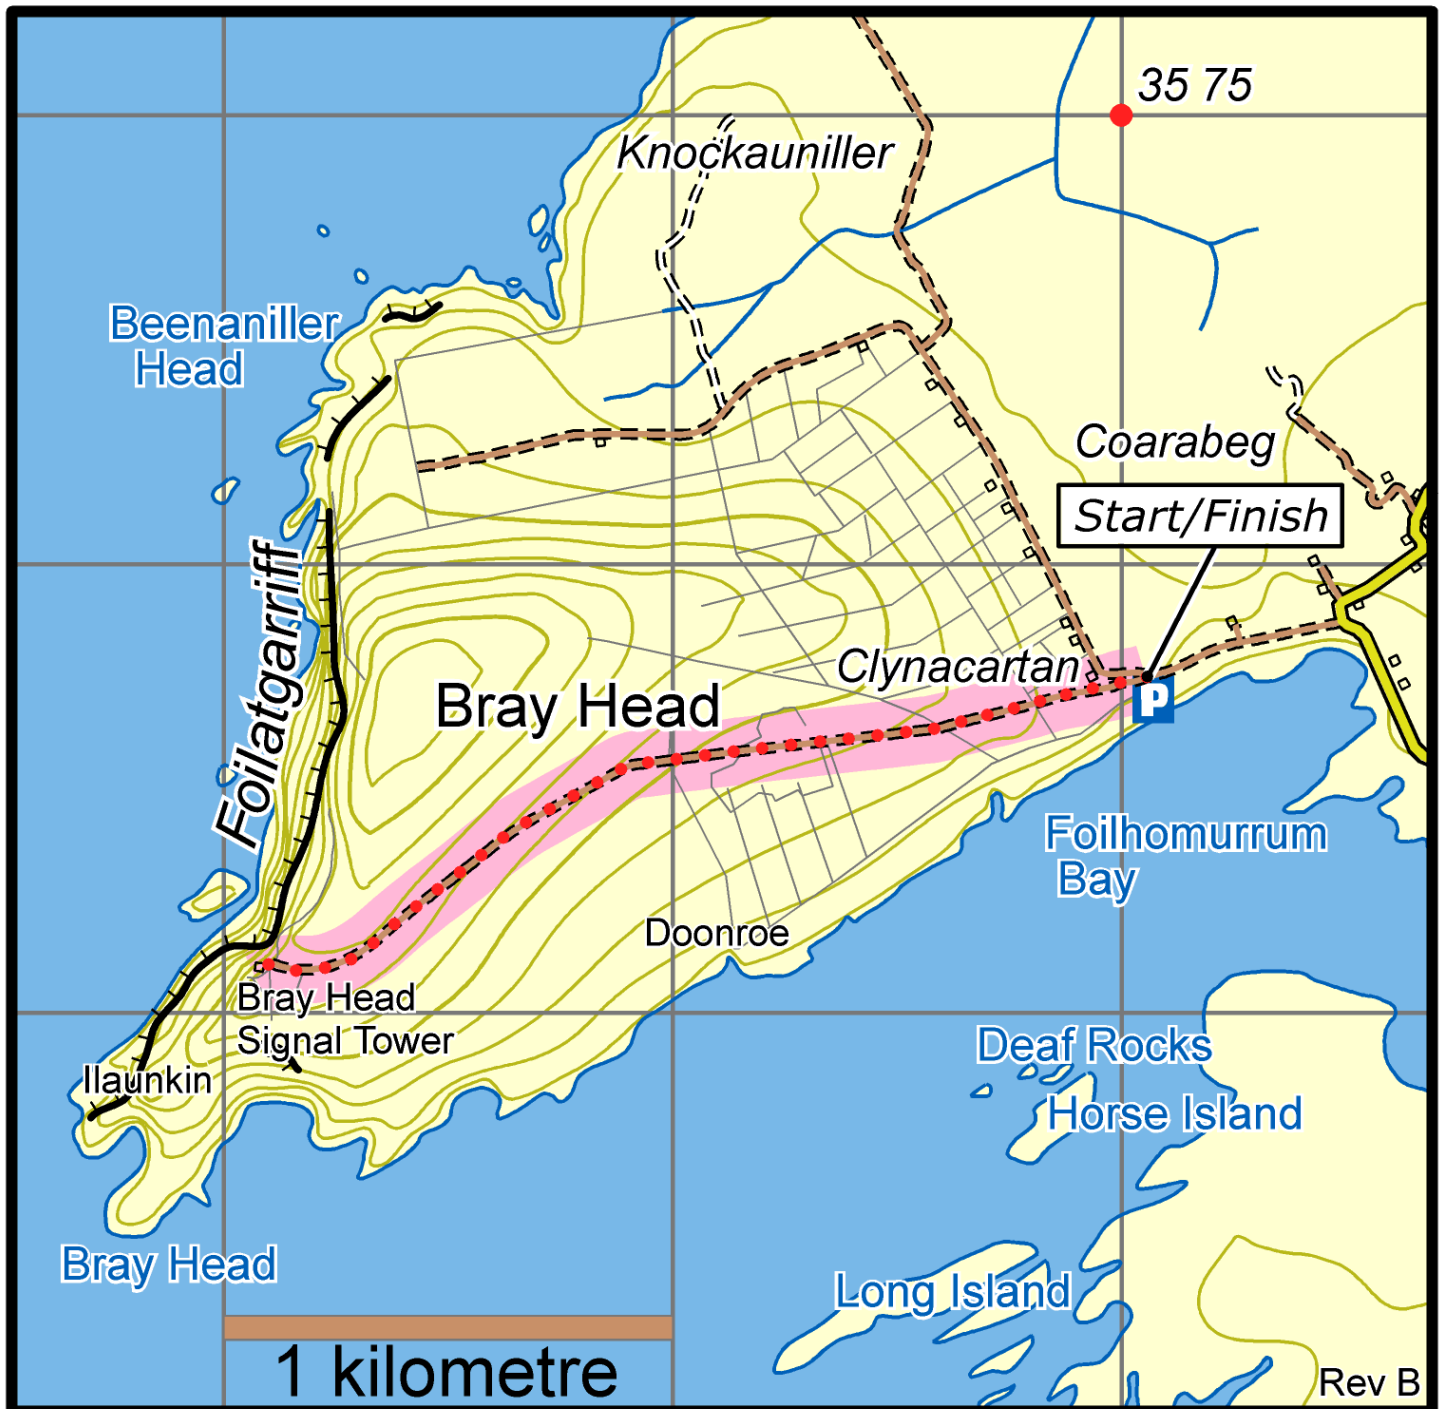

Bray Head Walk

This map is made available from Sport Ireland Trails, produced by EastWest mapping. The map is intended for personal use only and should not be modified, republished or transmitted in any form without the permission of Sport Ireland Trails. The representation of a track or path on this map does not indicate a right of way.