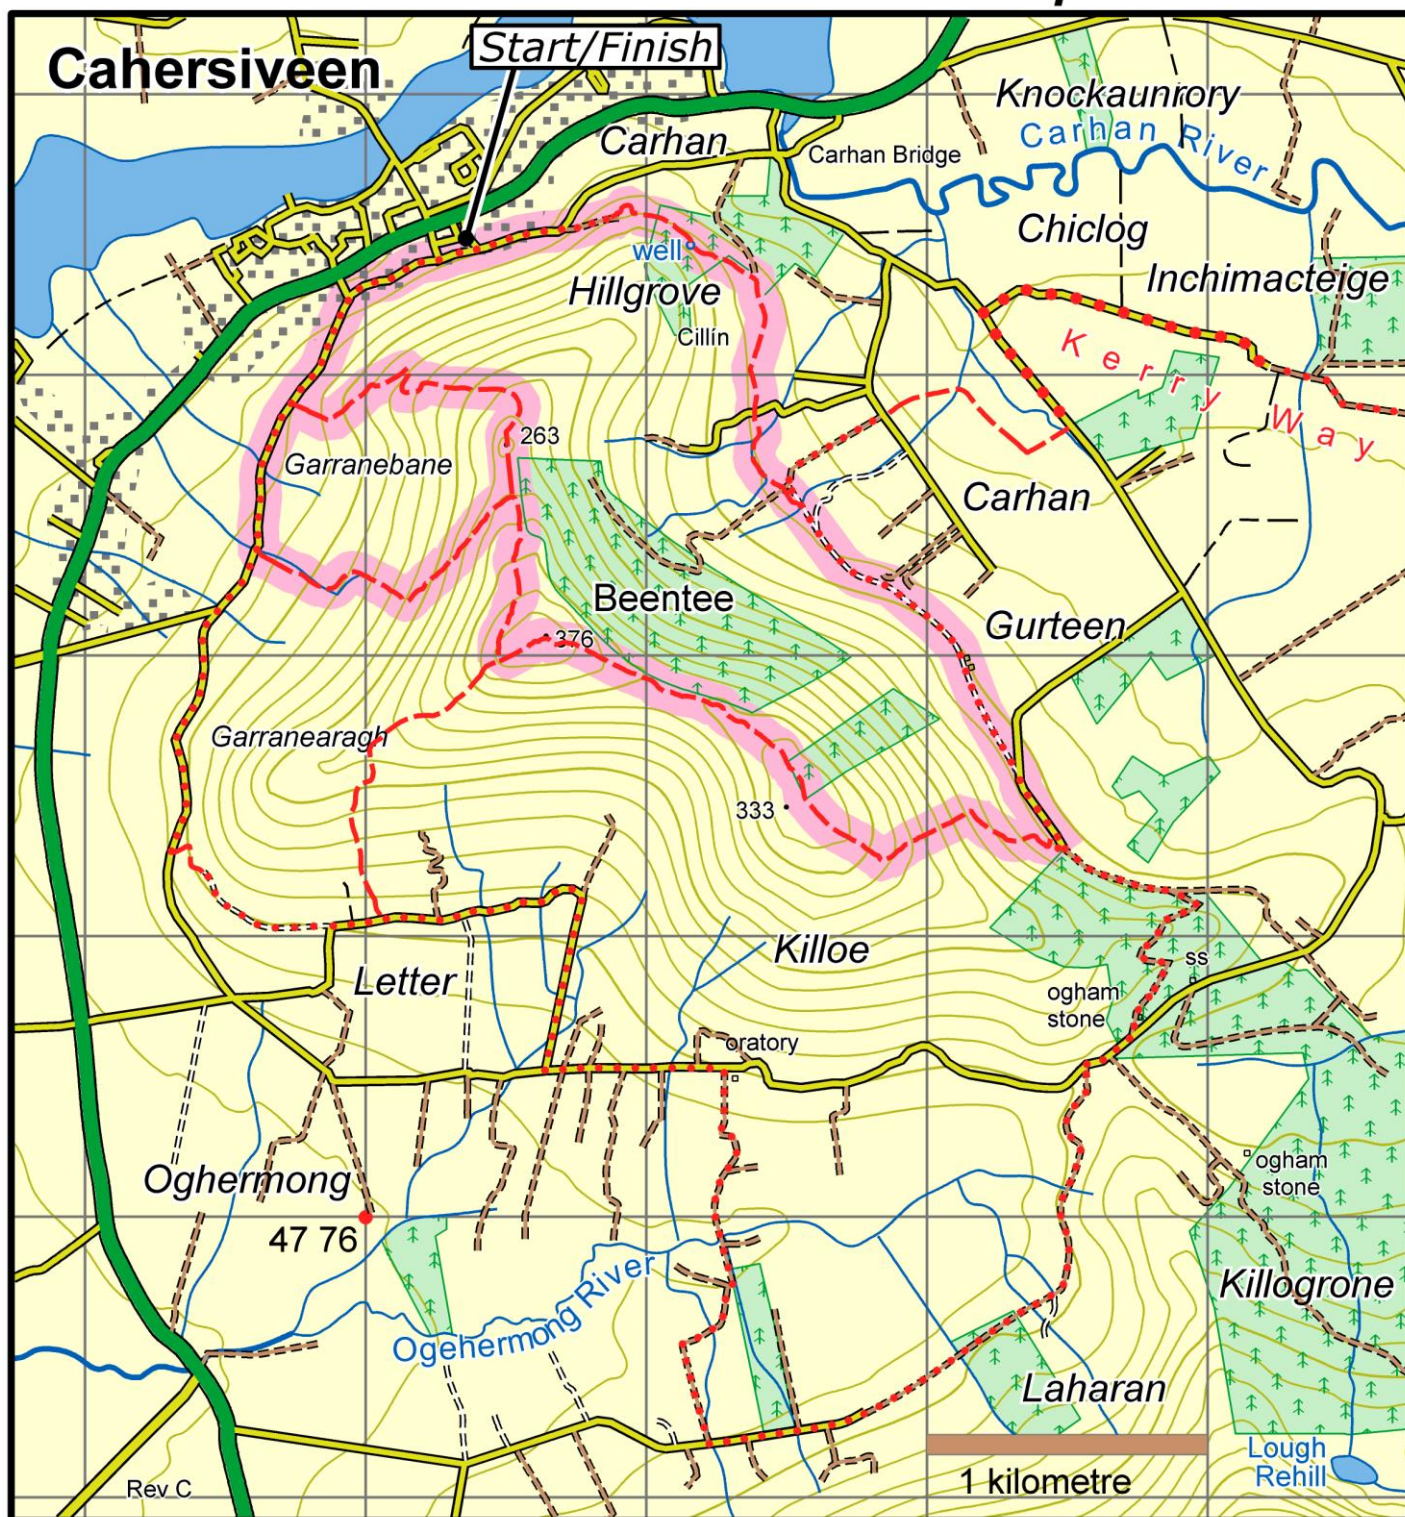

Cahersiveen Beentee Loop Walk

This map is made available from Sport Ireland Trails, produced by EastWest mapping. The map is intended for personal use only and should not be modified, republished or transmitted in any form without the permission of Sport Ireland Trails. The representation of a track or path on this map does not indicate a right of way. The map includes Ordnance Survey Ireland data made available for display under Permit No. 8658. (c) Ordnance Survey Ireland / Government of Ireland.