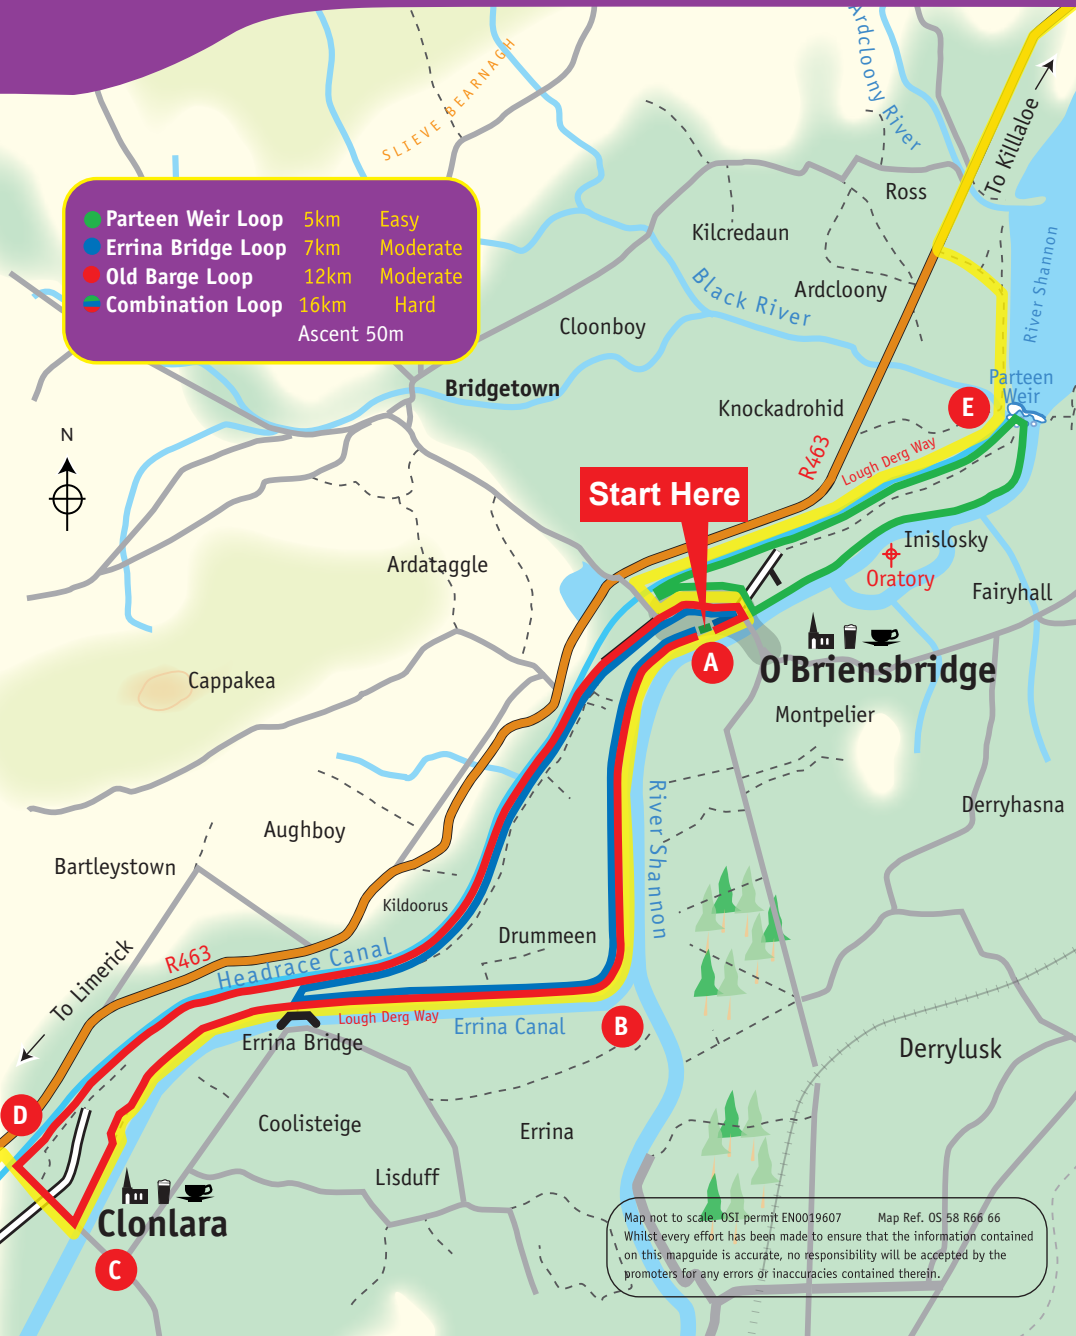

O'Briensbridge Trailhead

O'Briensbridge Loop Walks

● Parteen Weir Loop	5km	Easy
● Errina Bridge Loop	7km	Moderate
● Old Barge Loop	12km	Moderate
● Combination Loop	16km	Hard
Ascent 50m		

Map not to scale. OSI permit EN0019607 Map Ref. OS 58 R66 66
Whilst every effort has been made to ensure that the information contained on this mapguide is accurate, no responsibility will be accepted by the promoters for any errors or inaccuracies contained therein.