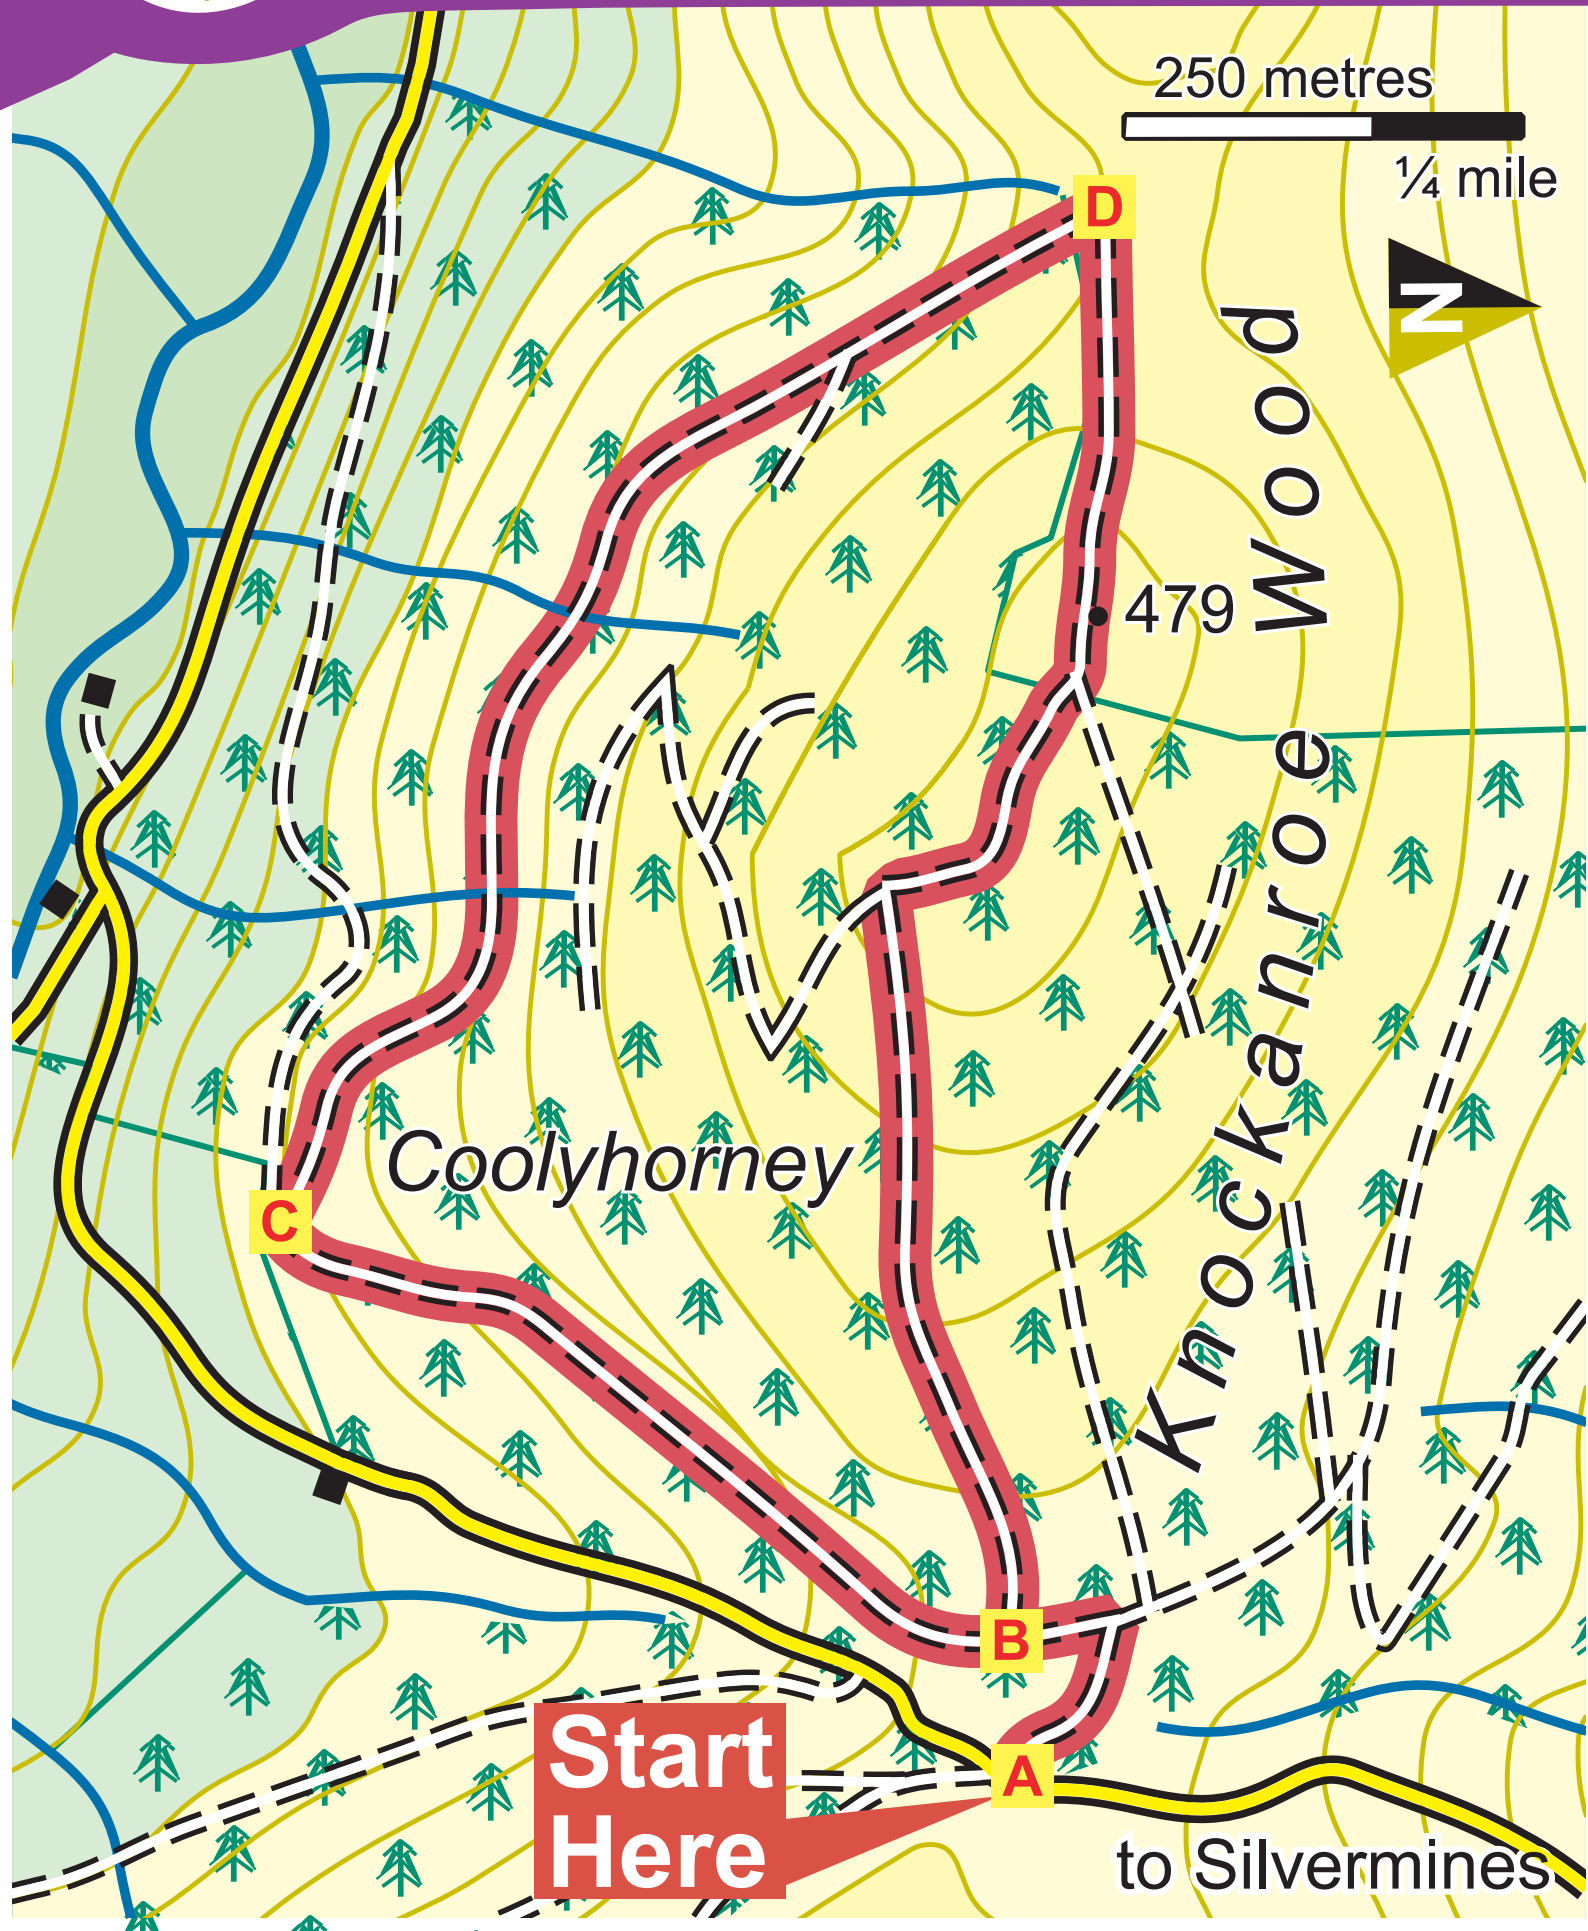

# Trailhead 58

Loop 58

## Knockanroe Wood Loop

250 metres

1/4 mile

479

Coolyhorney

Knockanroe Wood

Start Here

to Silvermines