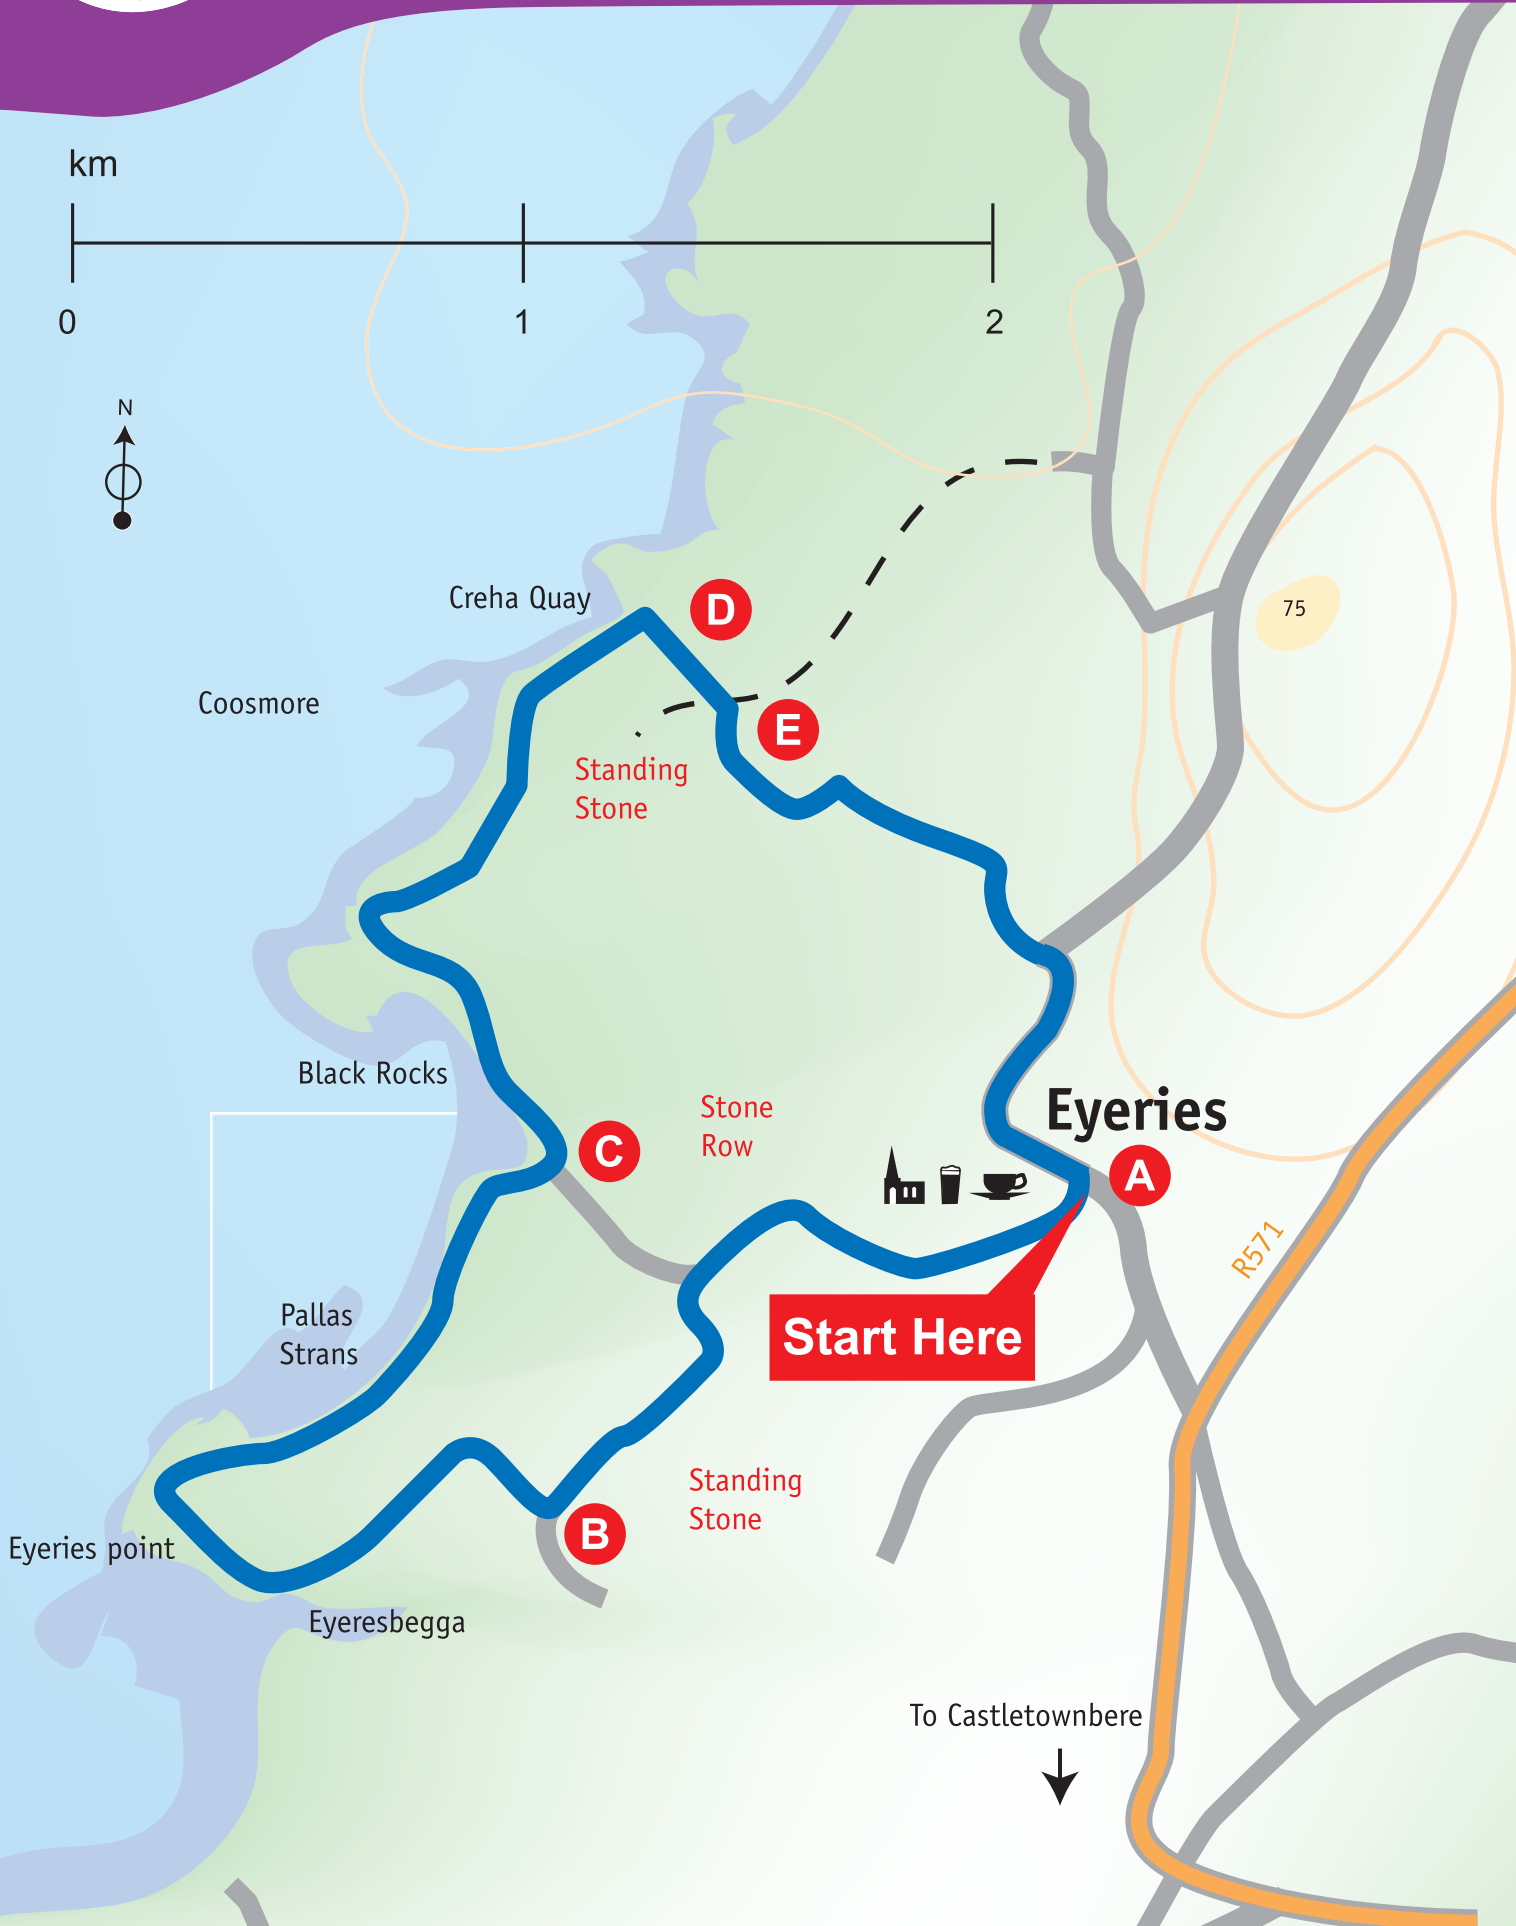

Trailhead 17

Loop 17A

Creha Quay Loop

km

Creha Quay

D

Coosmore

Standing Stone

E

75

Black Rocks

Stone Row

Eyeries

C

Start Here

A

R571

Pallas Strans

Standing Stone

B

Eyeries point

Eyeresbegga

To Castletownbere