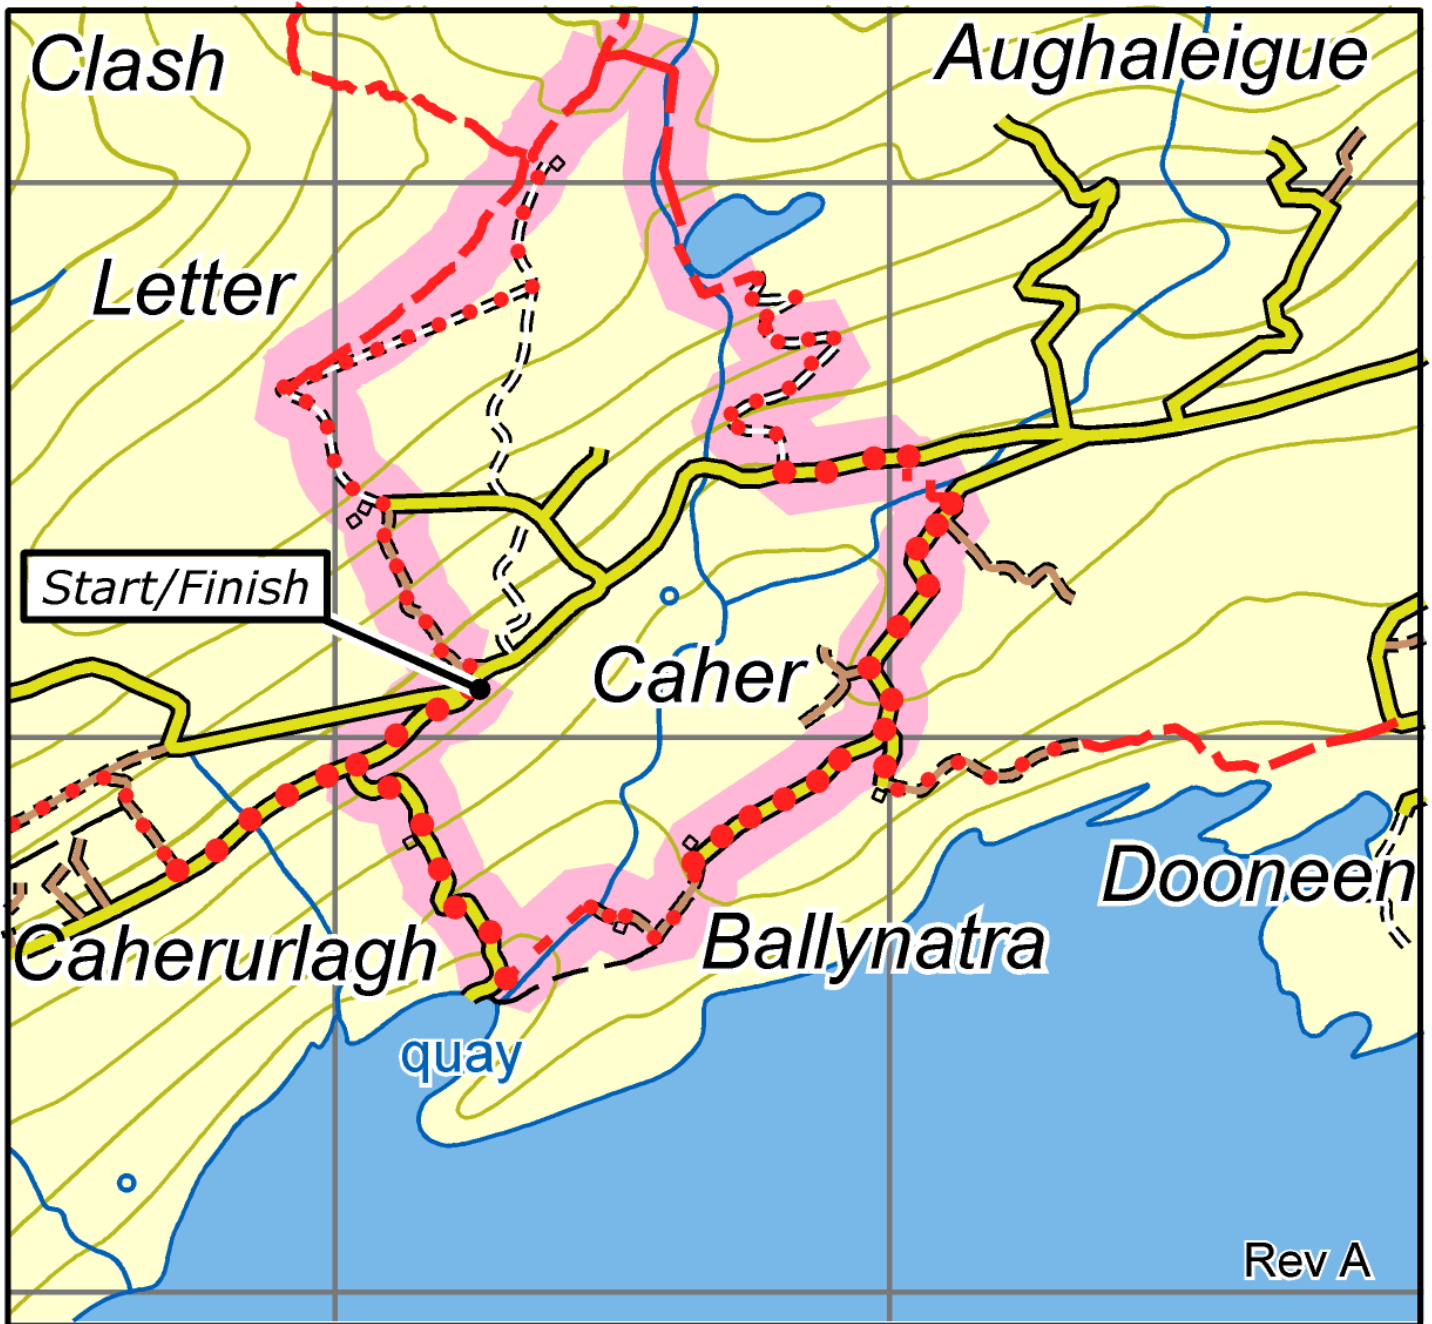

Caher Loop

This map is made available from Sport Ireland Trails, produced by EastWest mapping. The map is intended for personal use only and should not be modified, republished or transmitted in any form without the permission of Sport Ireland Trails. The representation of a track or path on this map does not indicate a right of way. The map includes Ordnance Survey Ireland data made available for display under Permit No. 8658. (c) Ordnance Survey Ireland / Government of Ireland.