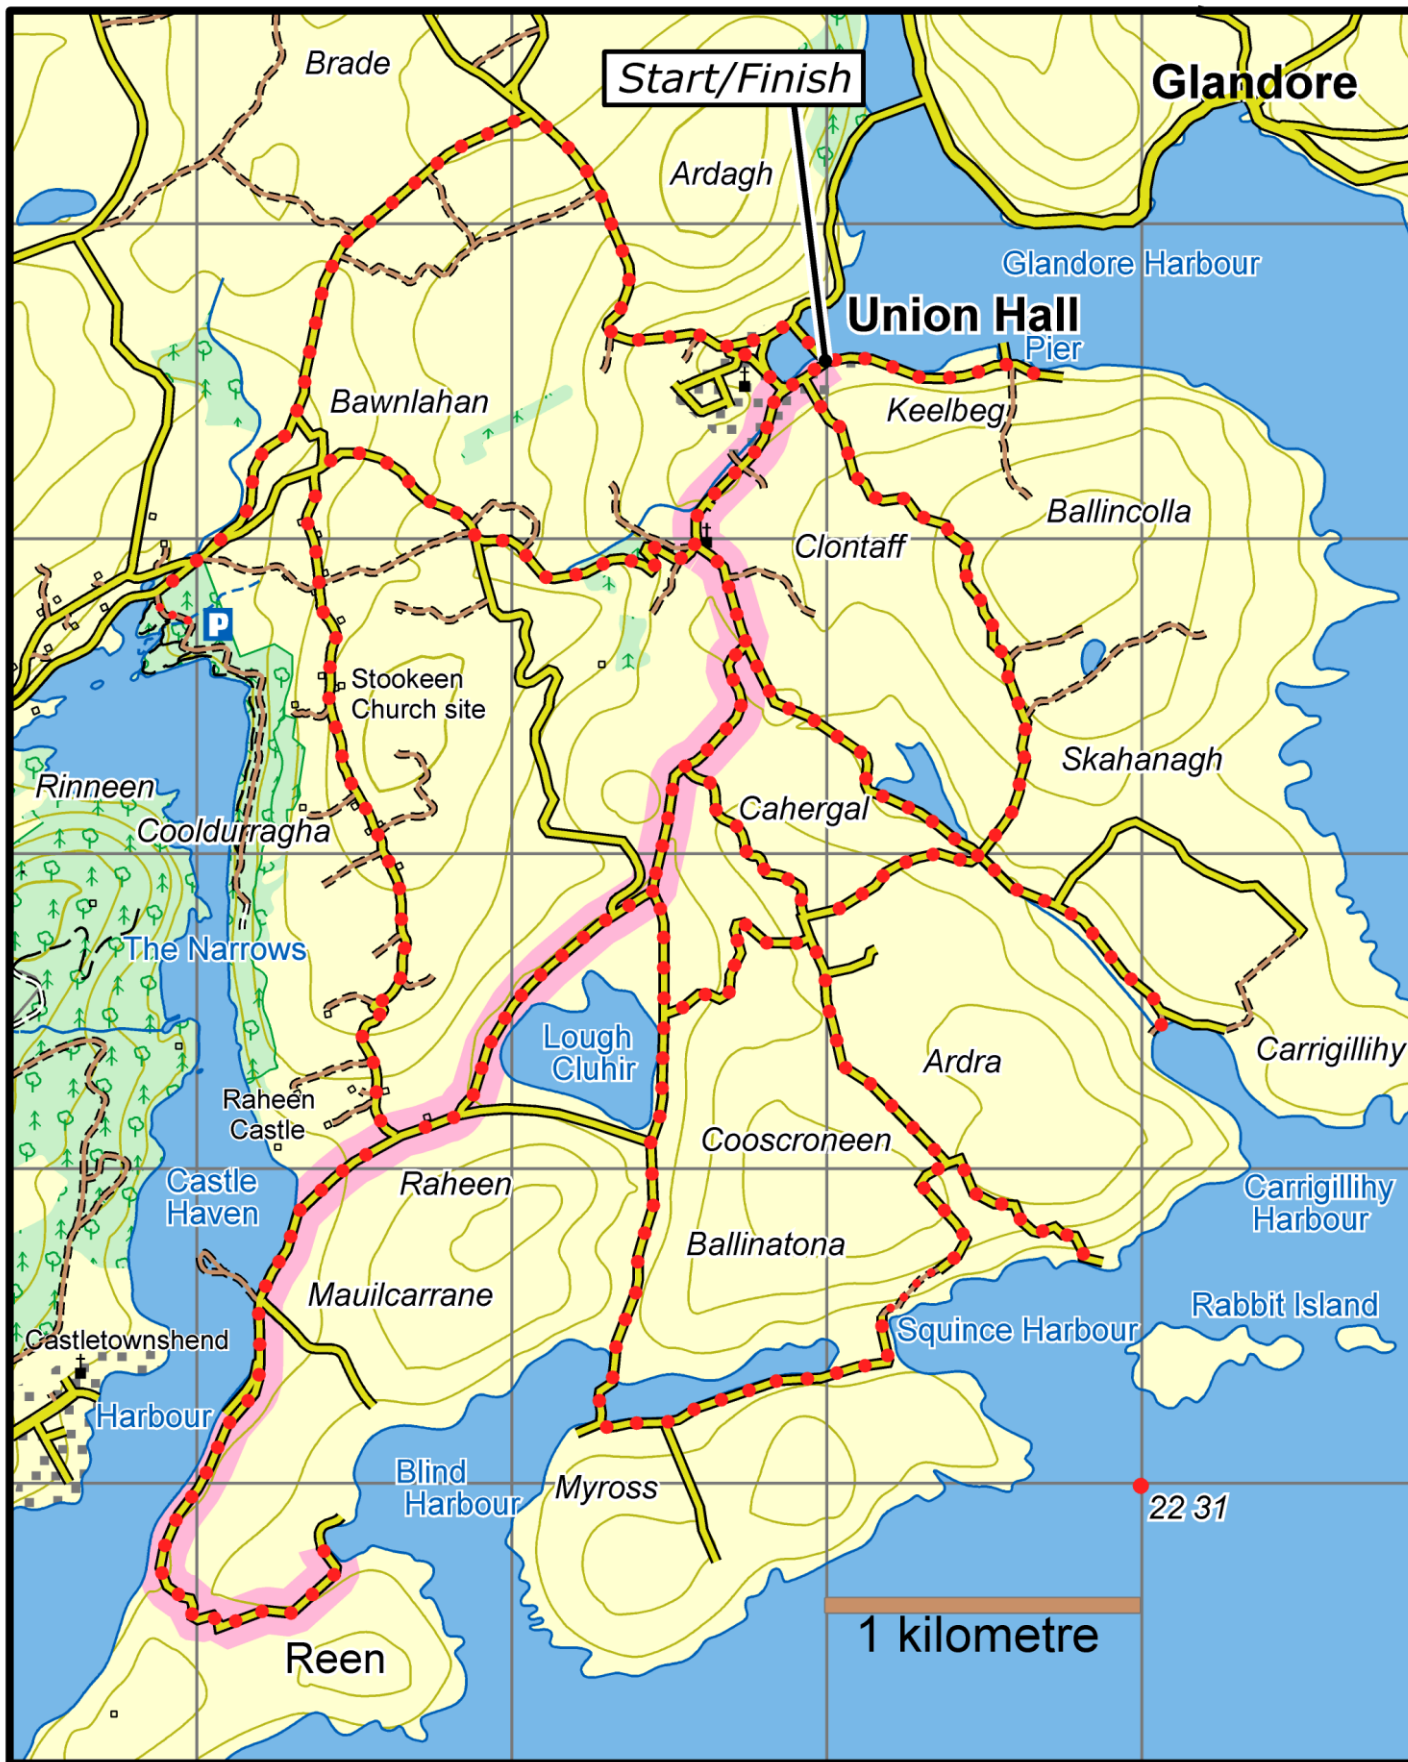

# Reen Walk

This map is made available from Sport Ireland Trails, produced by EastWest mapping. The map is intended for personal use only and should not be modified, republished or transmitted in any form without the permission of Sport Ireland Trails. The representation of a track or path on this map does not indicate a right of way.