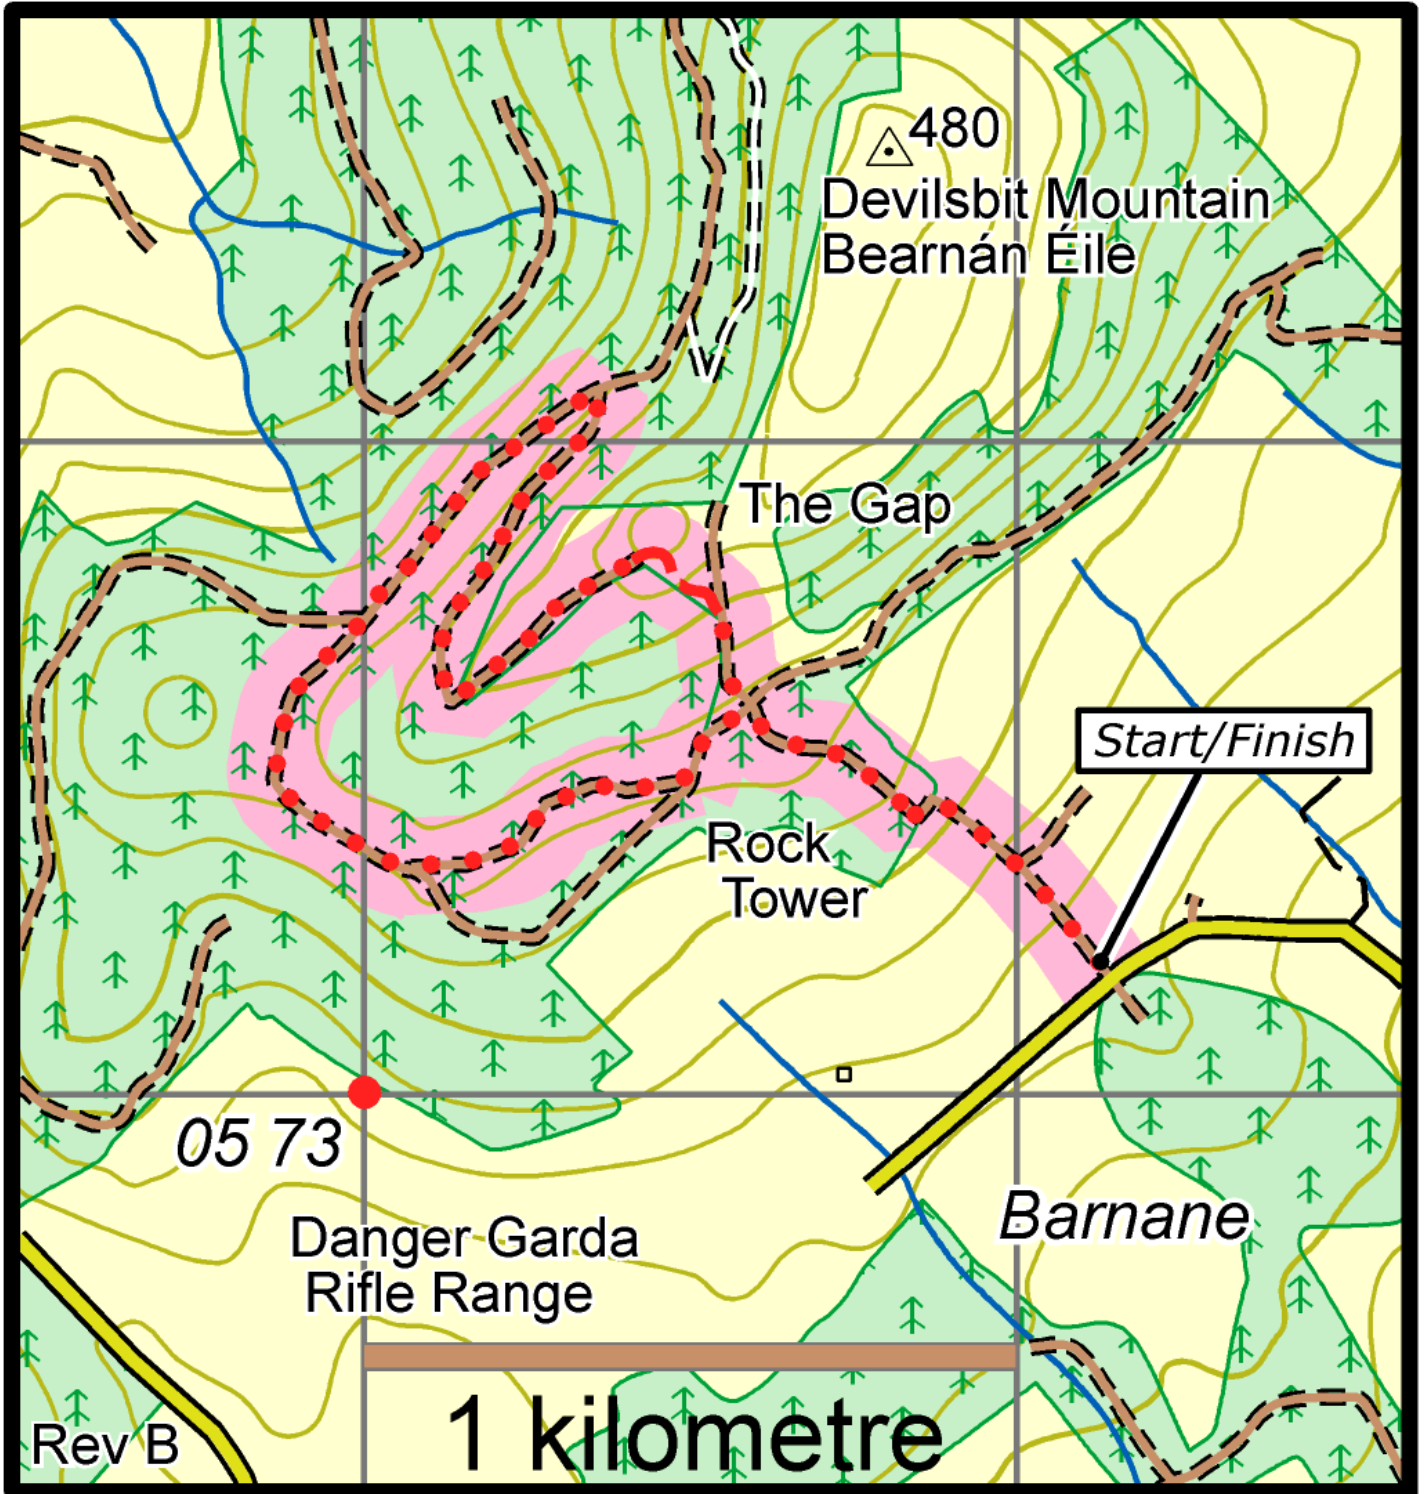

Devil's Bit Loop

This map is made available from Sport Ireland Trails, produced by EastWest mapping. The map is intended for personal use only and should not be modified, republished or transmitted in any form without the permission of Sport Ireland Trails. The representation of a track or path on this map does not indicate a right of way. The map includes Ordnance Survey Ireland data made available for display under Permit No. 8658. (c) Ordnance Survey Ireland / Government of Ireland.