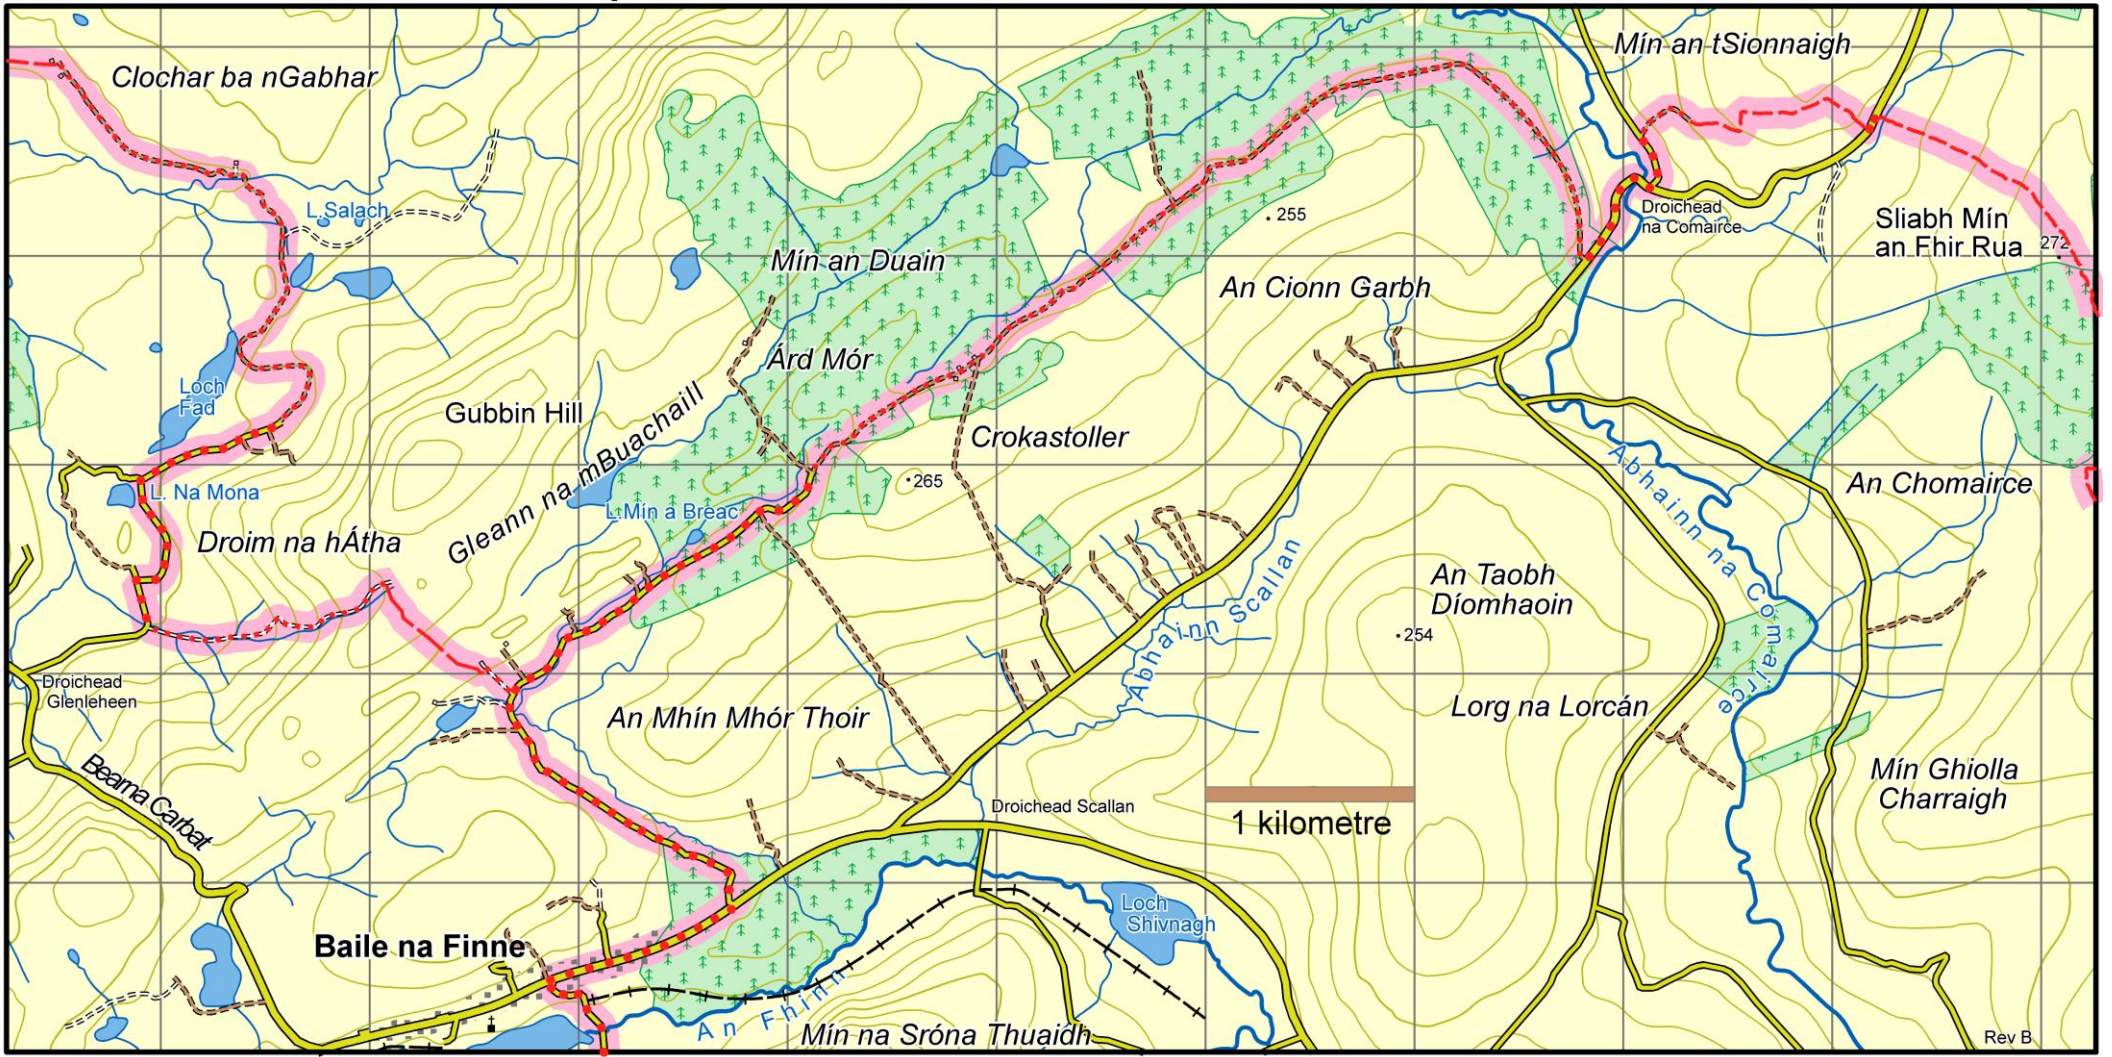

# Slí na Finne : Map 1 Baile na Finne to Droichead na Comairce

This map is made available from Sport Ireland Trails, produced by EastWest mapping. The map is intended for personal use only and should not be modified, republished or transmitted in any form without the permission of Sport Ireland Trails. The representation of a track or path on this map does not indicate a right of way. The map includes Ordnance Survey Ireland data made available for display under Permit No. 8658. (c) Ordnance Survey Ireland / Government of Ireland.