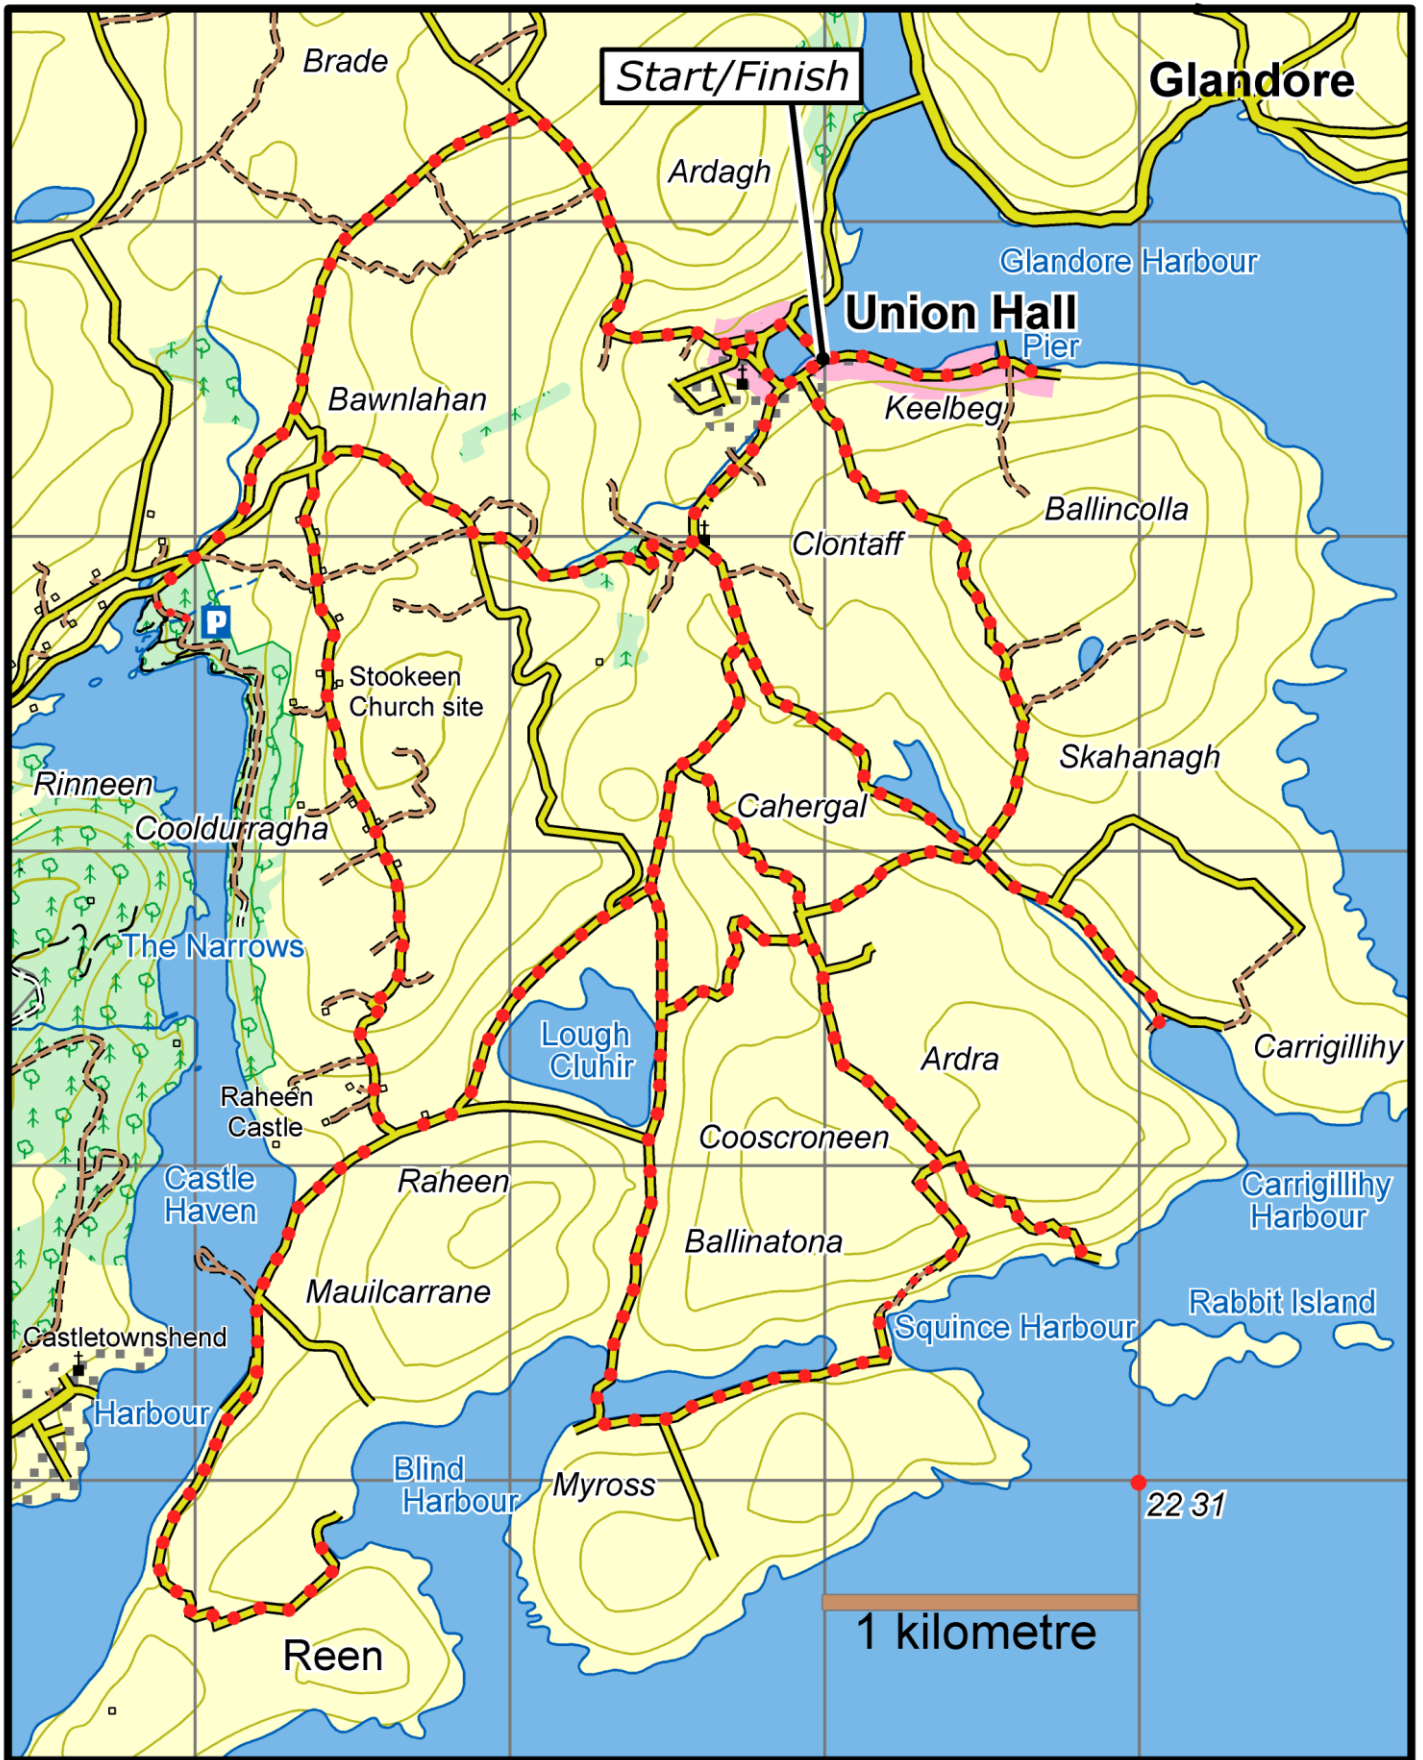

Village Heritage Walk

This map is made available from Sport Ireland Trails, produced by EastWest mapping. The map is intended for personal use only and should not be modified, republished or transmitted in any form without the permission of Sport Ireland Trails. The representation of a track or path on this map does not indicate a right of way.