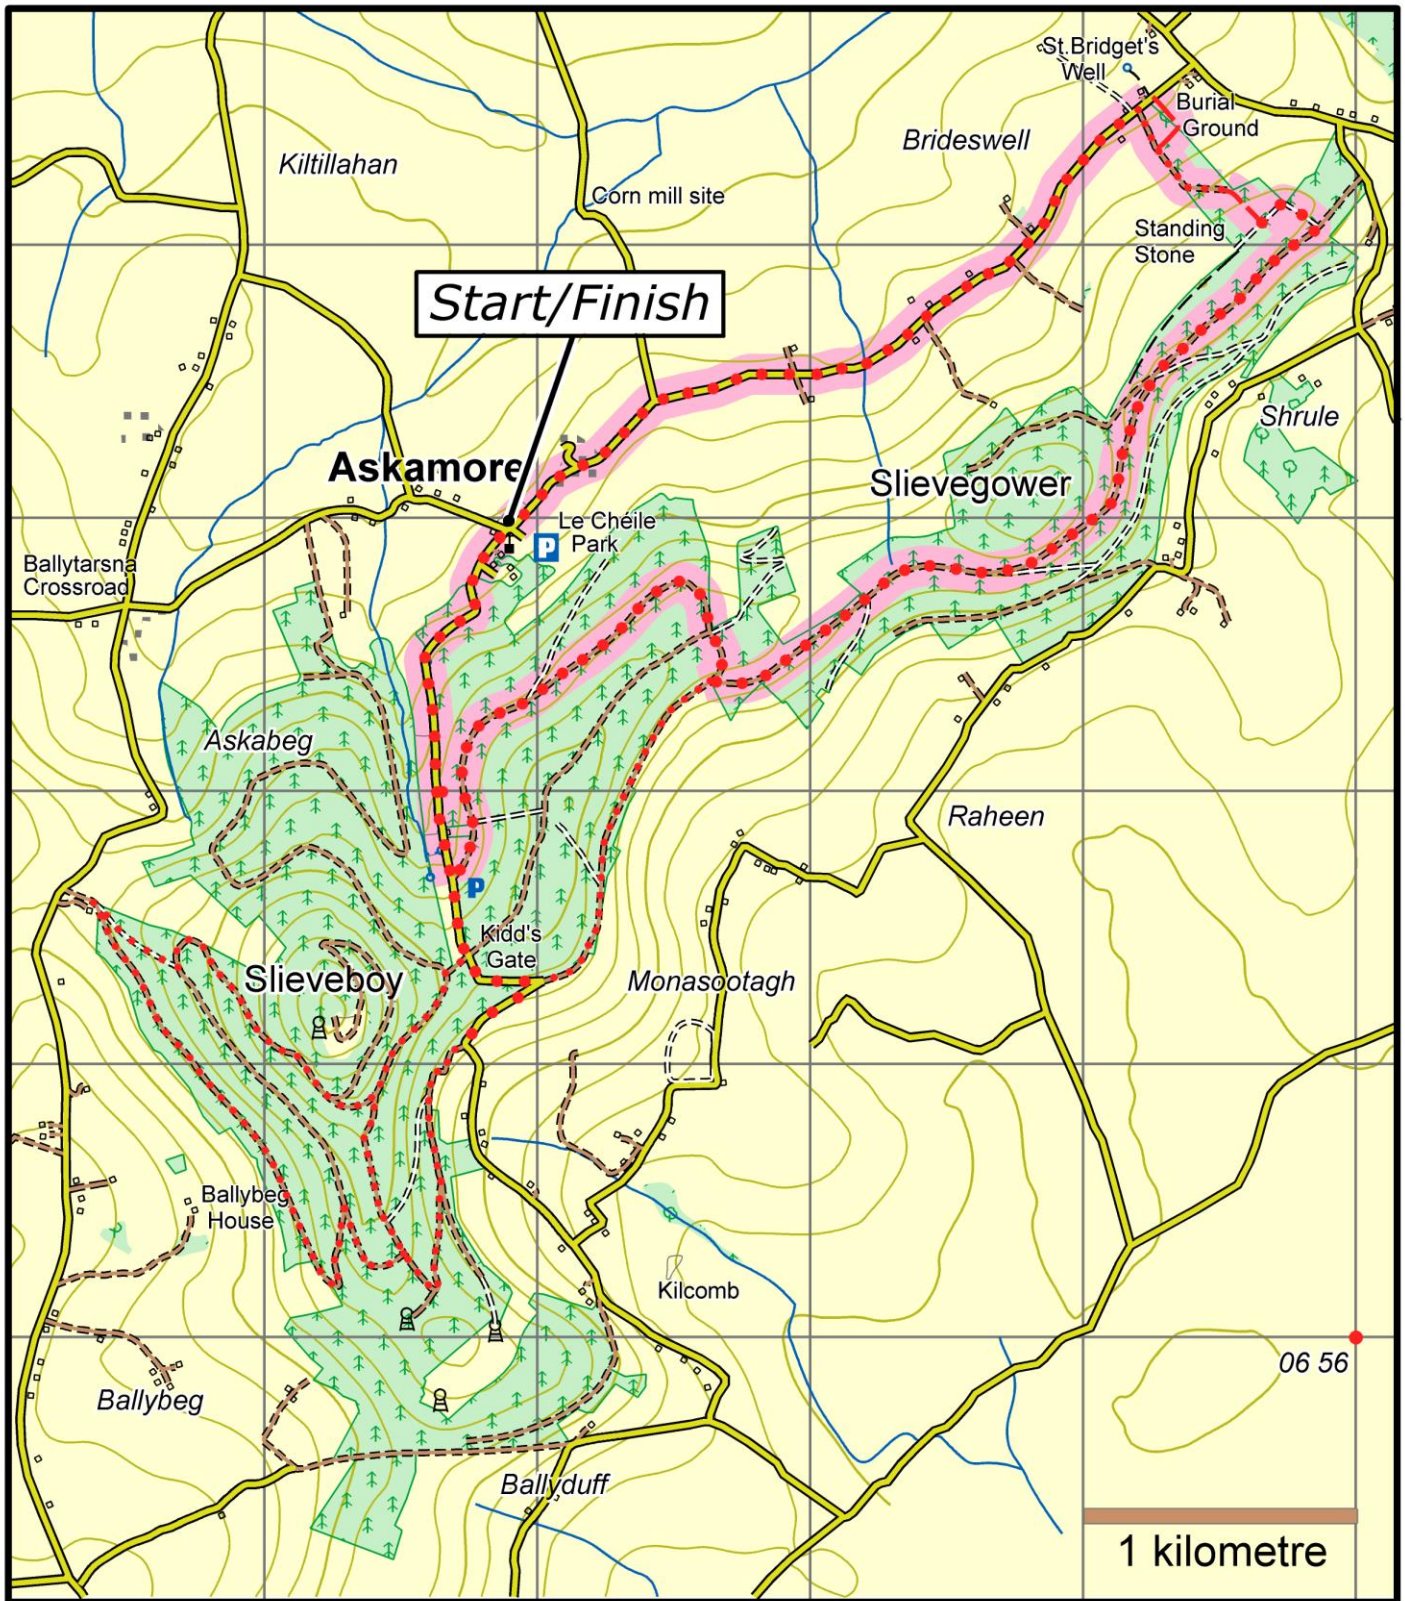

# St. Brigid's Loop

This map is made available from Sport Ireland Trails, produced by EastWest mapping. The map is intended for personal use only and should not be modified, republished or transmitted in any form without the permission of Sport Ireland Trails. The representation of a track or path on this map does not indicate a right of way. The map includes Ordnance Survey Ireland data made available for display under Permit No. 8658. (c) Ordnance Survey Ireland / Government of Ireland.