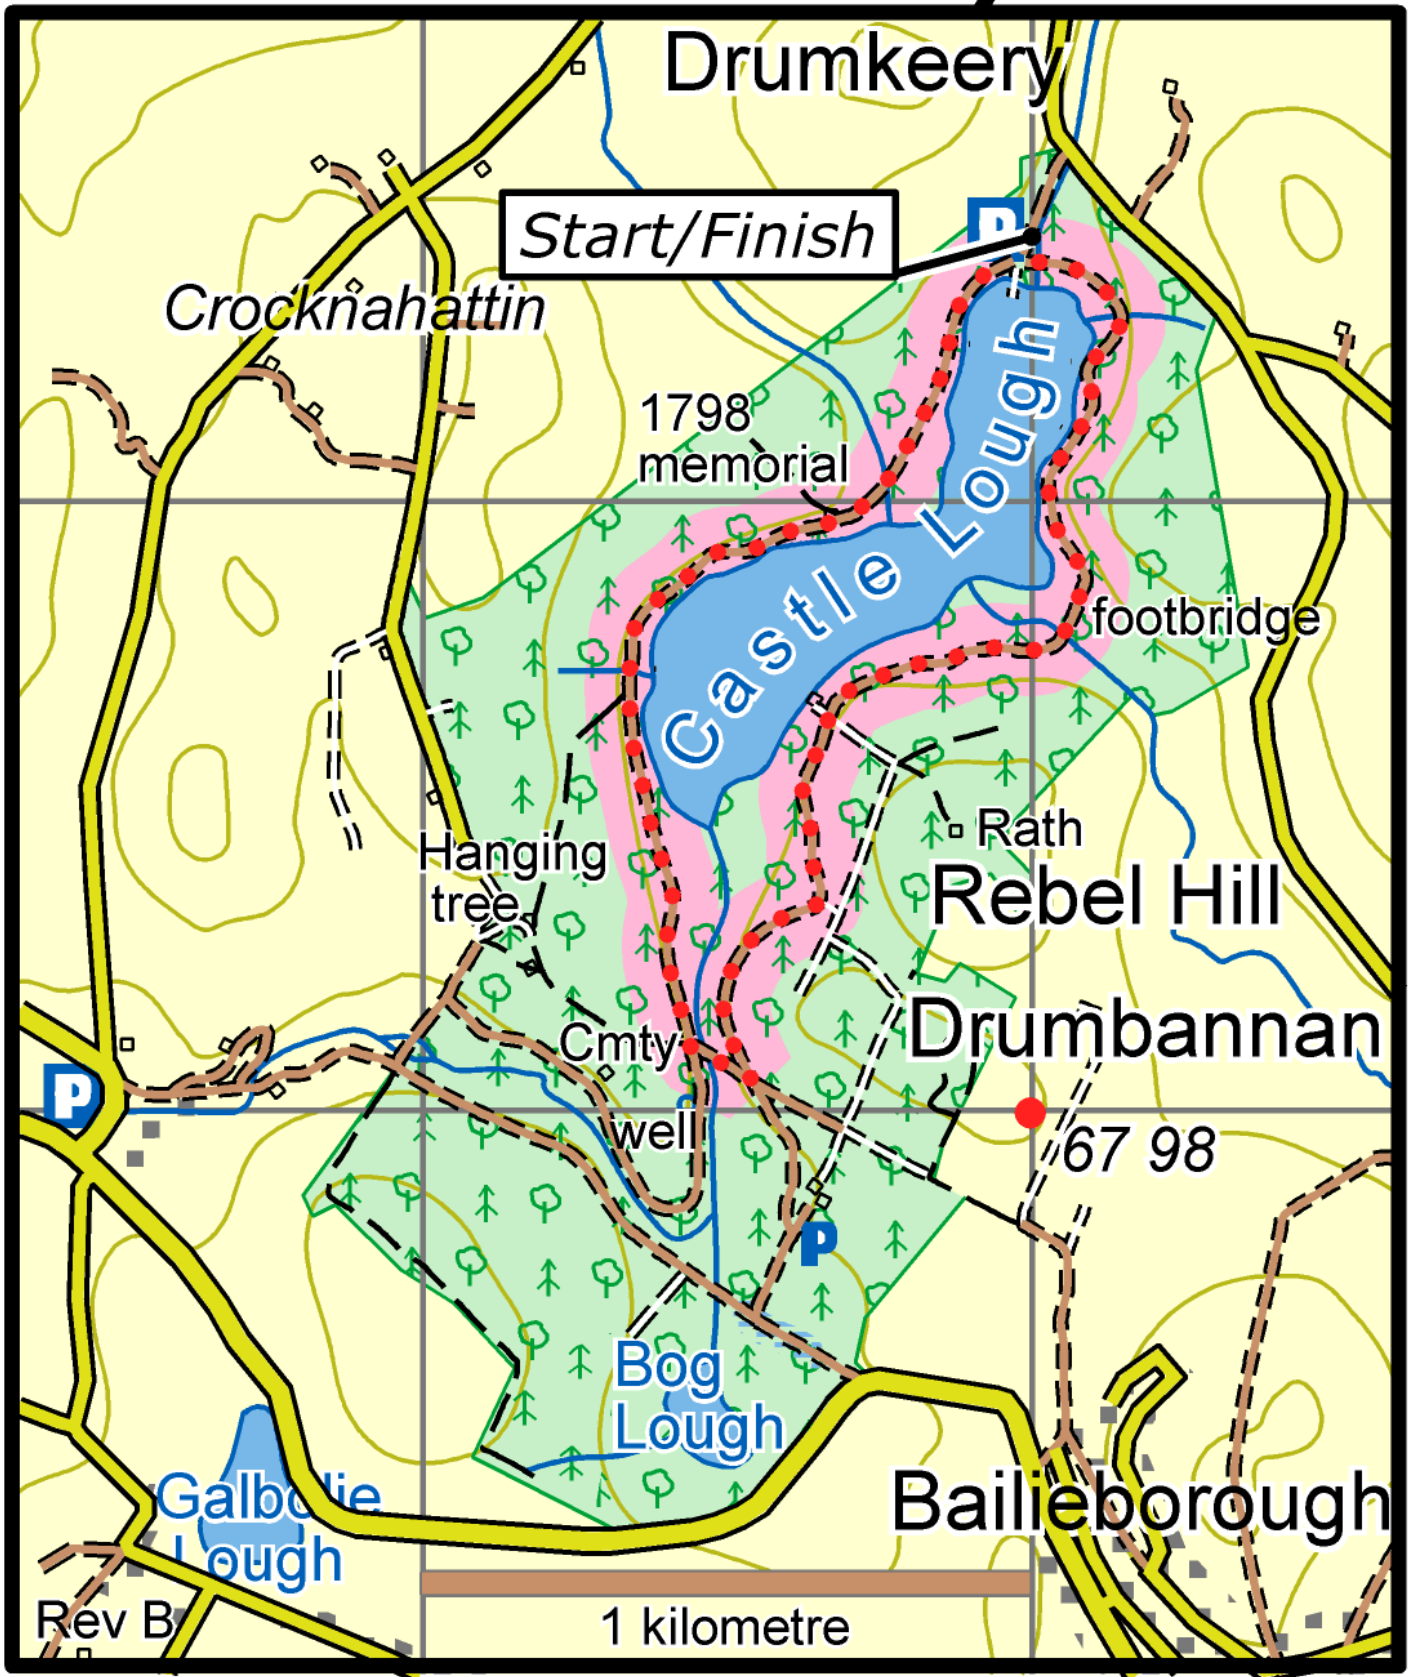

PJ's Way

This map is made available from Sport Ireland Trails, produced by EastWest mapping. The map is intended for personal use only and should not be modified, republished or transmitted in any form without the permission of Sport Ireland Trails. The representation of a track or path on this map does not indicate a right of way. The map includes Ordnance Survey Ireland data made available for display under Permit No. 8658. (c) Ordnance Survey Ireland / Government of Ireland.