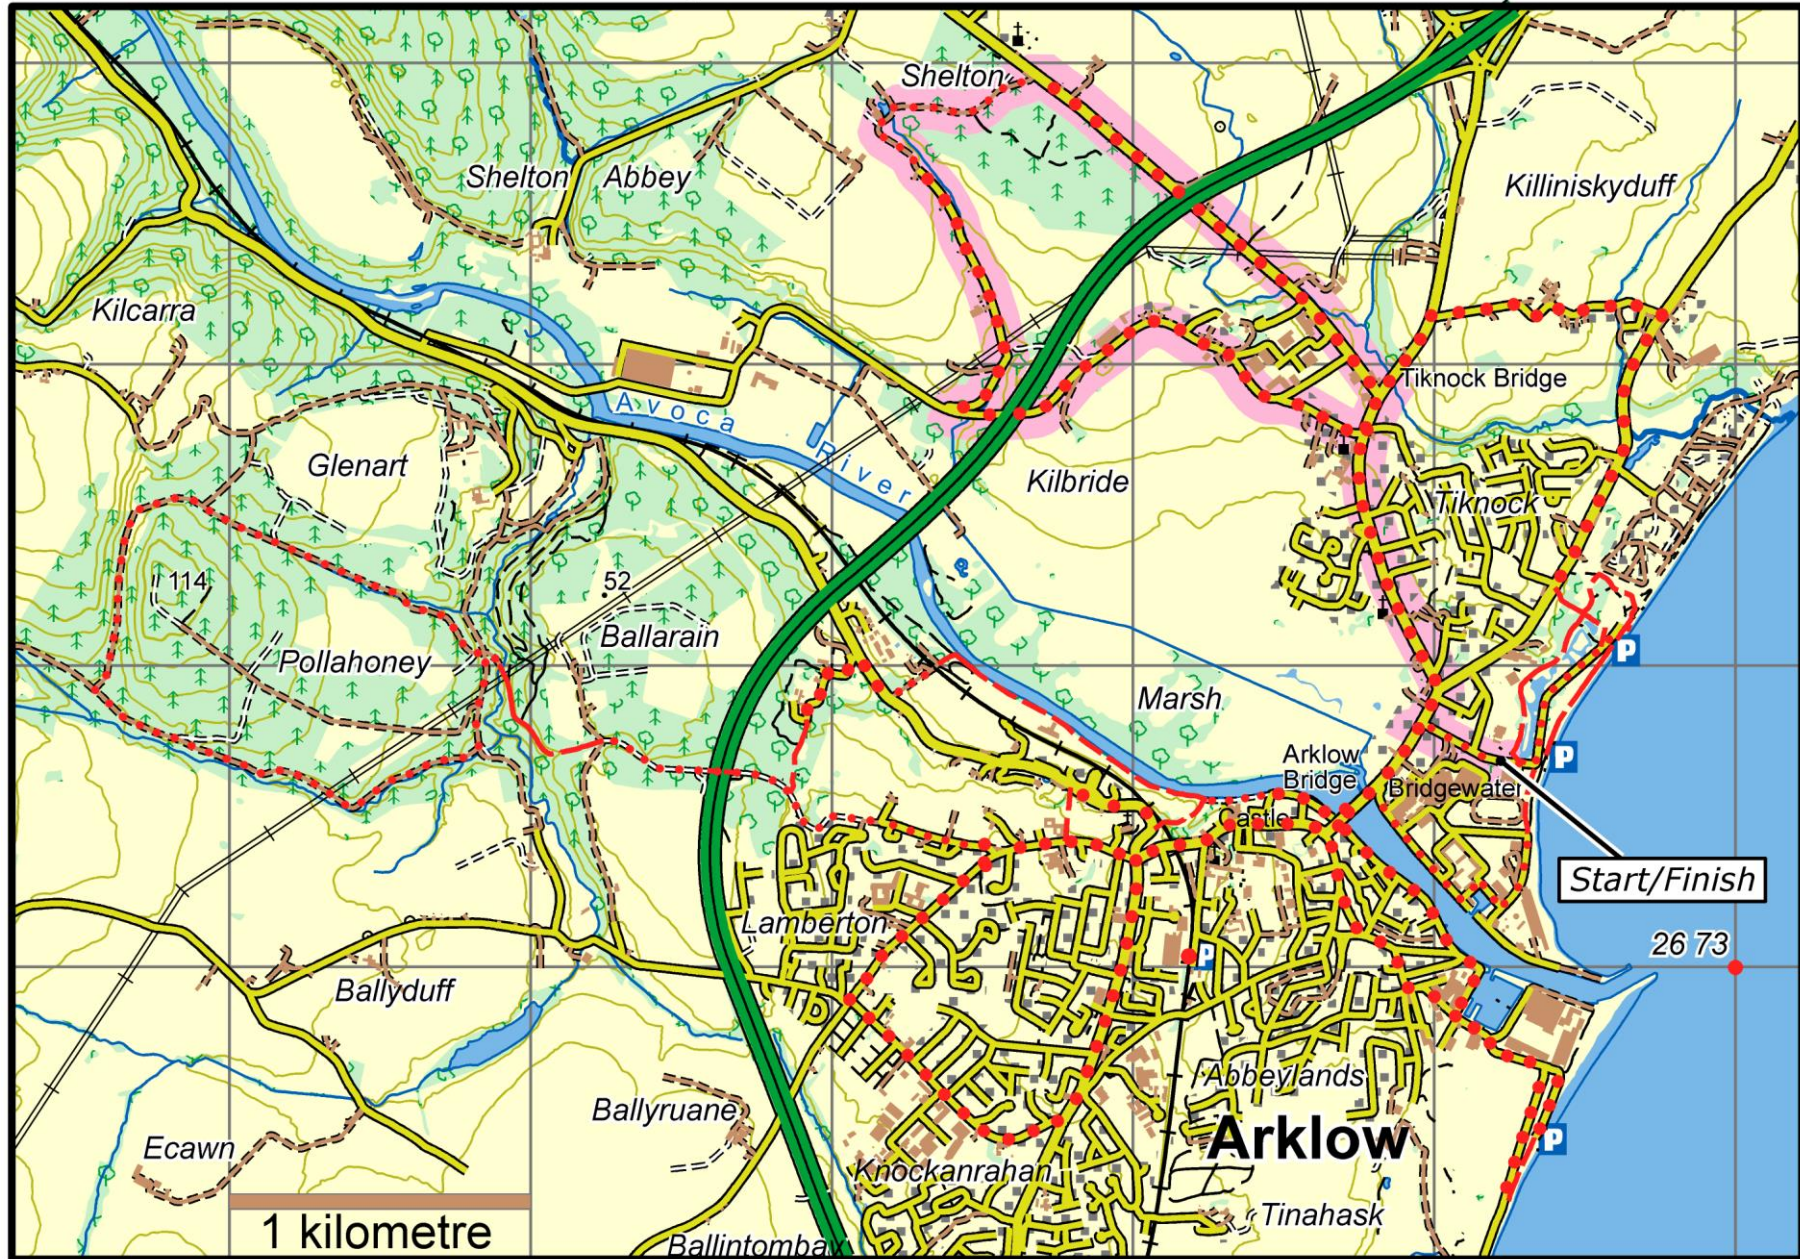

# Arklow Loops Monument Walk

This map is made available from Sport Ireland Trails, produced by EastWest mapping. The map is intended for personal use only and should not be modified, republished or transmitted in any form without the permission of Sport Ireland Trails. The representation of a track or path on this map does not indicate a right of way.