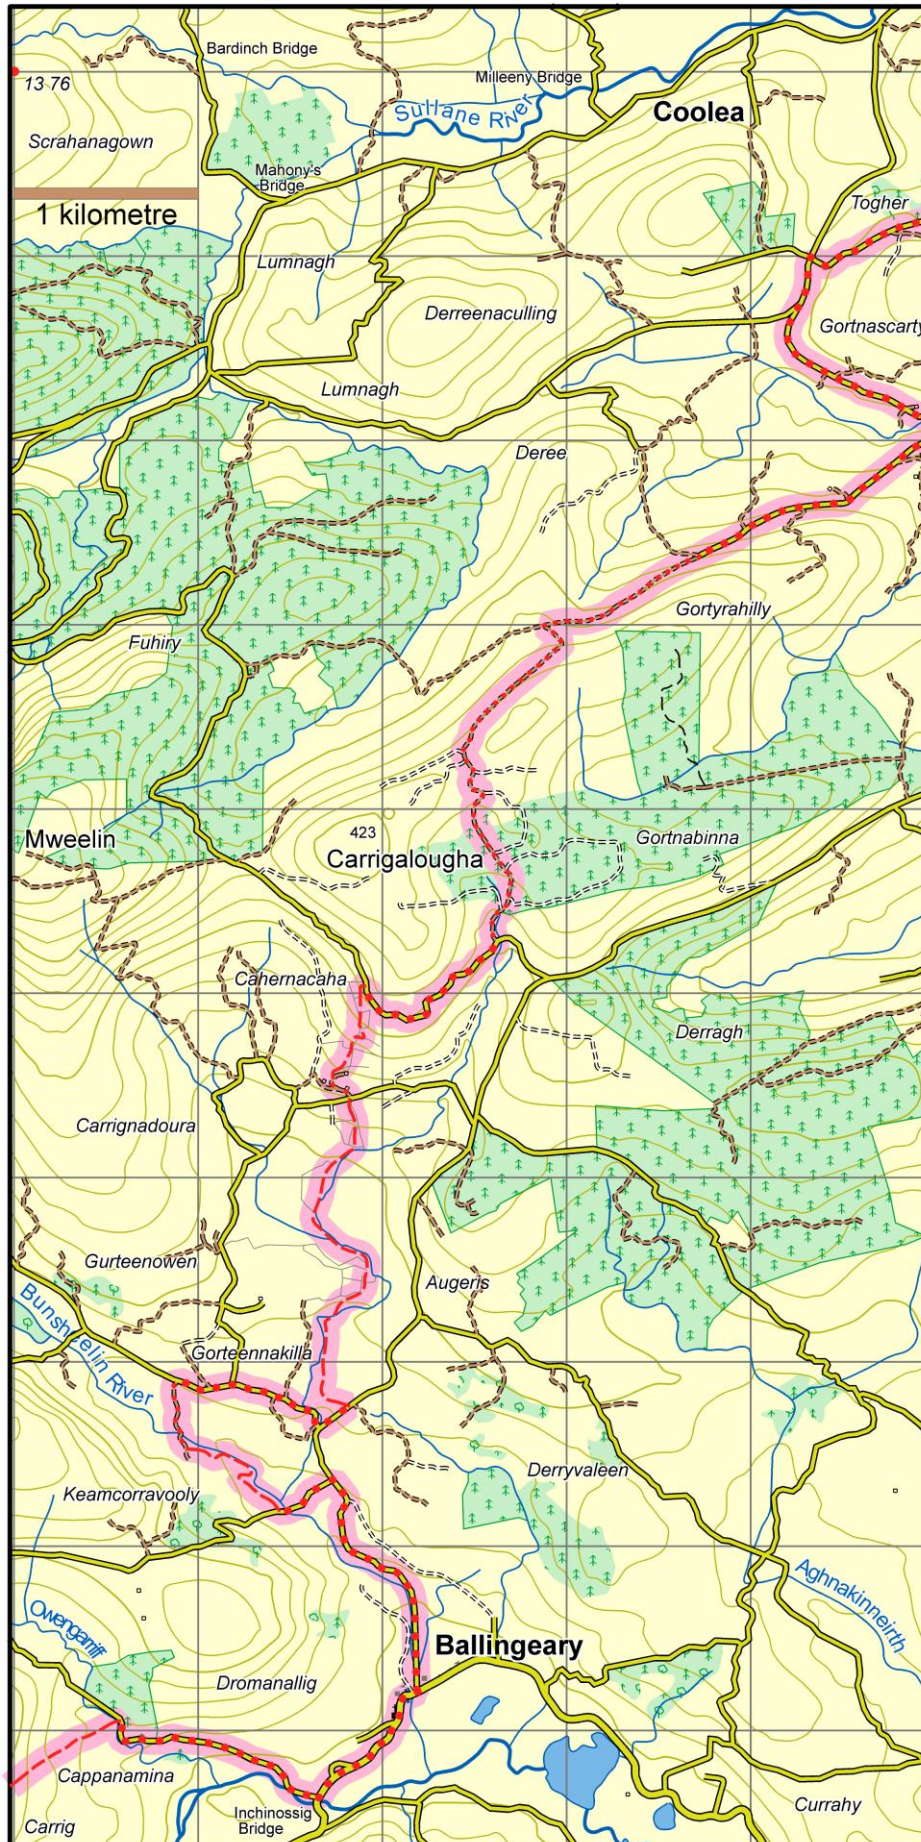

Slí Gaeltacht Mhuscraí : Map 3 Ballingeary to Gortnascarty

This map is made available from Sport Ireland Trails, produced by EastWest mapping. The map is intended for personal use only and should not be modified, republished or transmitted in any form without the permission of Sport Ireland Trails. The representation of a track or path on this map does not indicate a right of way. The map includes Ordnance Survey Ireland data made available for display under Permit No. 8658. (c) Ordnance Survey Ireland / Government of Ireland.