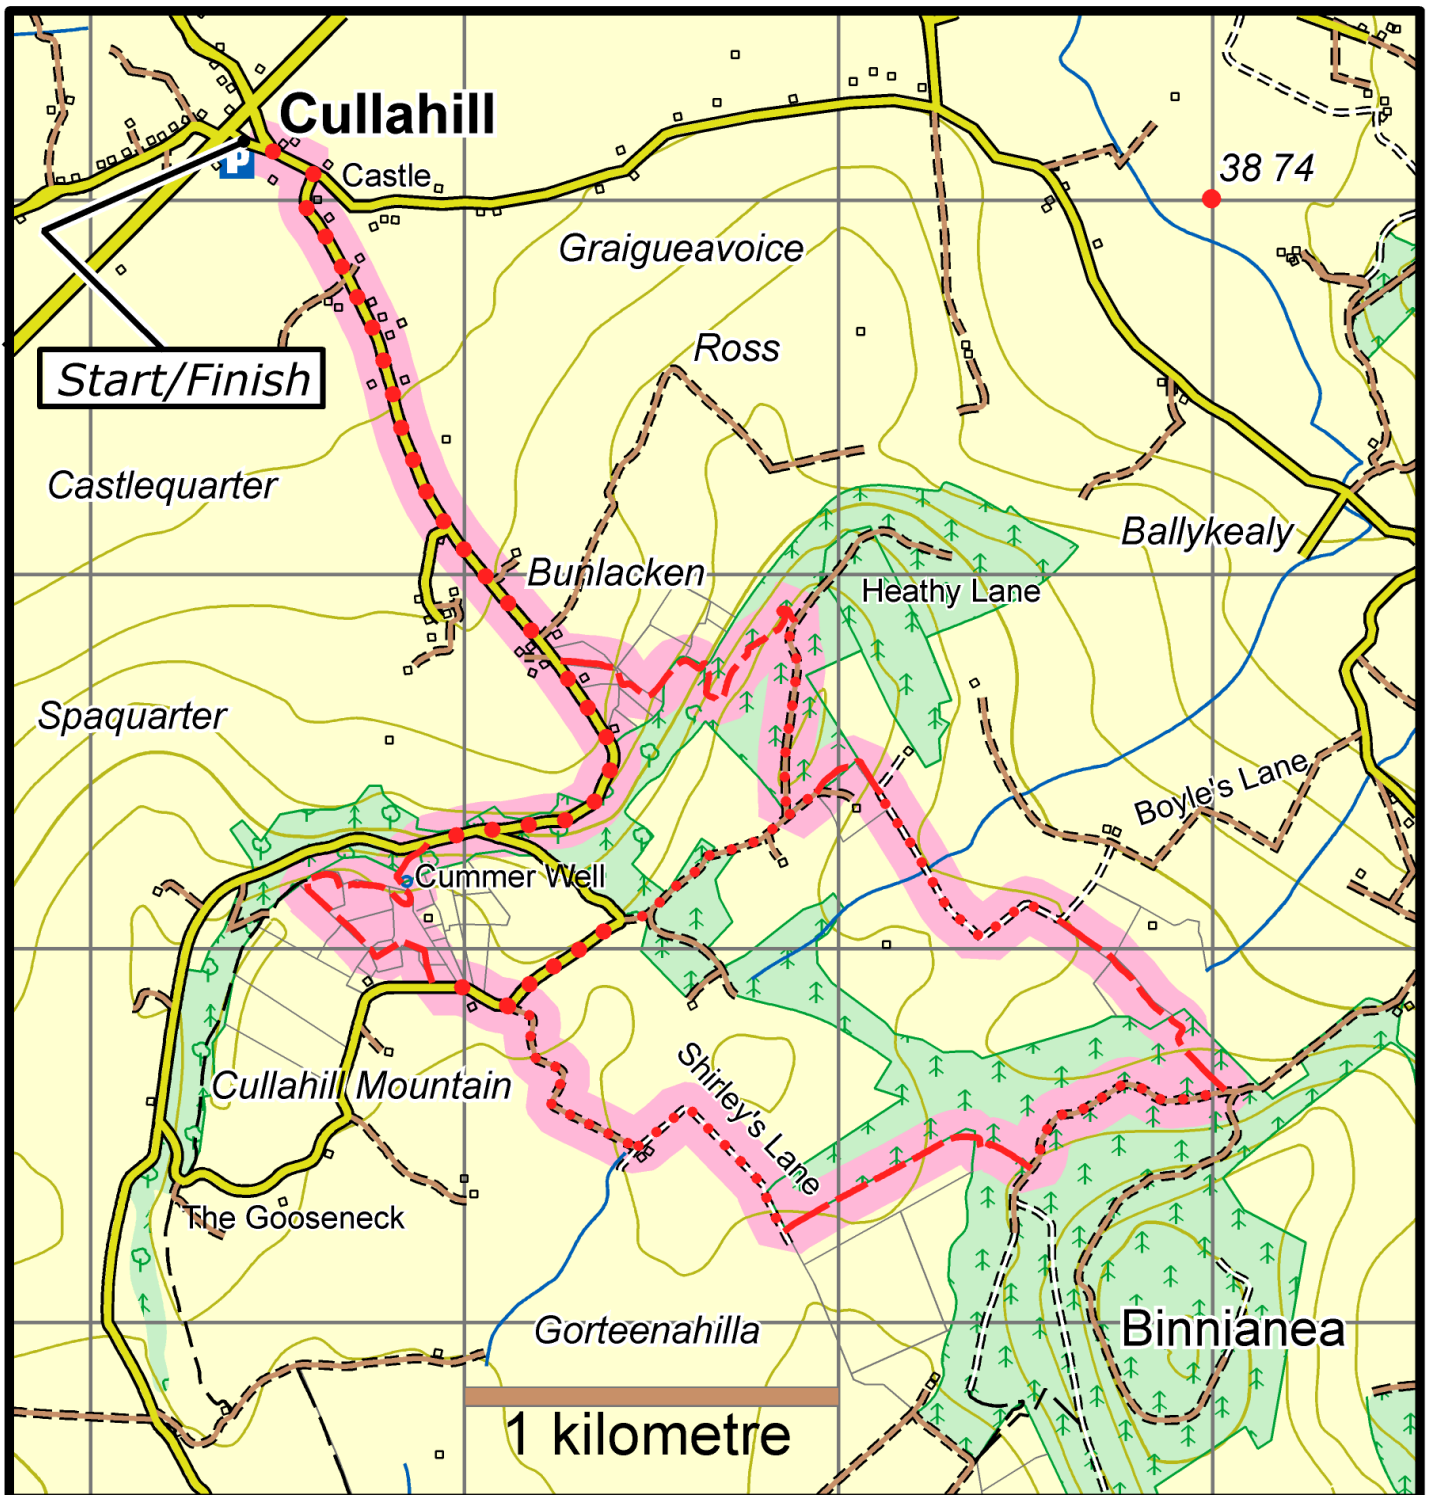

# Binnianeana Loop

This map is made available from Sport Ireland Trails, produced by EastWest mapping. The map is intended for personal use only and should not be modified, republished or transmitted in any form without the permission of Sport Ireland Trails. The representation of a track or path on this map does not indicate a right of way. The map includes Ordnance Survey Ireland data made available for display under Permit No. 8658. (c) Ordnance Survey Ireland / Government of Ireland.