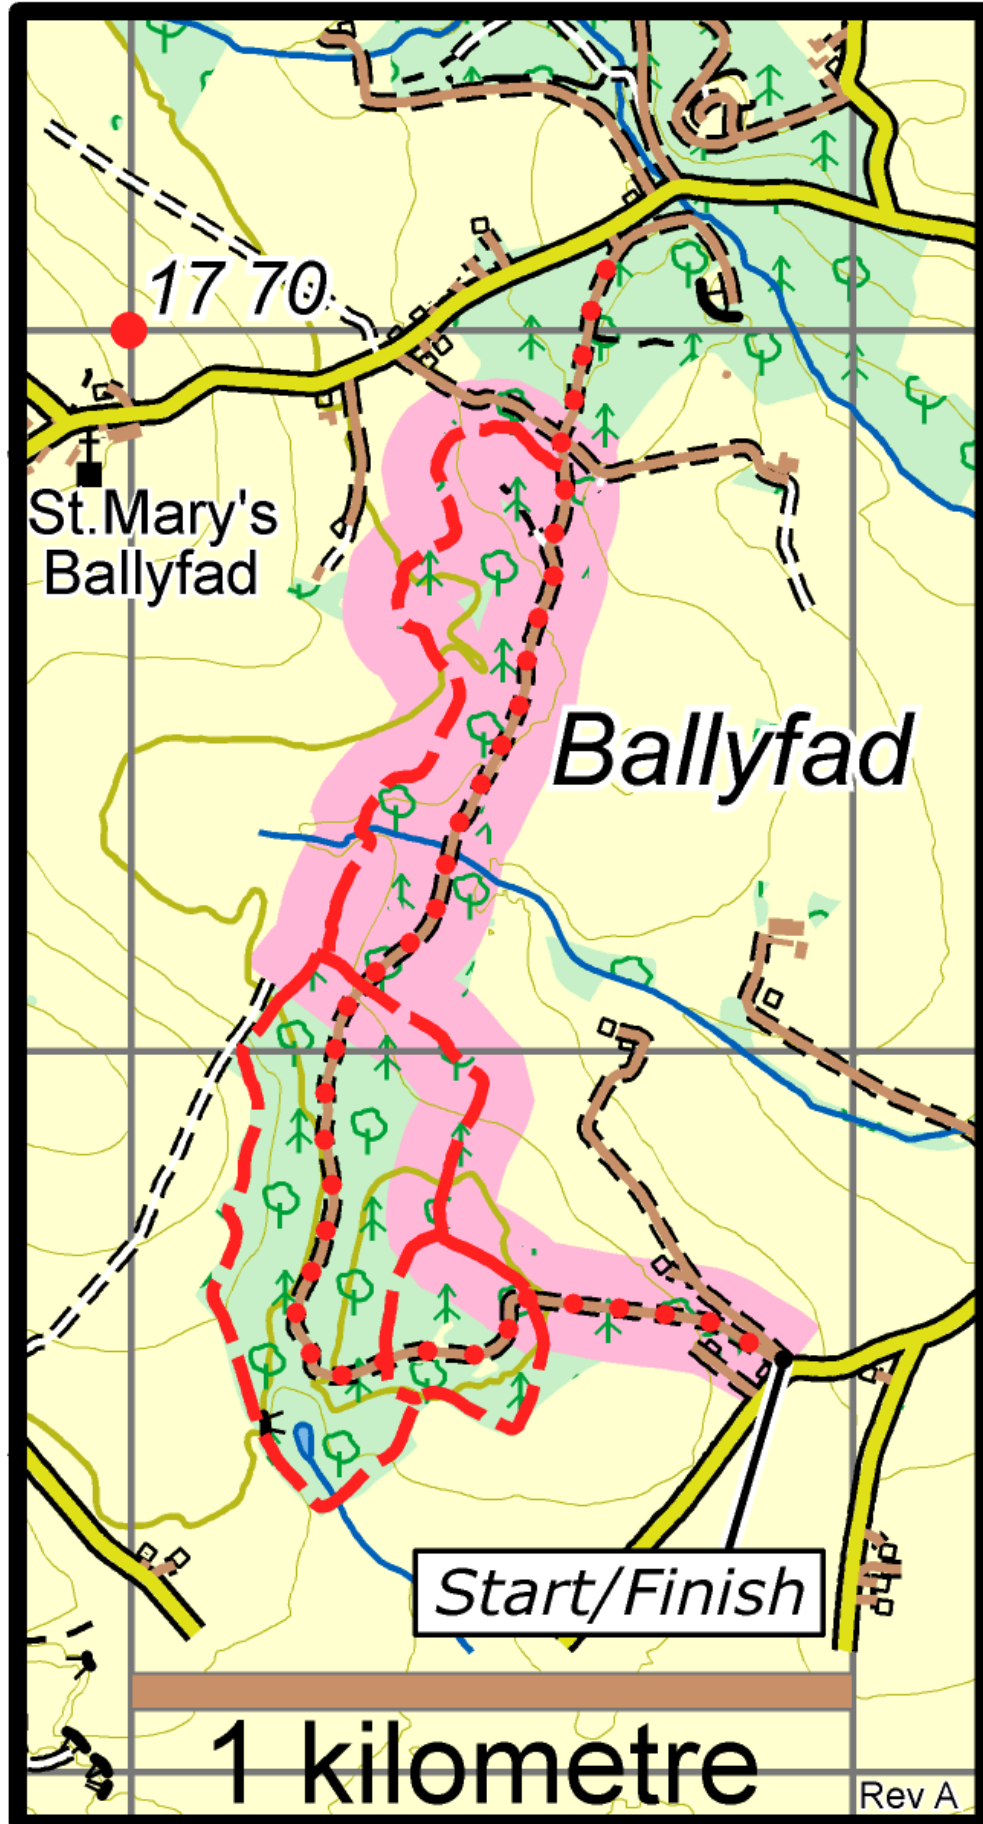

Old Mass Path Trail

This map is made available from Sport Ireland Trails, produced by EastWest mapping. The map is intended for personal use only and should not be modified, republished or transmitted in any form without the permission of Sport Ireland Trails. The representation of a track or path on this map does not indicate a right of way.