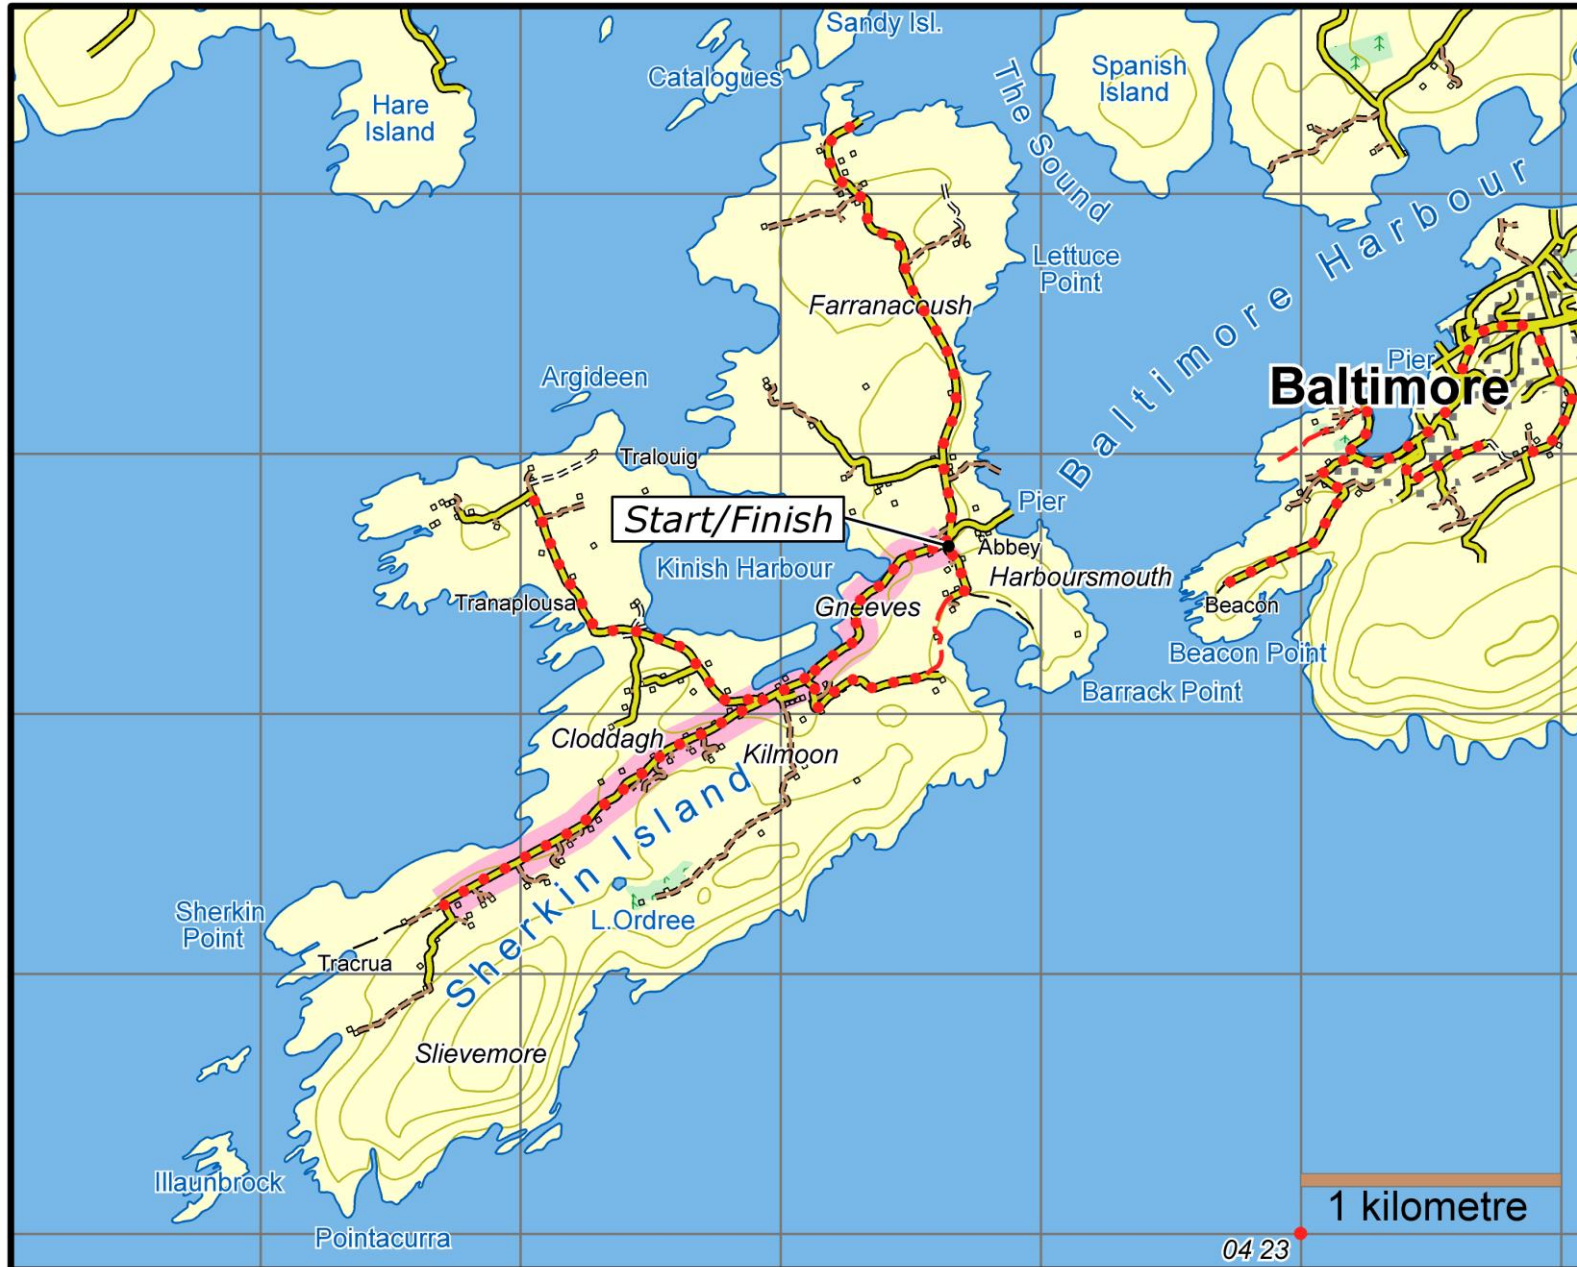

Sherkin 5 Red Trail

This map is made available from Sport Ireland Trails, produced by EastWest mapping. The map is intended for personal use only and should not be modified, republished or transmitted in any form without the permission of Sport Ireland Trails. The representation of a track or path on this map does not indicate a right of way.