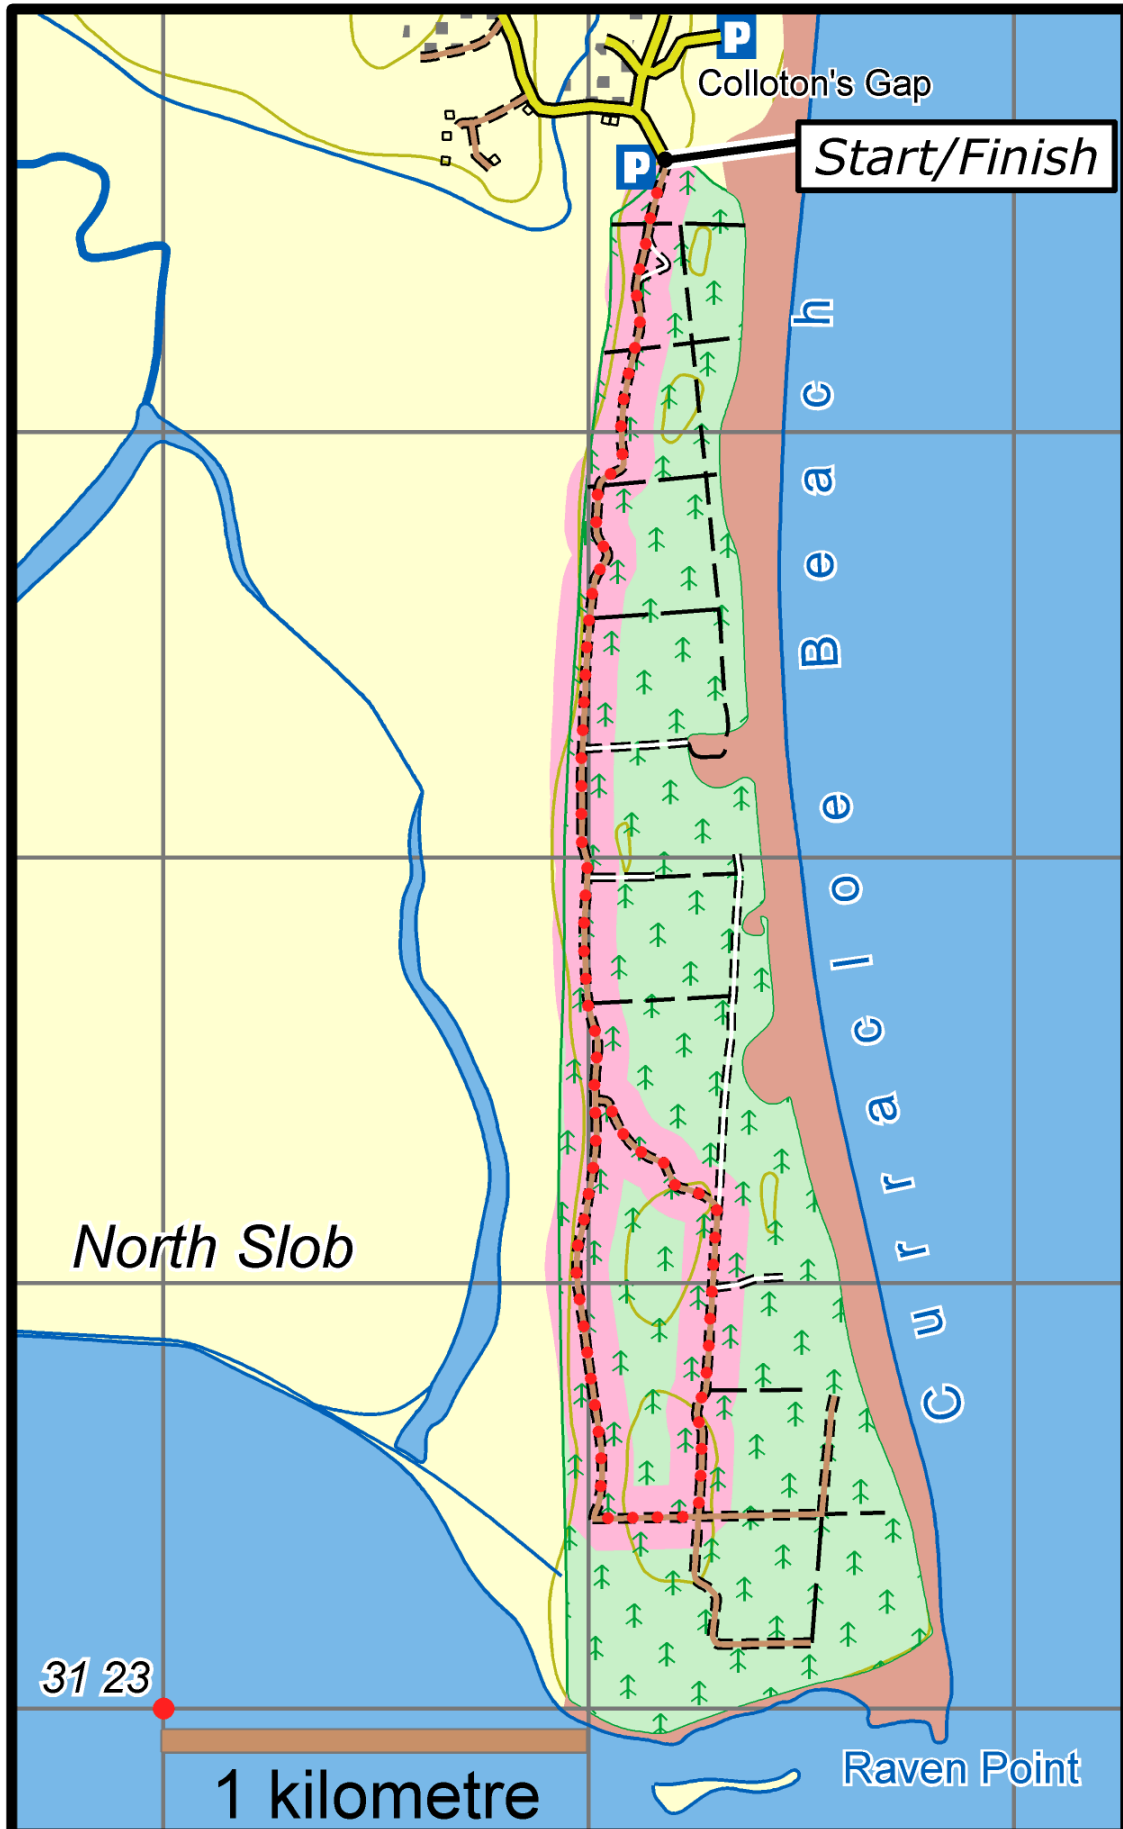

Raven Wood Loop

This map is made available from Sport Ireland Trails, produced by EastWest mapping. The map is intended for personal use only and should not be modified, republished or transmitted in any form without the permission of Sport Ireland Trails. The representation of a track or path on this map does not indicate a right of way.