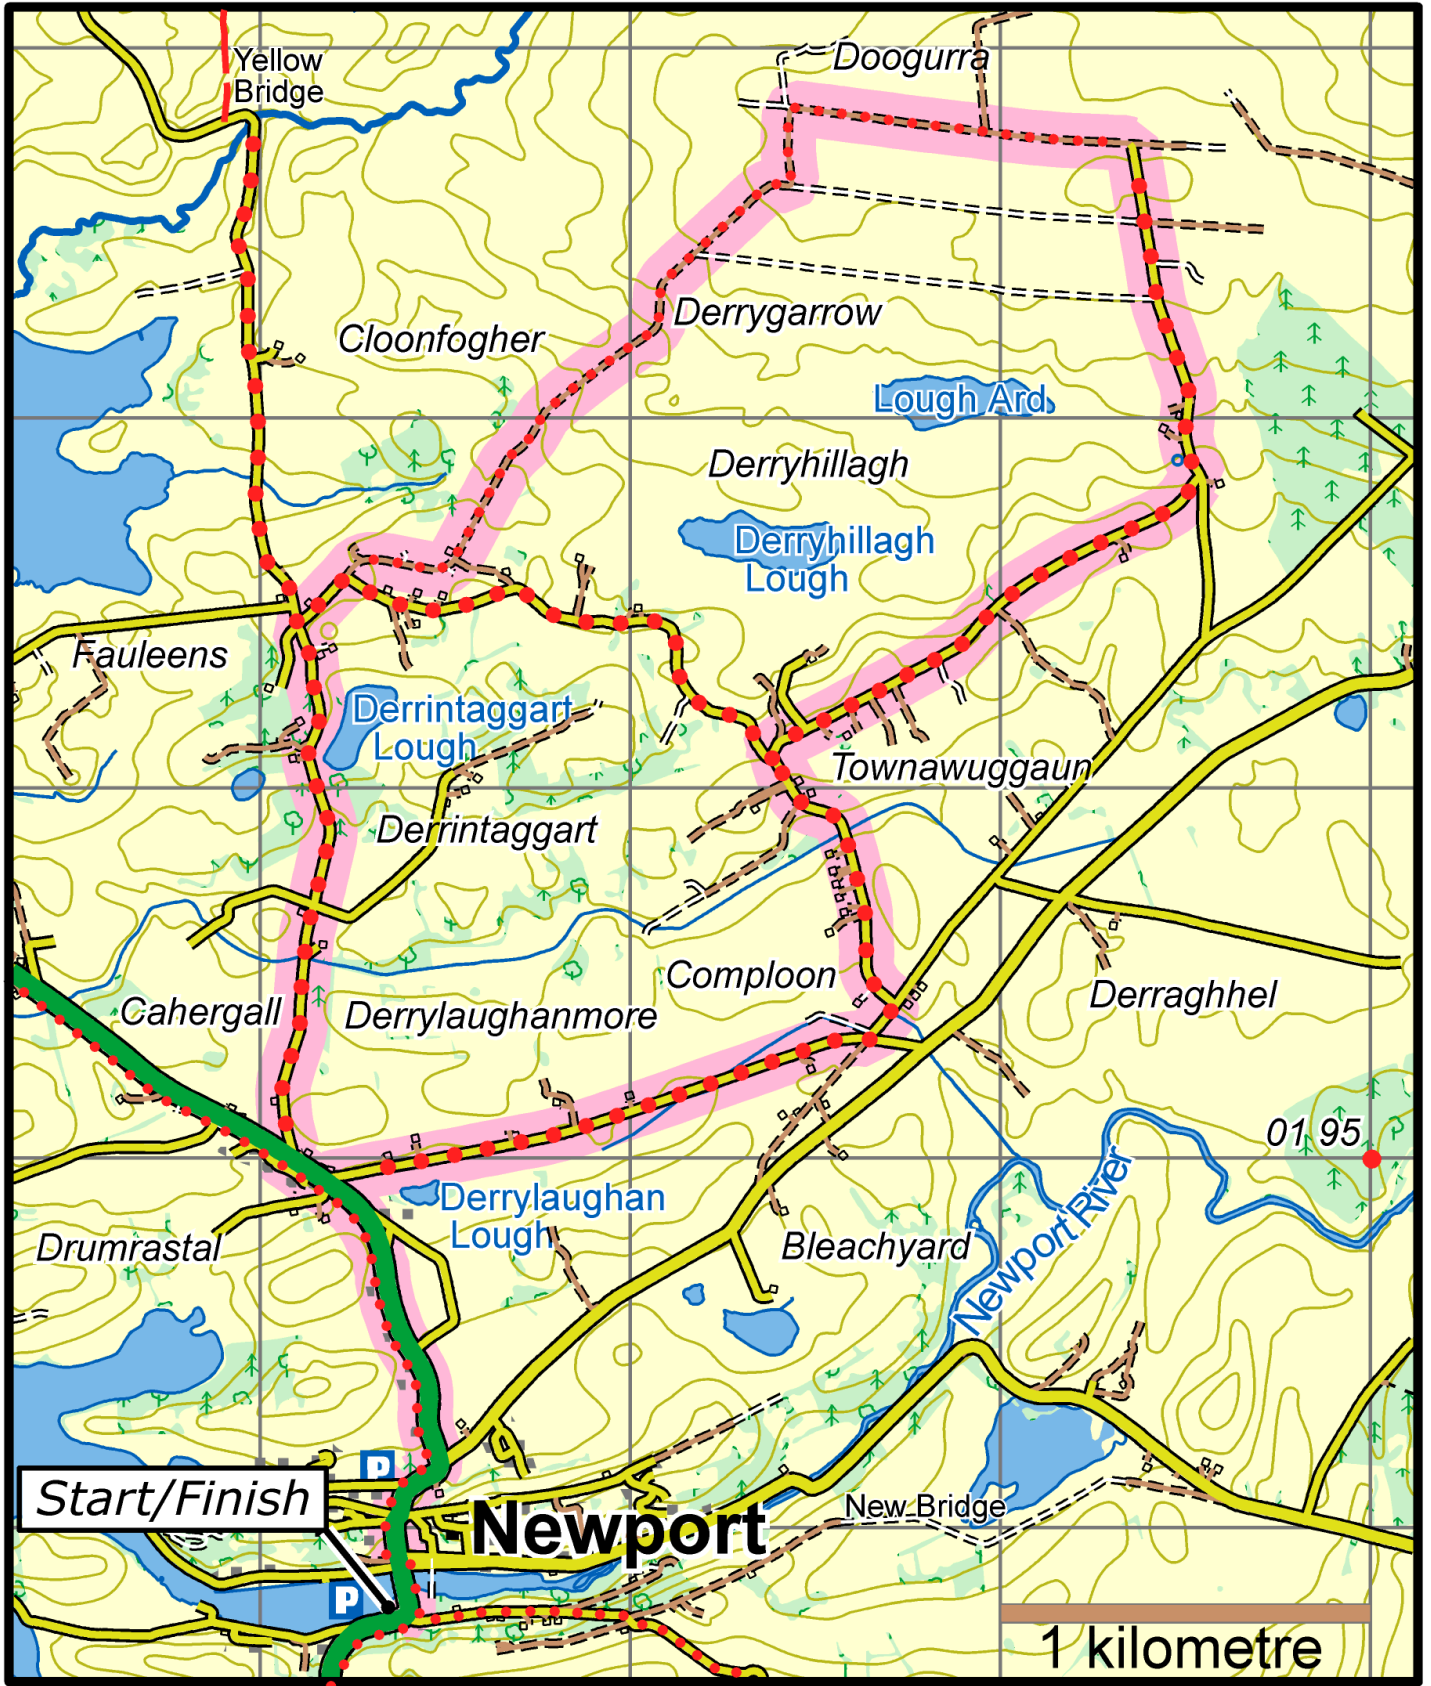

Doogary Loop

This map is made available from Sport Ireland Trails, produced by EastWest mapping. The map is intended for personal use only and should not be modified, republished or transmitted in any form without the permission of Sport Ireland Trails. The representation of a track or path on this map does not indicate a right of way.