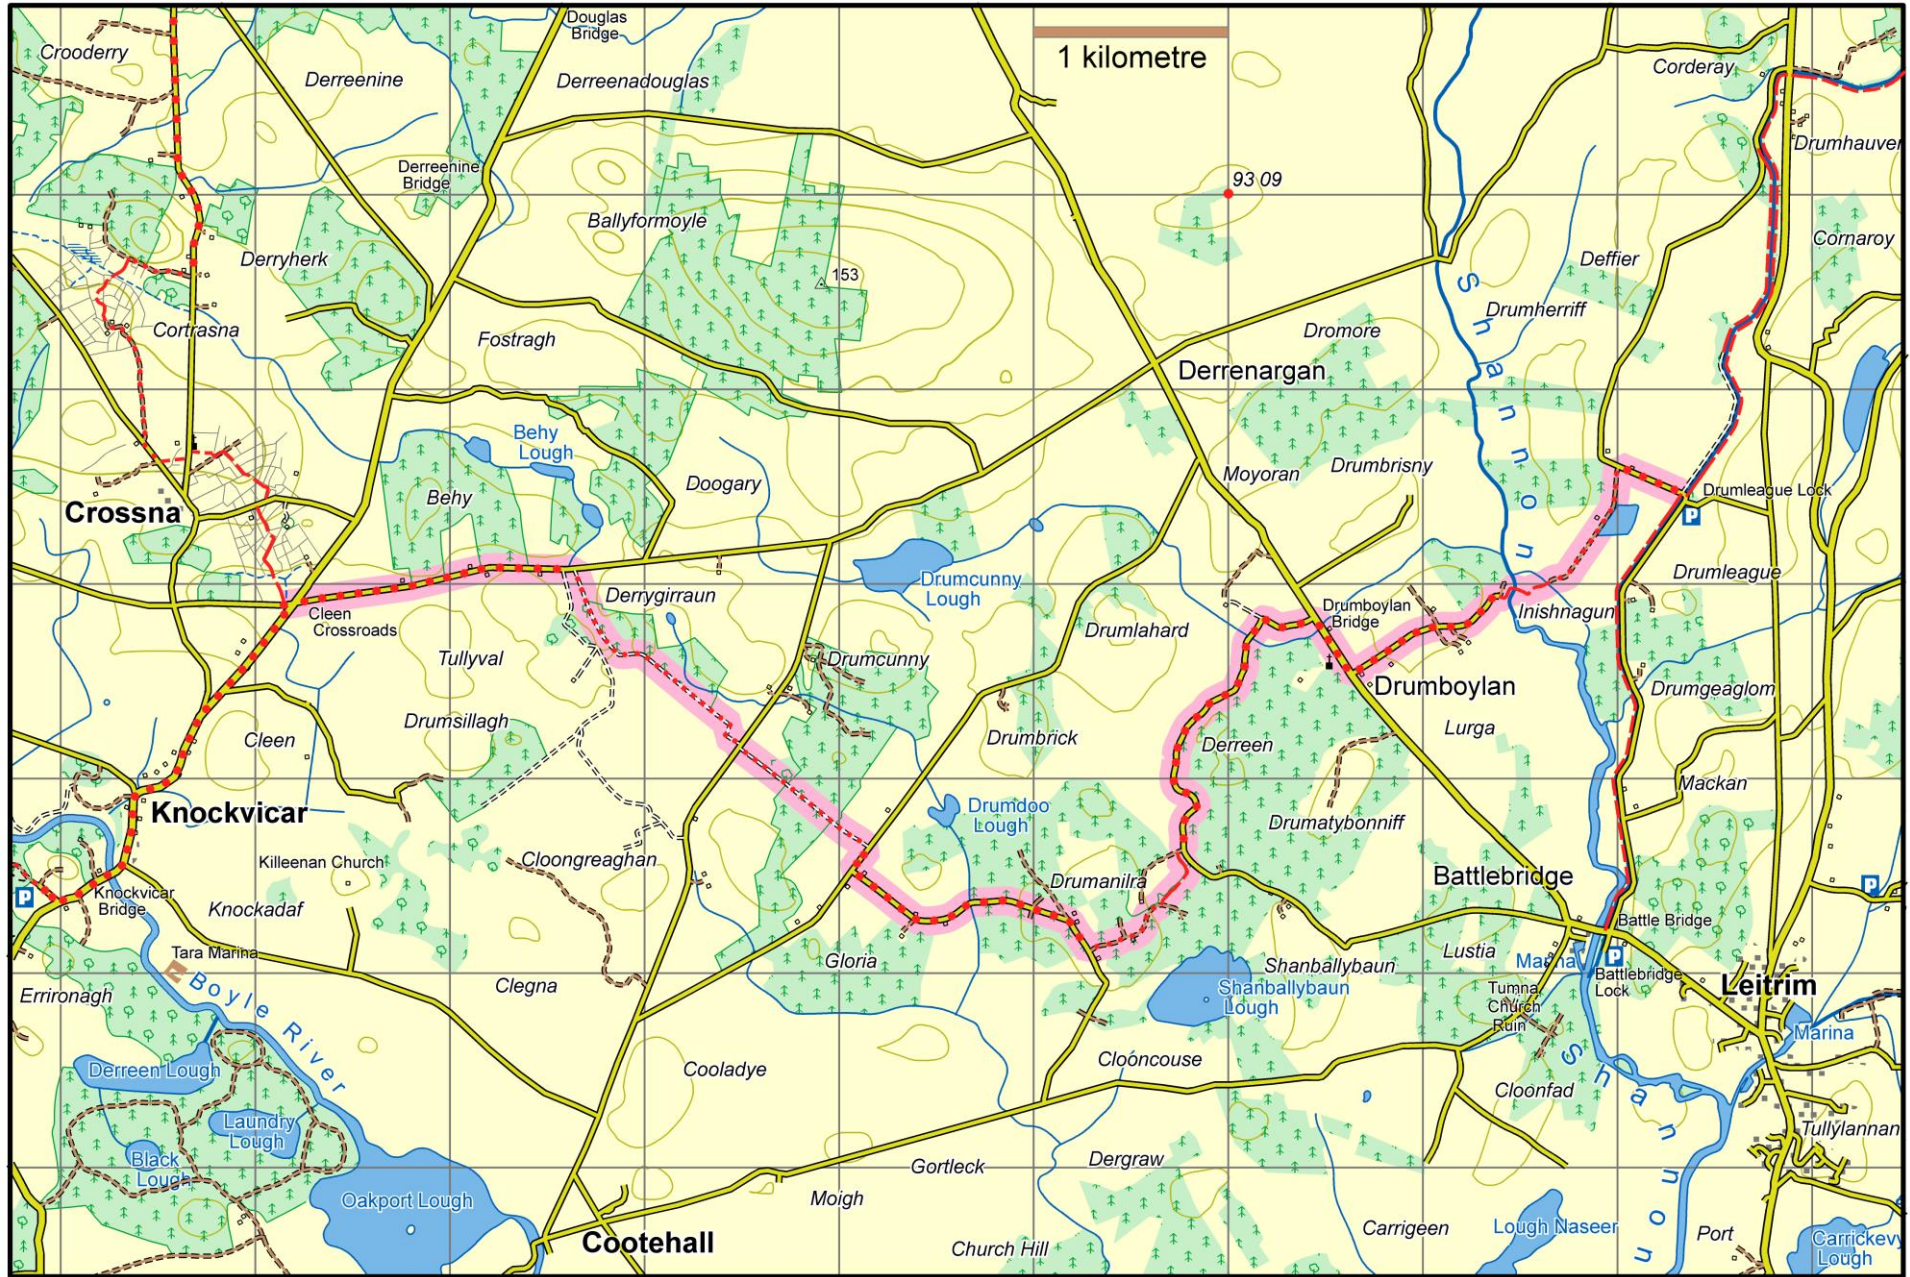

Miners Way & Historical Trail : Map 10 Knockvicar to Leitrim Way

This map is made available from Sport Ireland Trails, produced by EastWest mapping. The map is intended for personal use only and should not be modified, republished or transmitted in any form without the permission of Sport Ireland Trails. The representation of a track or path on this map does not indicate a right of way.