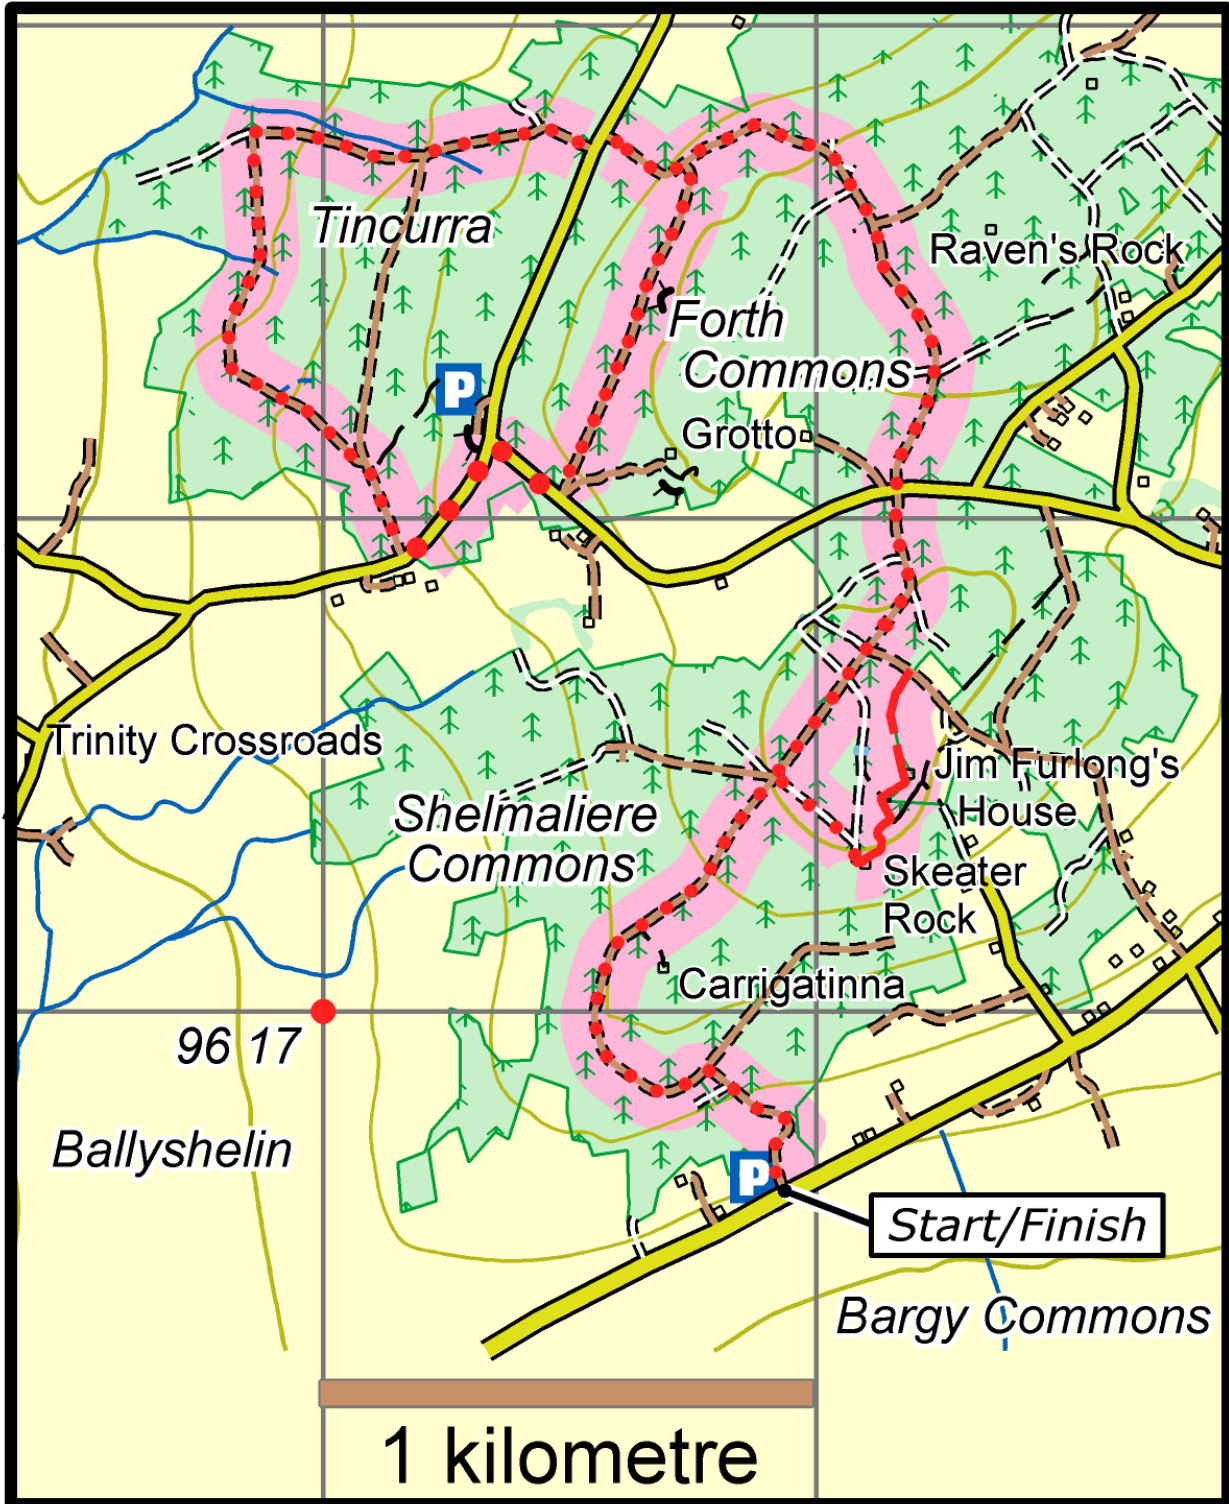

Forth Mountain Trail

This map is made available from Sport Ireland Trails, produced by EastWest mapping. The map is intended for personal use only and should not be modified, republished or transmitted in any form without the permission of Sport Ireland Trails. The representation of a track or path on this map does not indicate a right of way.