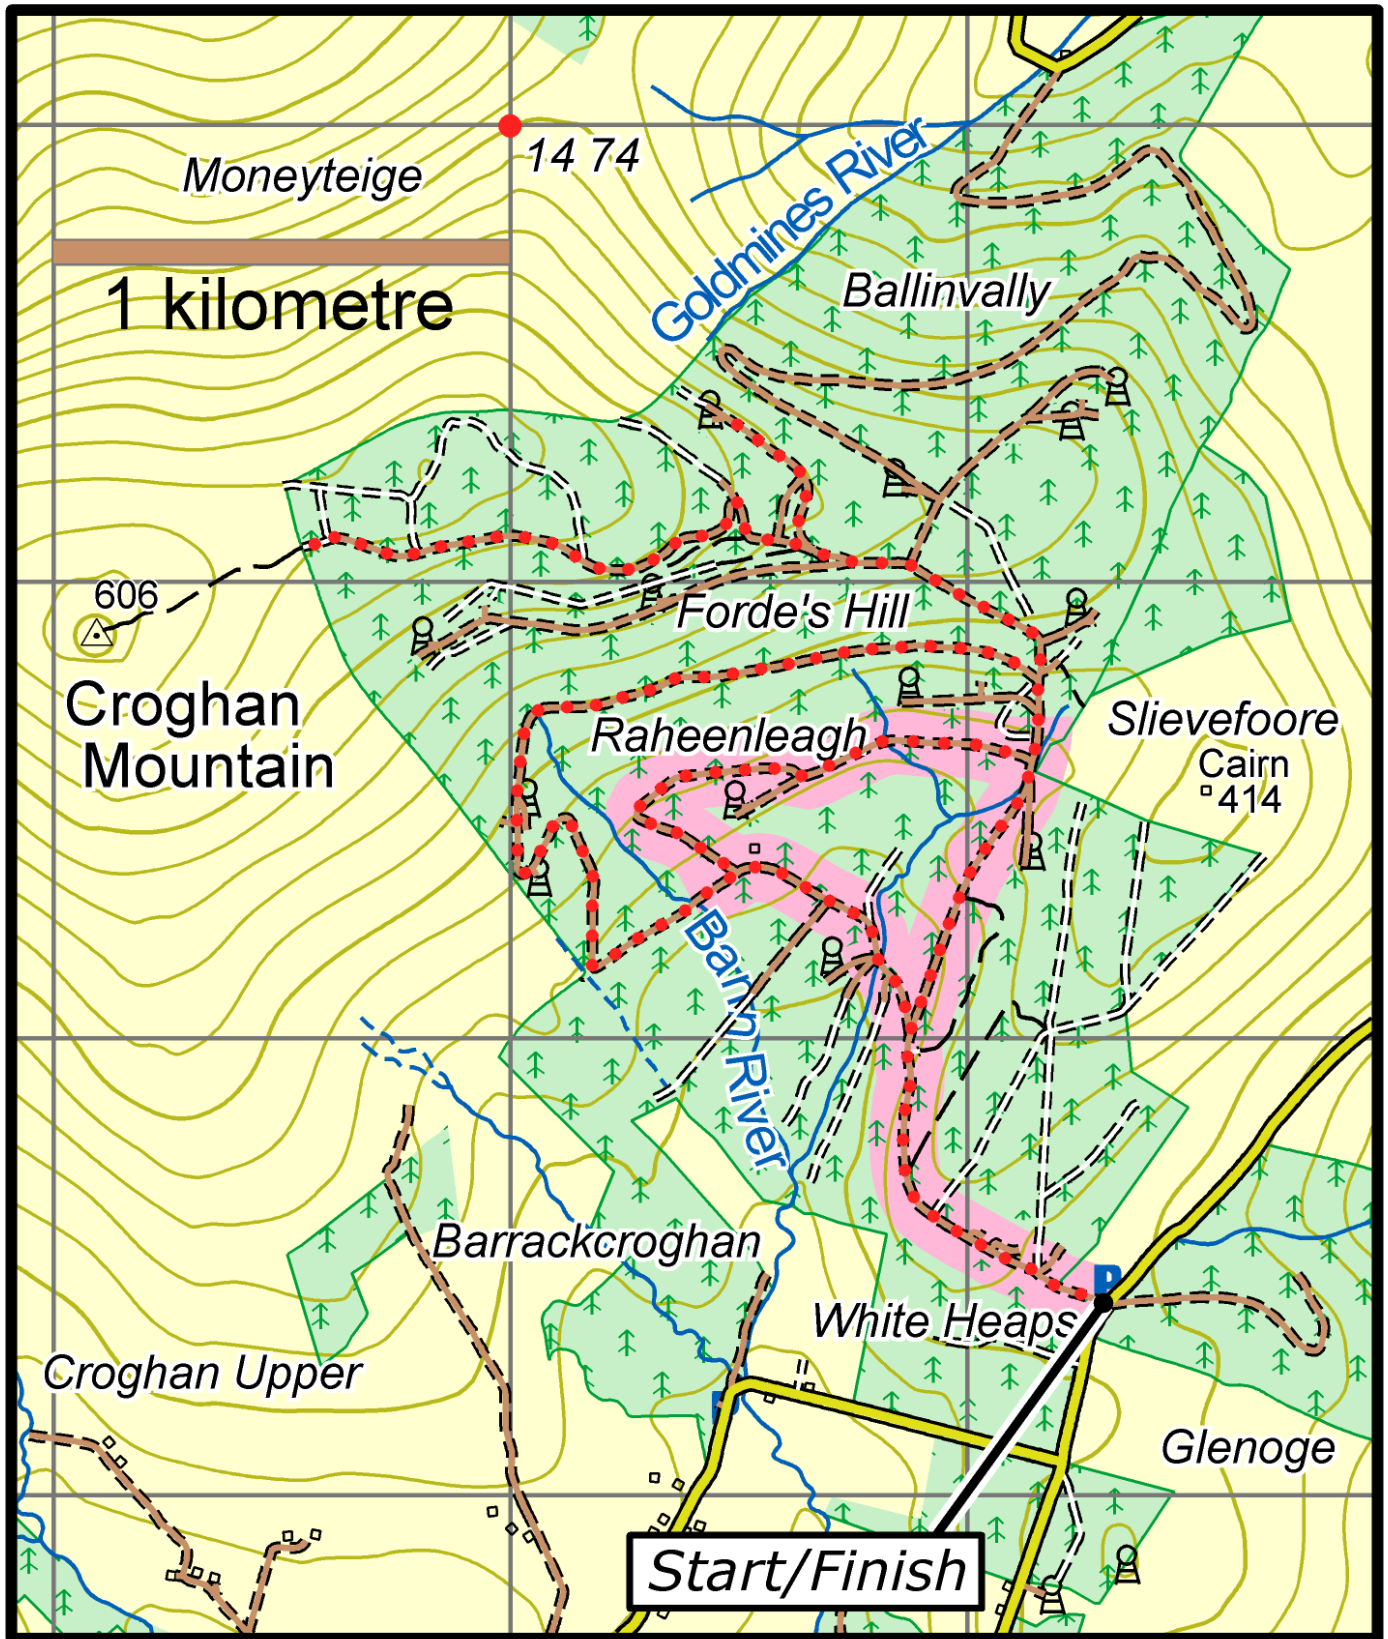

Forde's Farmhouse Trail

This map is made available from Sport Ireland Trails, produced by EastWest mapping. The map is intended for personal use only and should not be modified, republished or transmitted in any form without the permission of Sport Ireland Trails. The representation of a track or path on this map does not indicate a right of way.