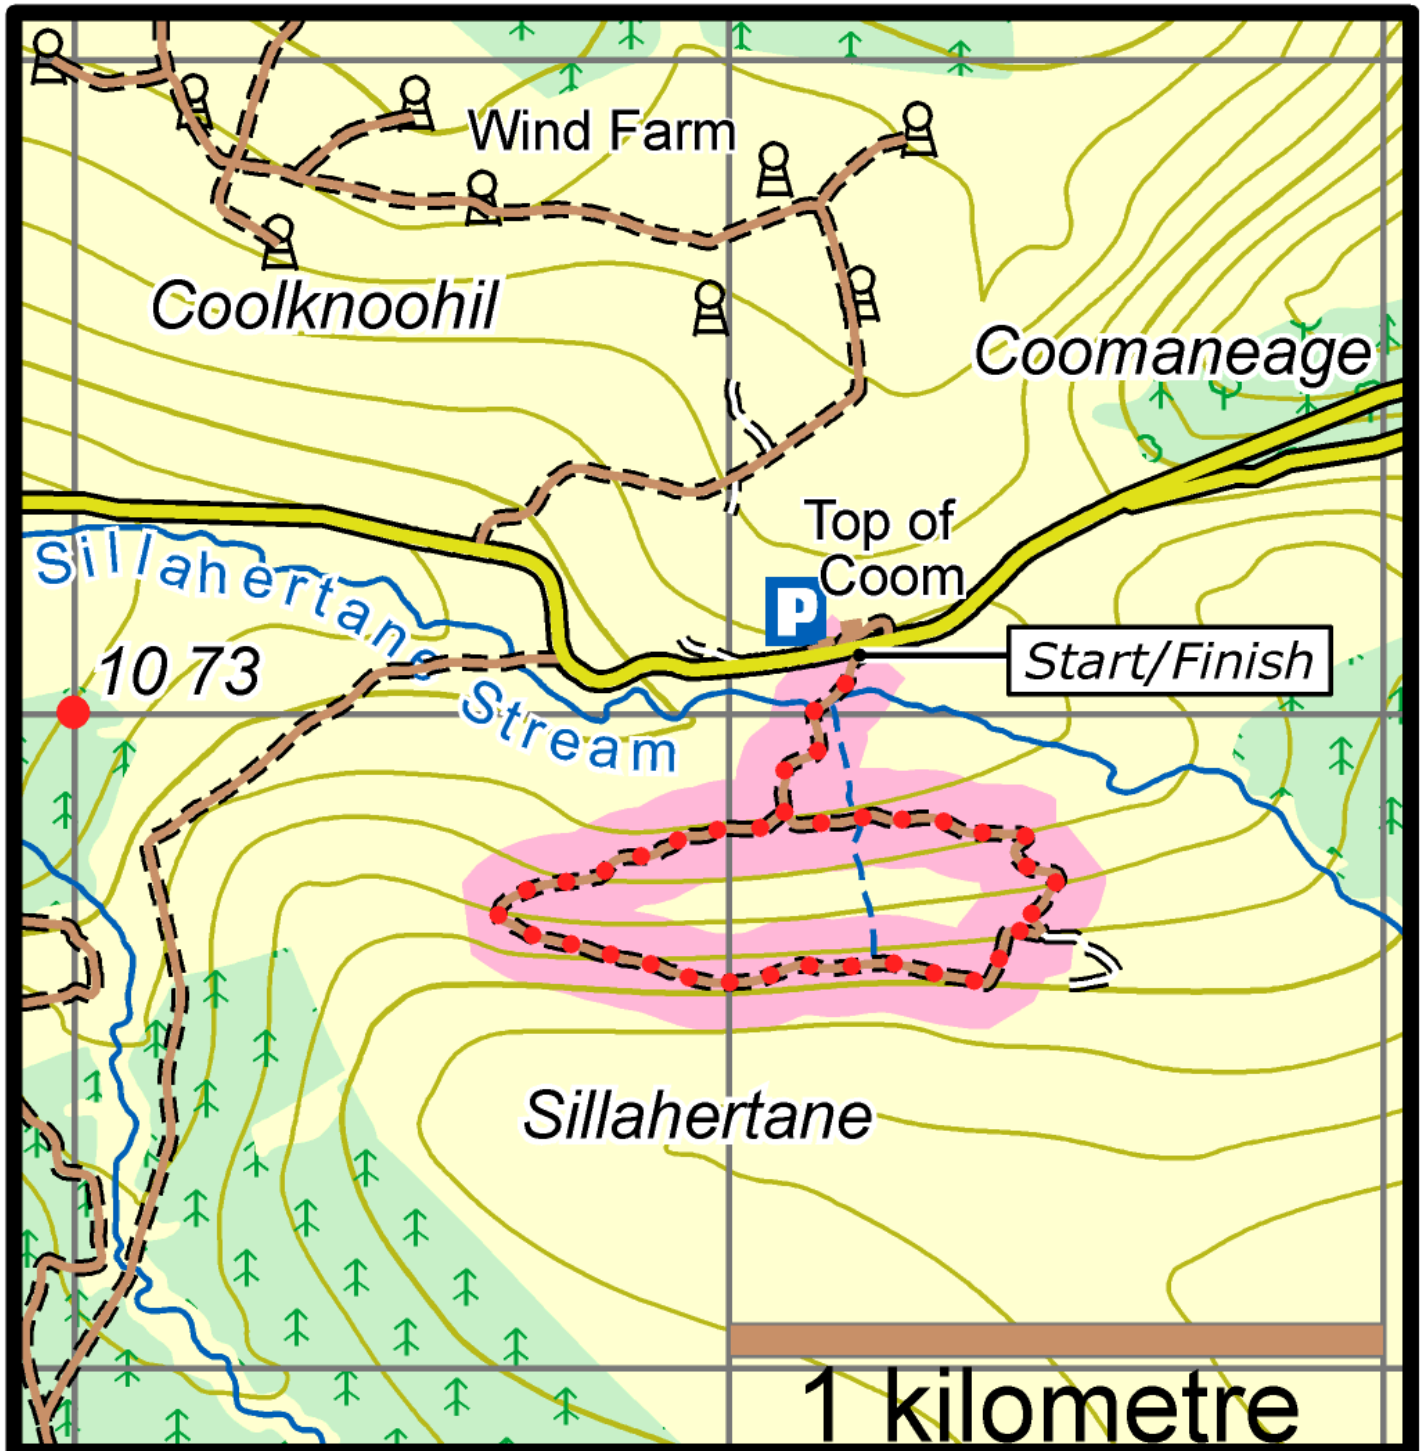

Cosán Barr a' Chuma

This map is made available from Sport Ireland Trails, produced by EastWest mapping. The map is intended for personal use only and should not be modified, republished or transmitted in any form without the permission of Sport Ireland Trails. The representation of a track or path on this map does not indicate a right of way.