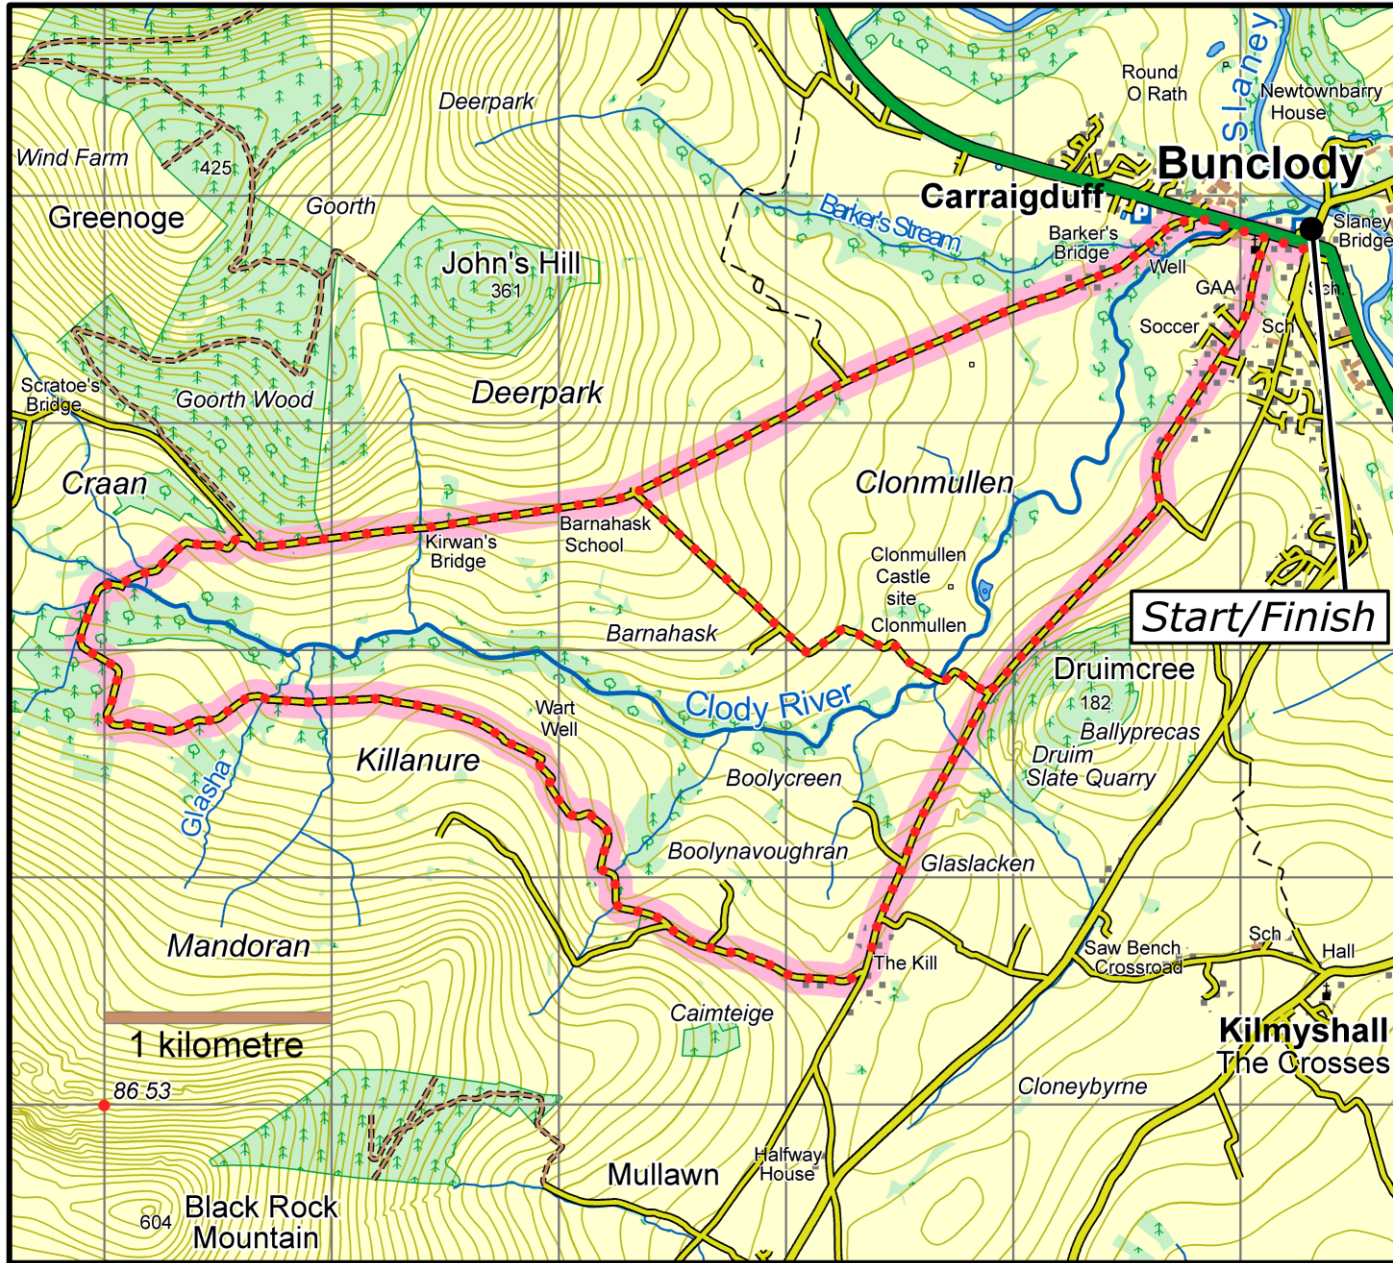

# Bunclody Craan Loop Walk

This map is made available from Sport Ireland Trails, produced by EastWest mapping. The map is intended for personal use only and should not be modified, republished or transmitted in any form without the permission of Sport Ireland Trails. The representation of a track or path on this map does not indicate a right of way.