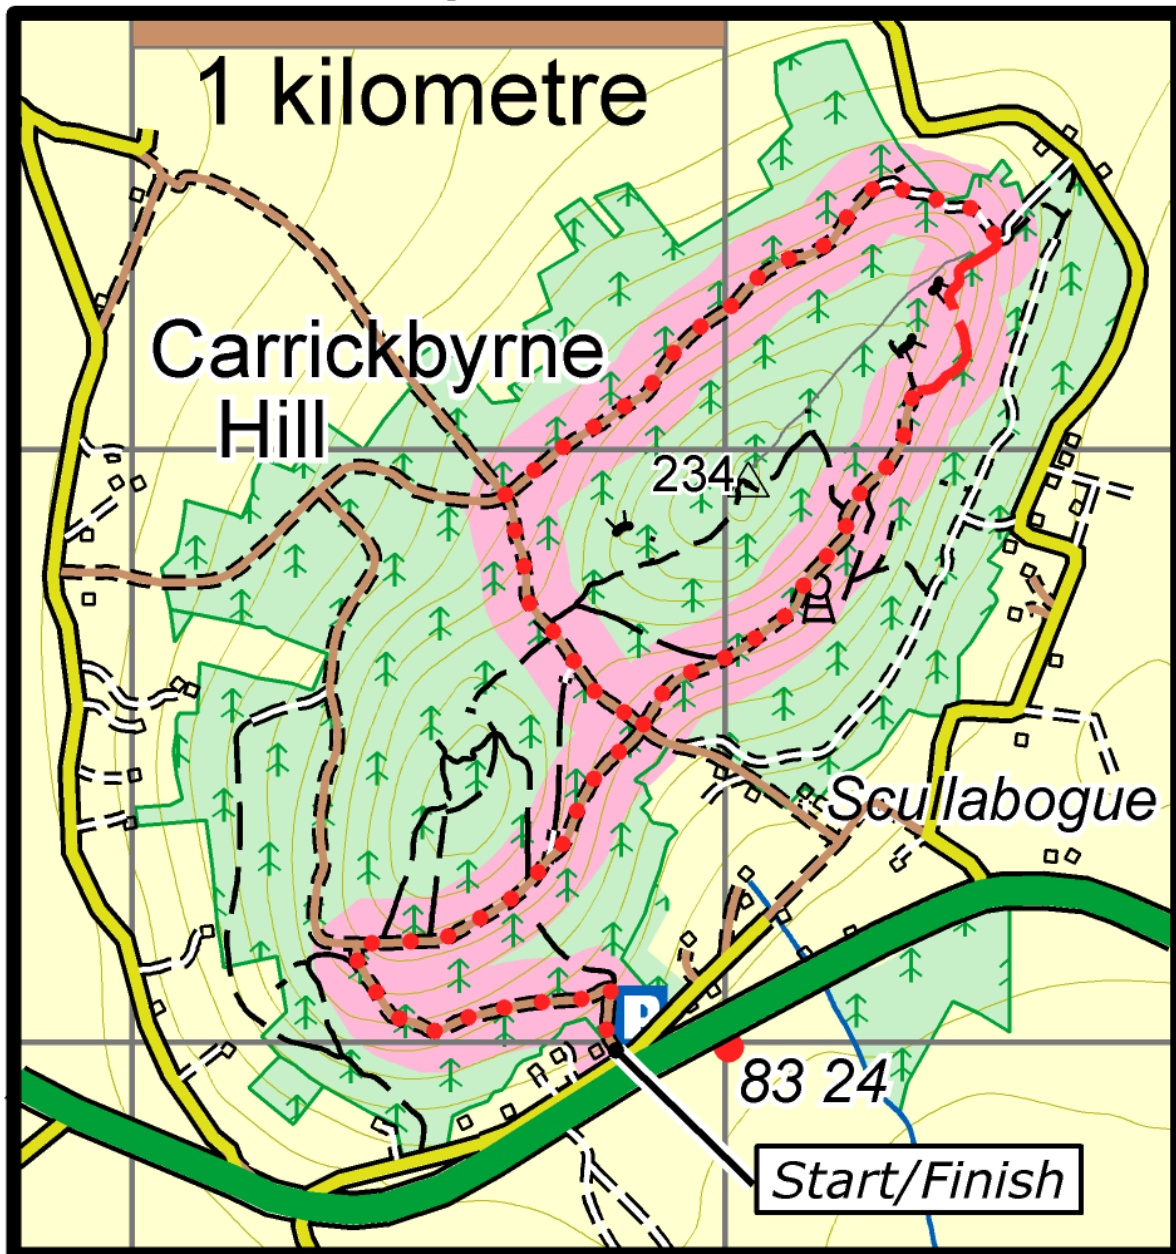

# Carrickbyrne Hill Trail

This map is made available from Sport Ireland Trails, produced by EastWest mapping. The map is intended for personal use only and should not be modified, republished or transmitted in any form without the permission of Sport Ireland Trails. The representation of a track or path on this map does not indicate a right of way.